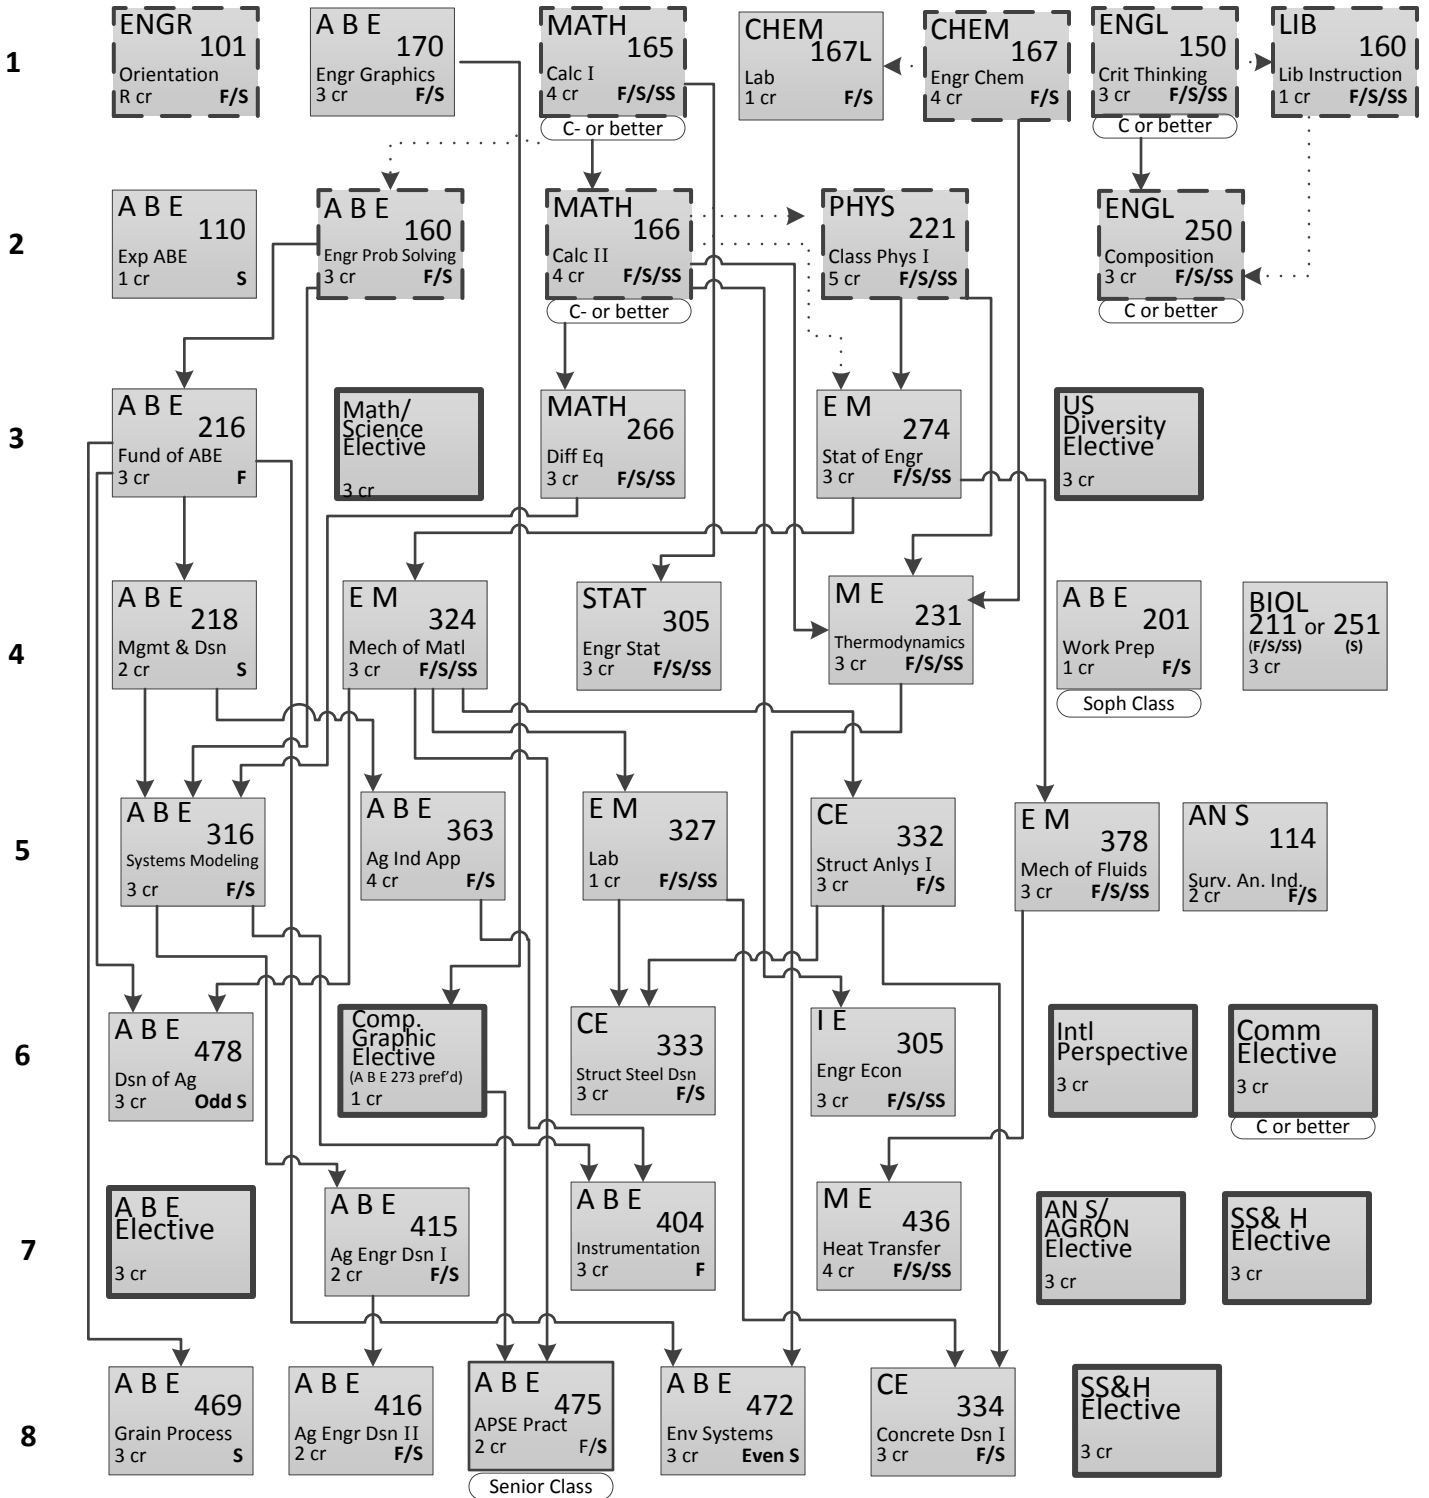

Agricultural Engineering Flowchart, 2017-2018 (128 credits)

Animal Production Systems Engineering Option

SEMESTER

LEGEND

Co-Requisite Course
 Pre-Requisite Course

Basic Program

Check with your adviser or go to the ABE Website for more information regarding electives.

This Flowchart is only a guide. For more detailed information, including pre-requisites and co-requisites see the ISU catalog.

Semesters Offered

F= Fall Session
 S= Spring Session
 SS= Summer Session