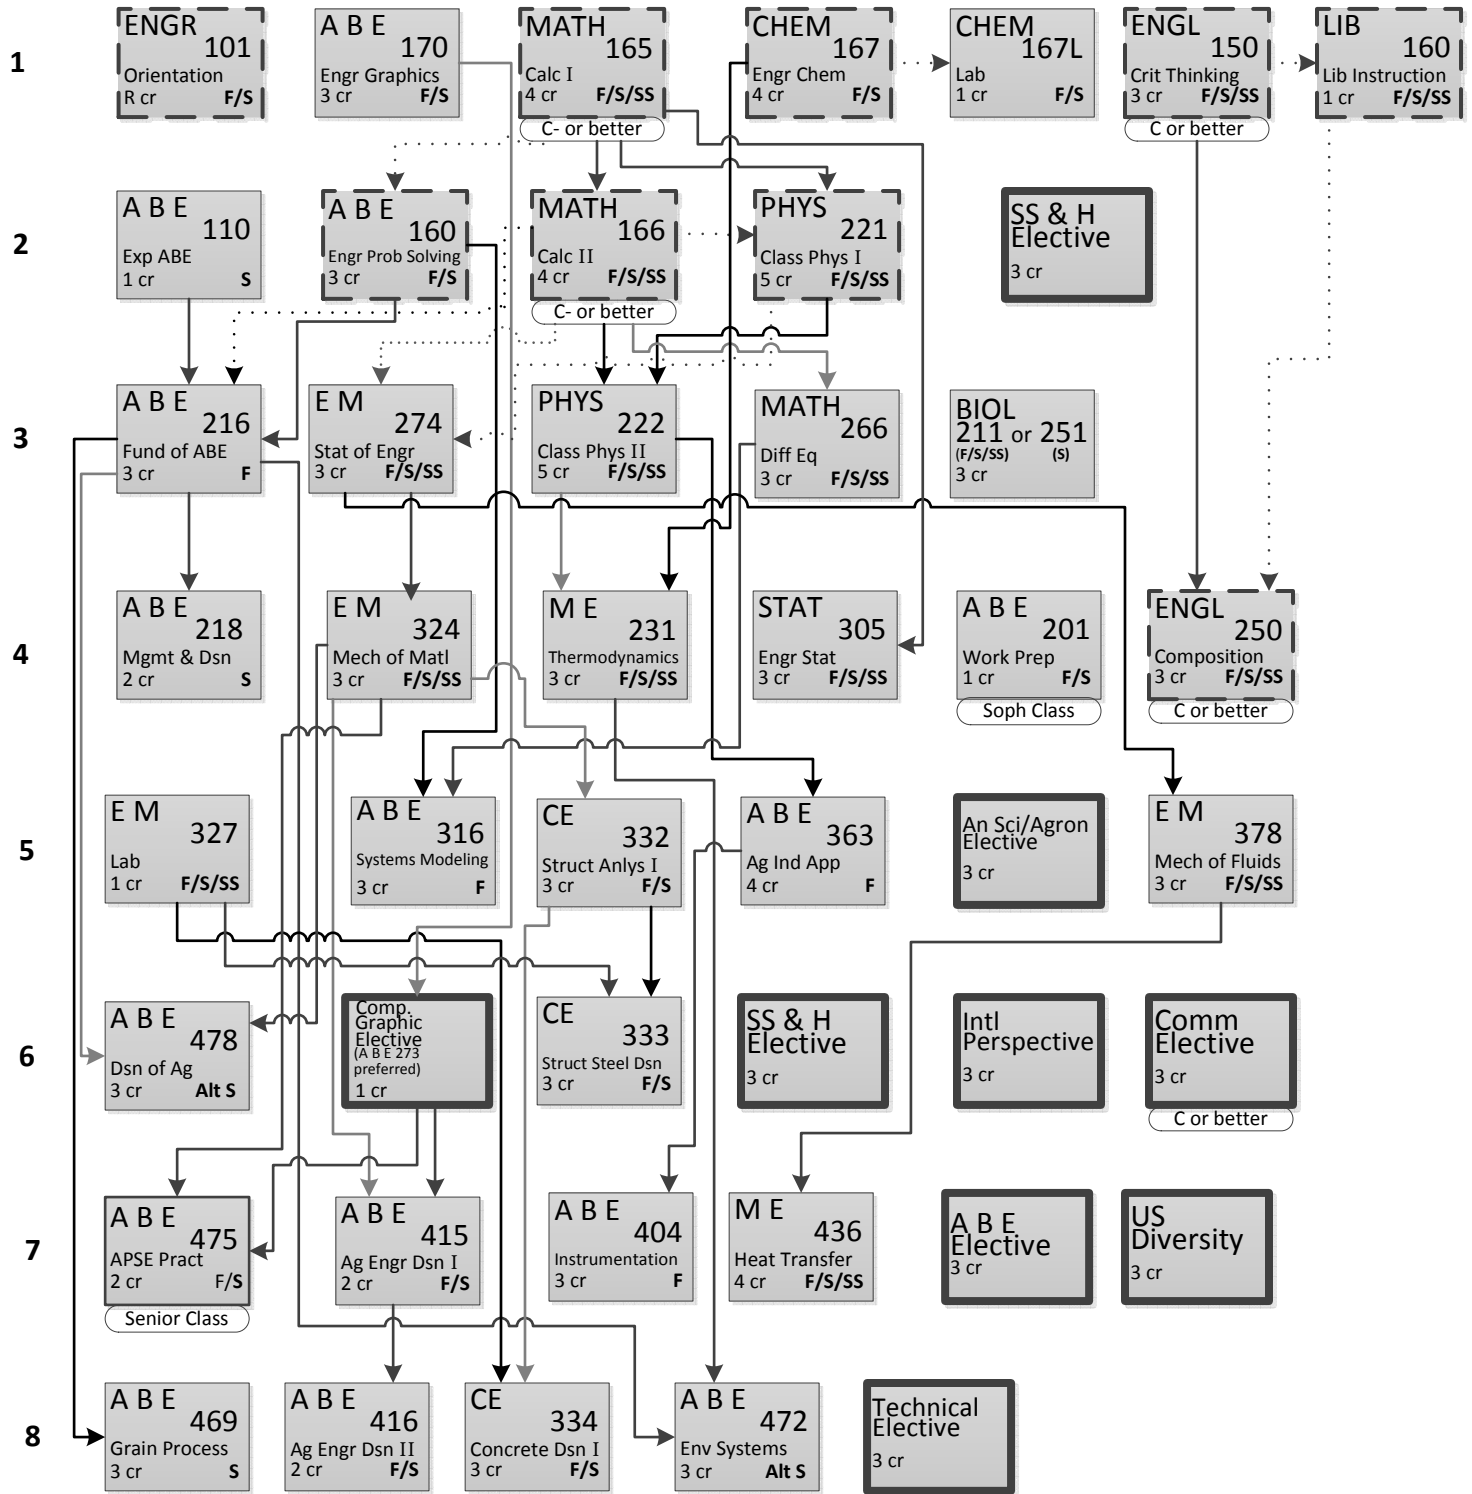

Agricultural Engineering Flowchart, 2015-2016 (128 credits)

Animal Production Systems Engineering Option

SEMESTER

LEGEND

Basic Program

←..... Co-Requisite Course Pre-Requisite Course →

This Flowchart is only a guide. For more detailed information, including pre-requisites and co-requisites see the ISU catalog.

Check with your adviser or go to the ABE Website for more information regarding electives.

Course and term offerings are subject to change.

Semesters Offered

F= Fall Session
 S= Spring Session
 SS= Summer Session