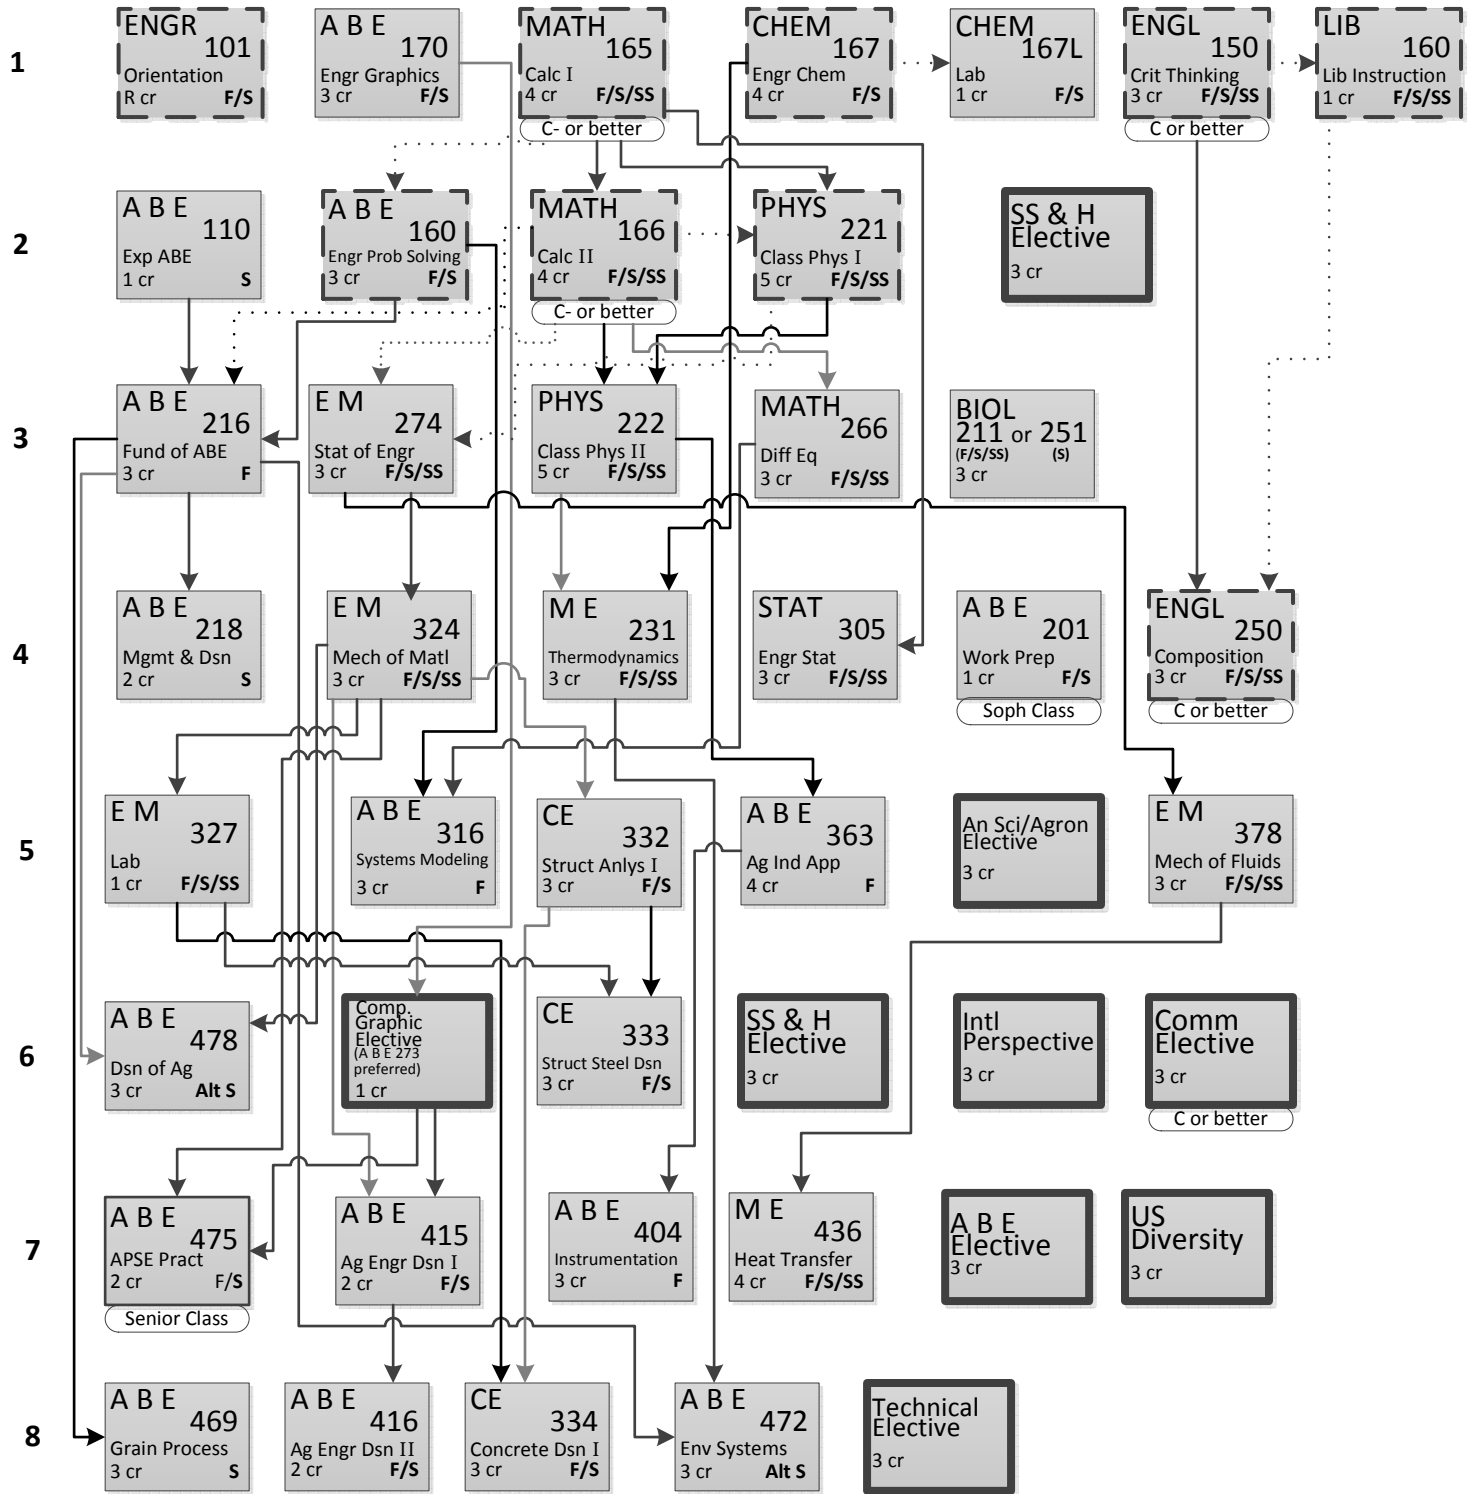

Agricultural Engineering Flowchart, 2015-2016 (128 credits)

Animal Production Systems Engineering Option

SEMESTER

LEGEND

Co-Requisite Course

Pre-Requisite Course

Basic Program

Check with your adviser or go to the ABE Website for more information regarding electives.

This Flowchart is only a guide. For more detailed information, including pre-requisites and co-requisites see the ISU catalog.

Course and term offerings are subject to change.

Semesters Offered

F= Fall Session

S= Spring Session

SS= Summer Session