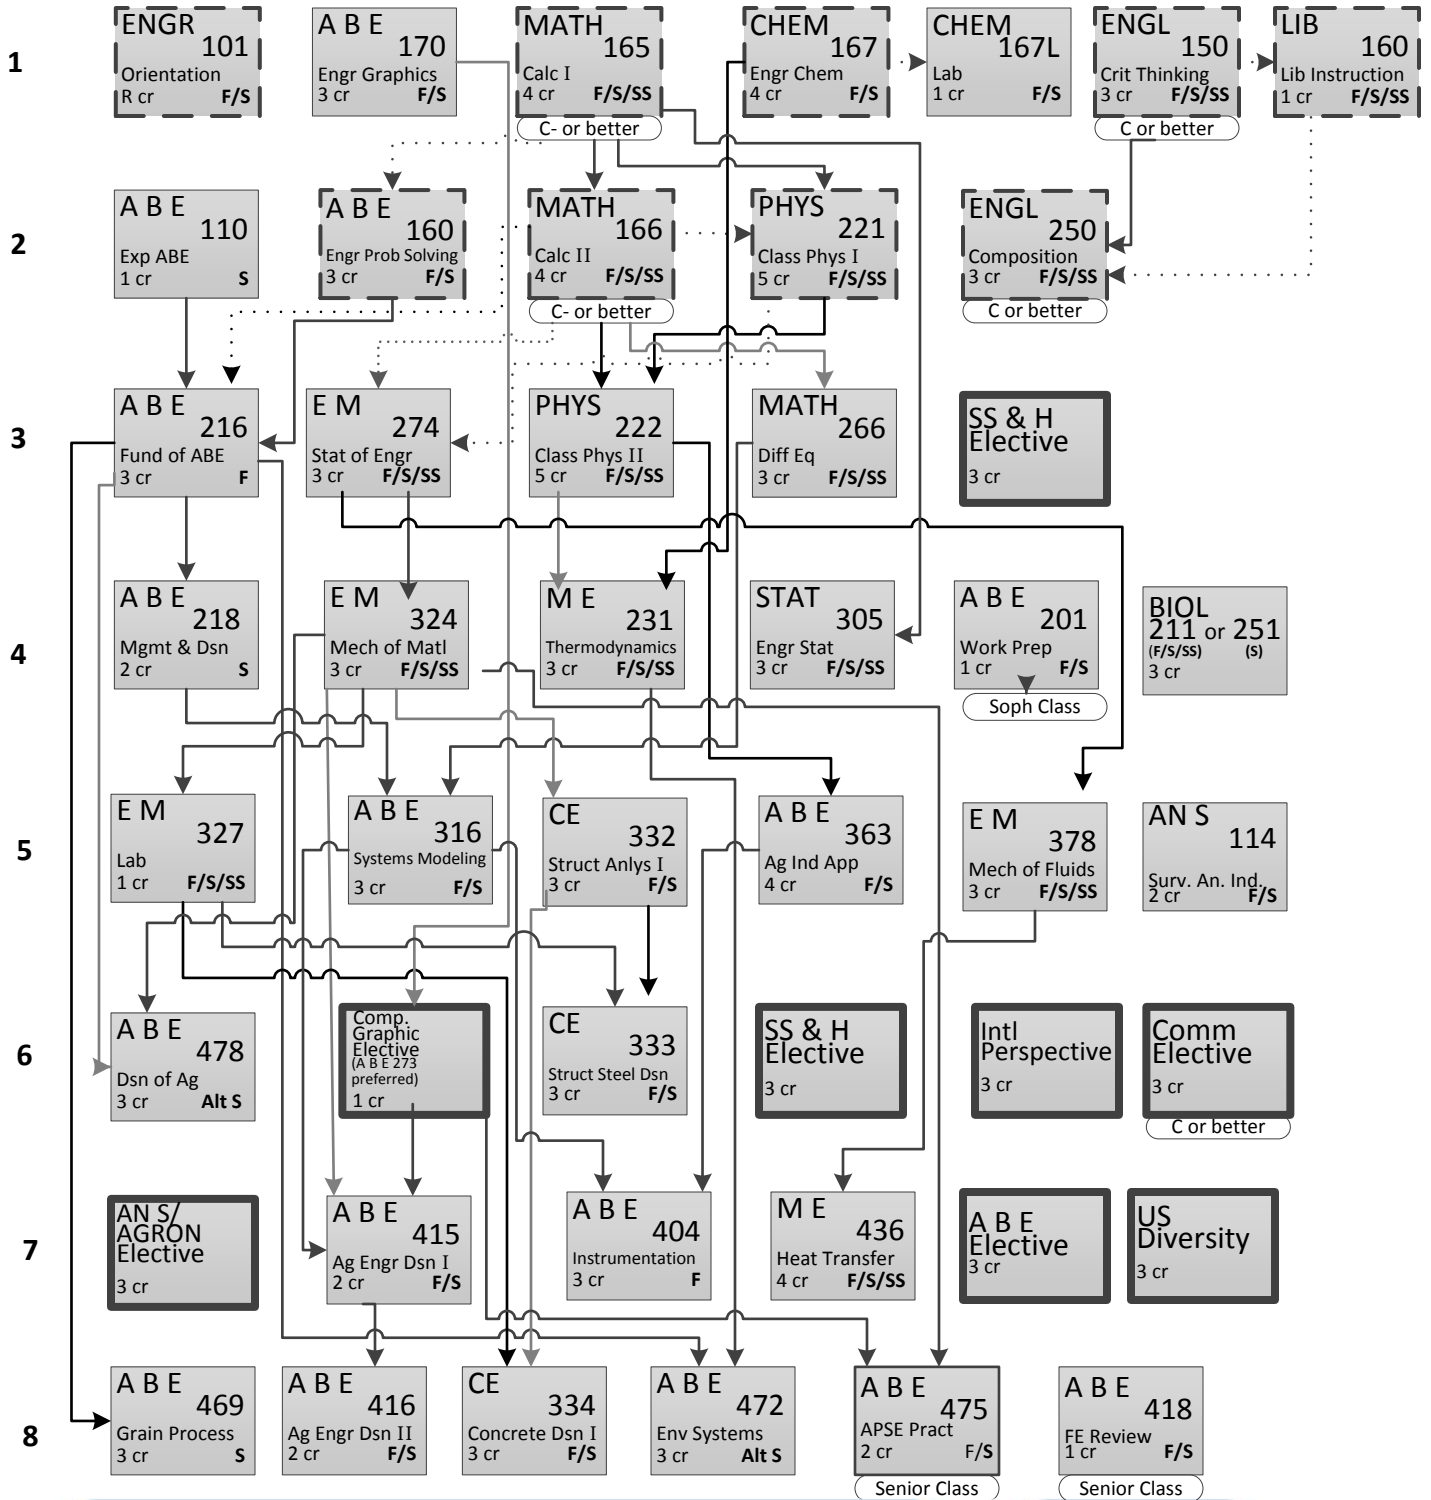

# Agricultural Engineering Flowchart, 2016-2017 (128 credits)

## Animal Production Systems Engineering Option

SEMESTER

**LEGEND**

←..... Co-Requisite Course      Basic Program      .....→ Pre-Requisite Course

This Flowchart is only a guide. For more detailed information, including pre-requisites and co-requisites see the ISU catalog.