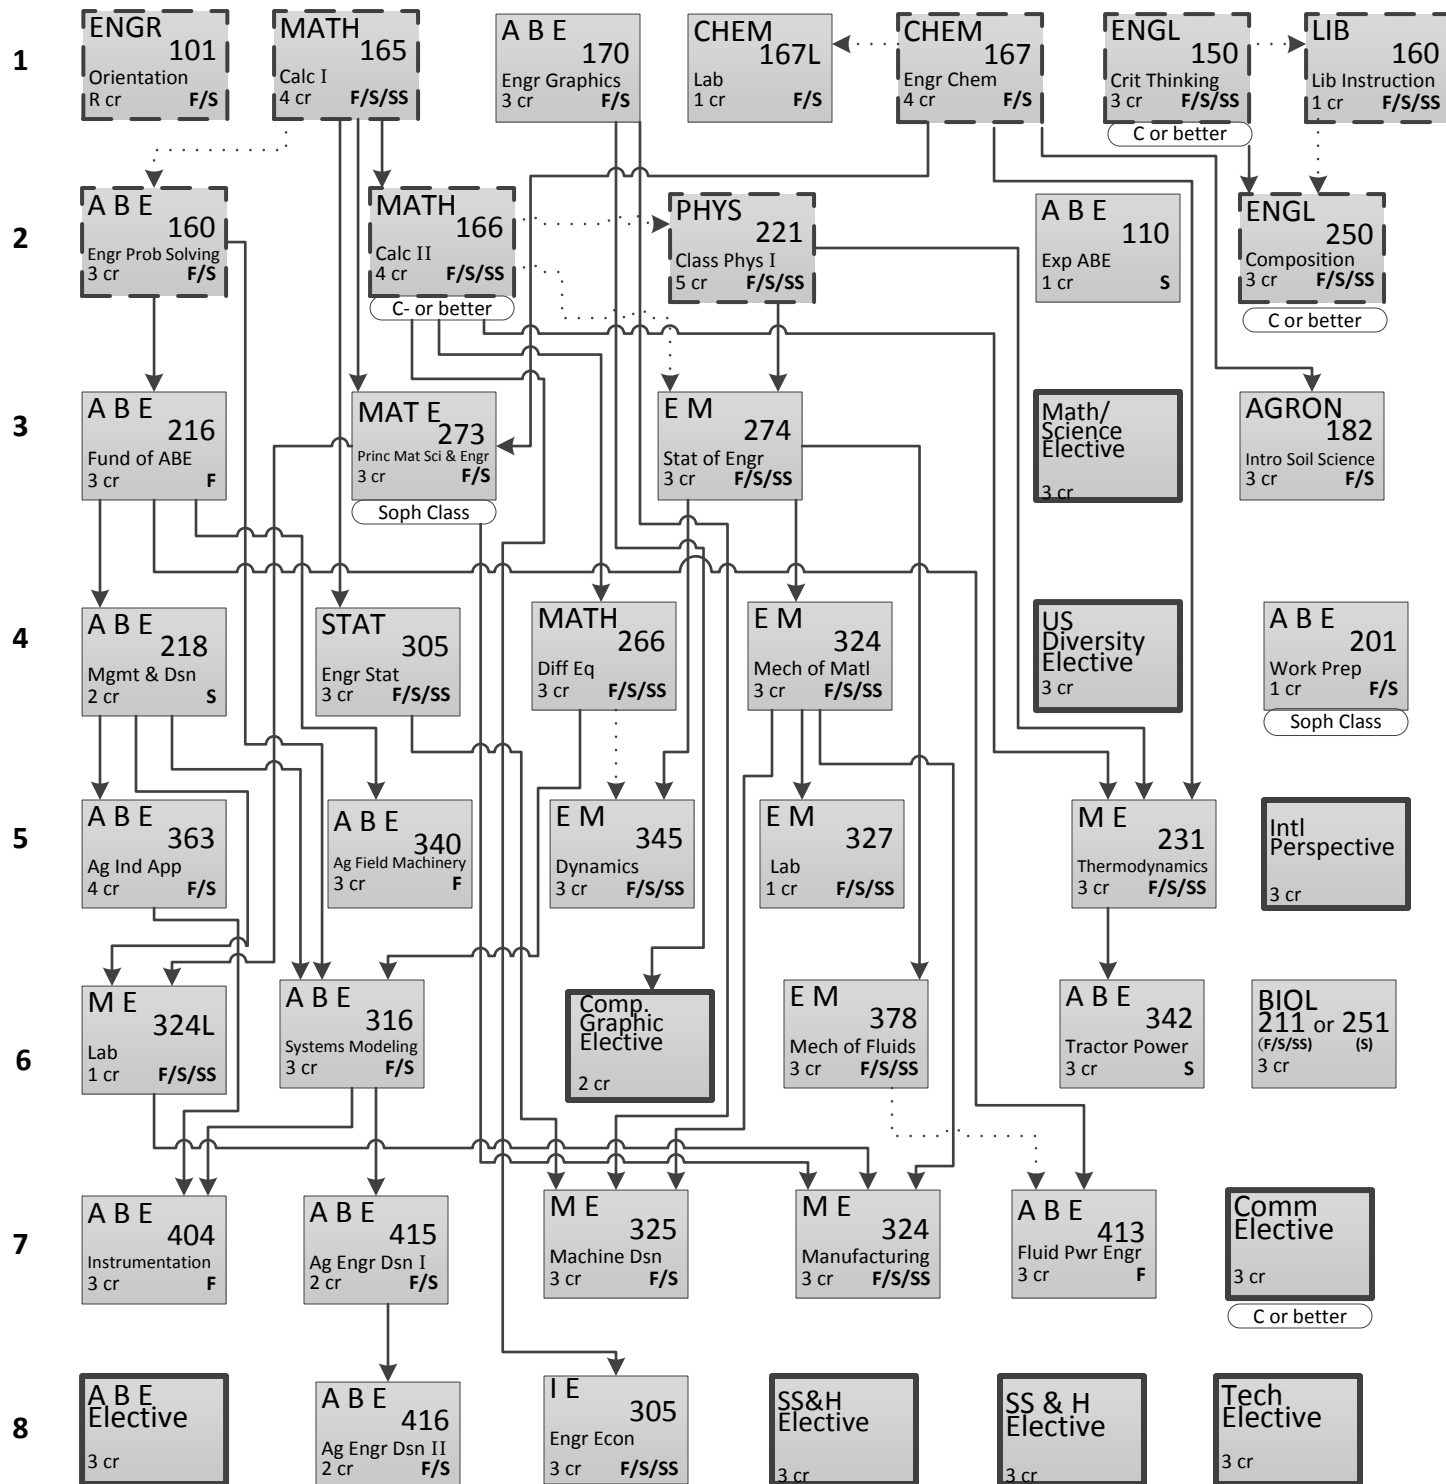

Agricultural Engineering Flowchart, 2017-2018 (128 credits)

Power & Machinery Engineering Option

SEMESTER

LEGEND

Co-Requisite Course

Check with your adviser or go to the ABE Website for more information regarding electives.

Pre-Requisite Course

Course and term offerings are subject to change.

Semesters Offered

F= Fall Session

S= Spring Session

SS= Summer Session

This Flowchart is only a guide. For more detailed information, including pre-requisites and co-requisites see the ISU catalog.