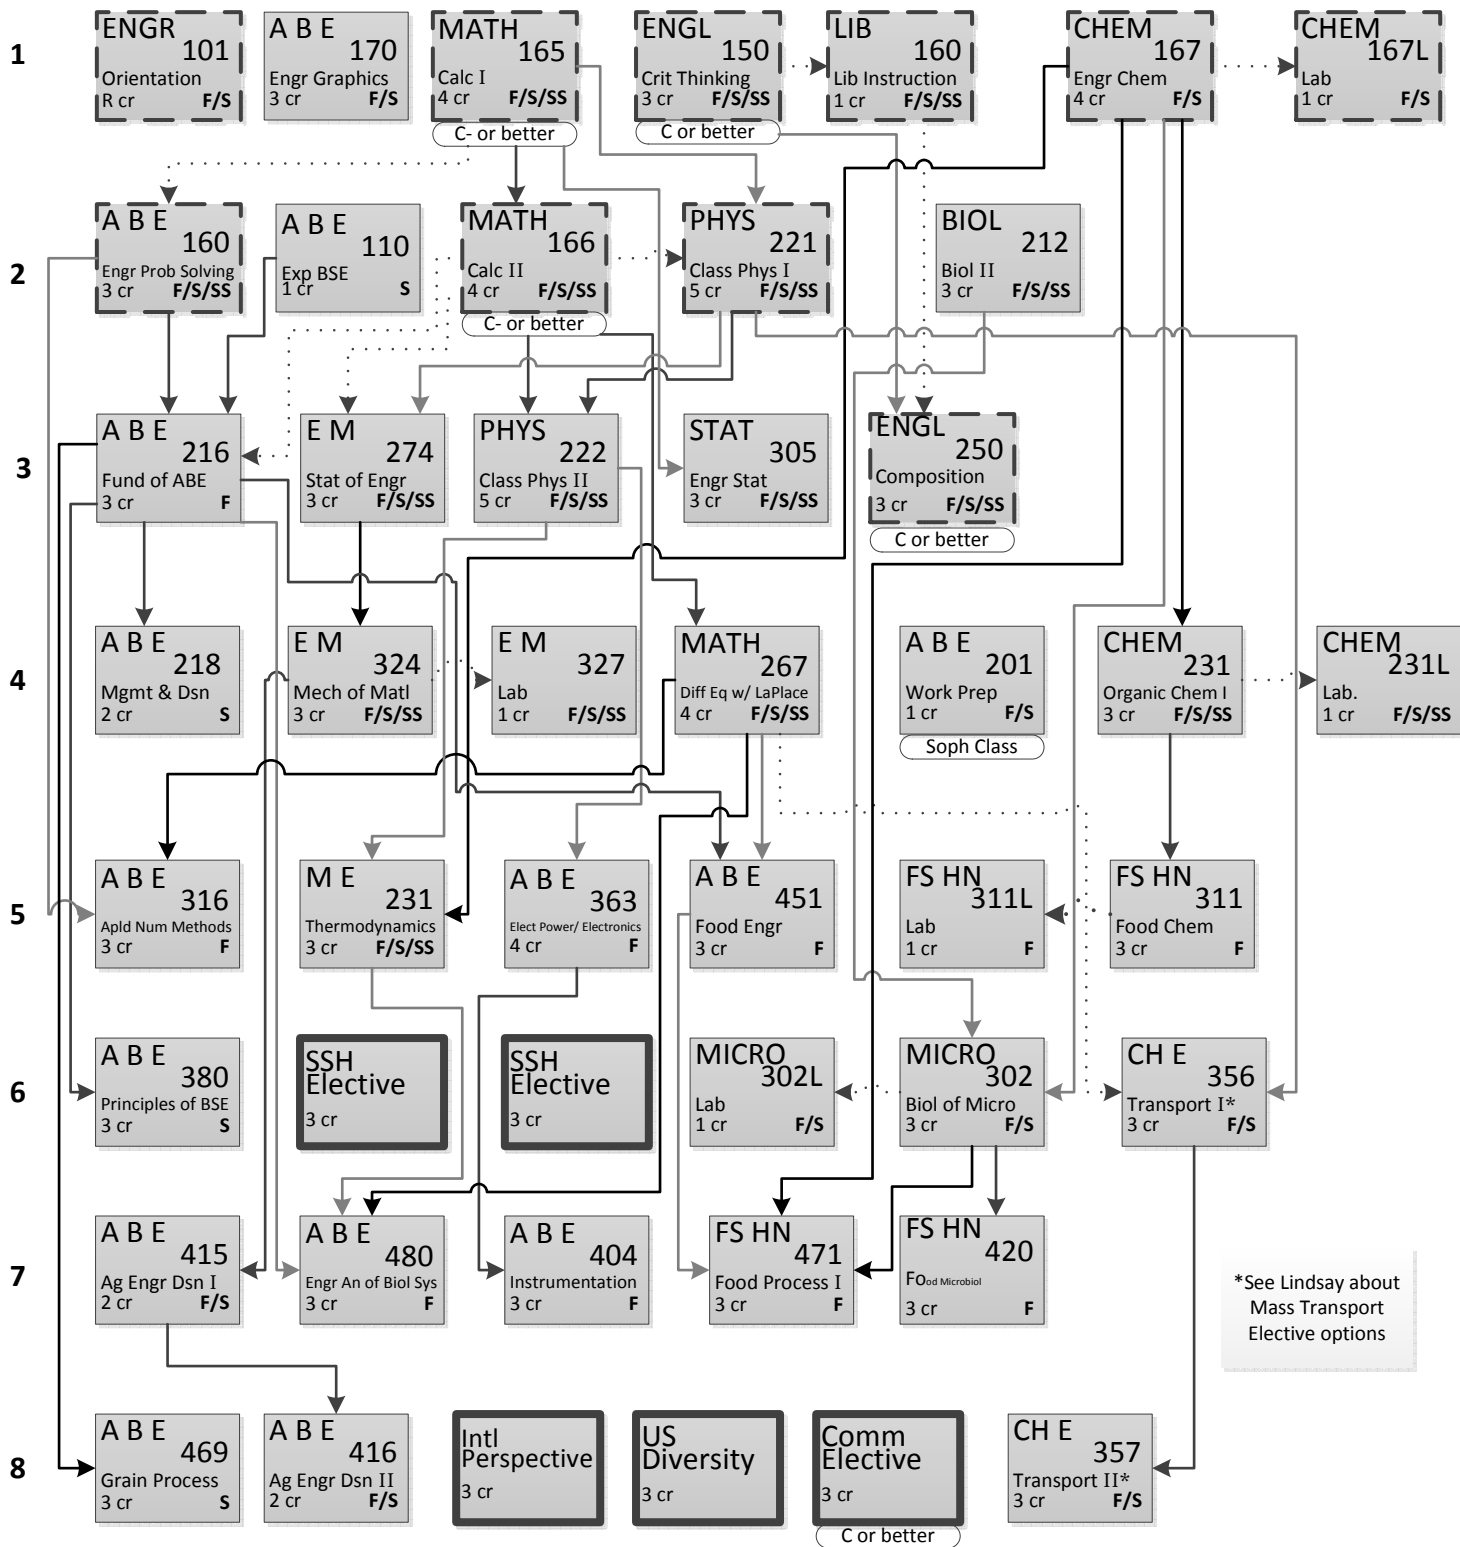

Semesters Offered

F= Fall Session

S= Spring Session

SS= Summer Session

Biological Systems Engineering Flowchart, 2014-2015 (128 credits)

Food Engineering Option

SEMESTER

*See Lindsay about Mass Transport Elective options

This Flowchart is only a guide. For more detailed information, including pre-requisites and co-requisites see the ISU catalog.

Semesters Offered

F= Fall Session

S= Spring Session

SS= Summer Session