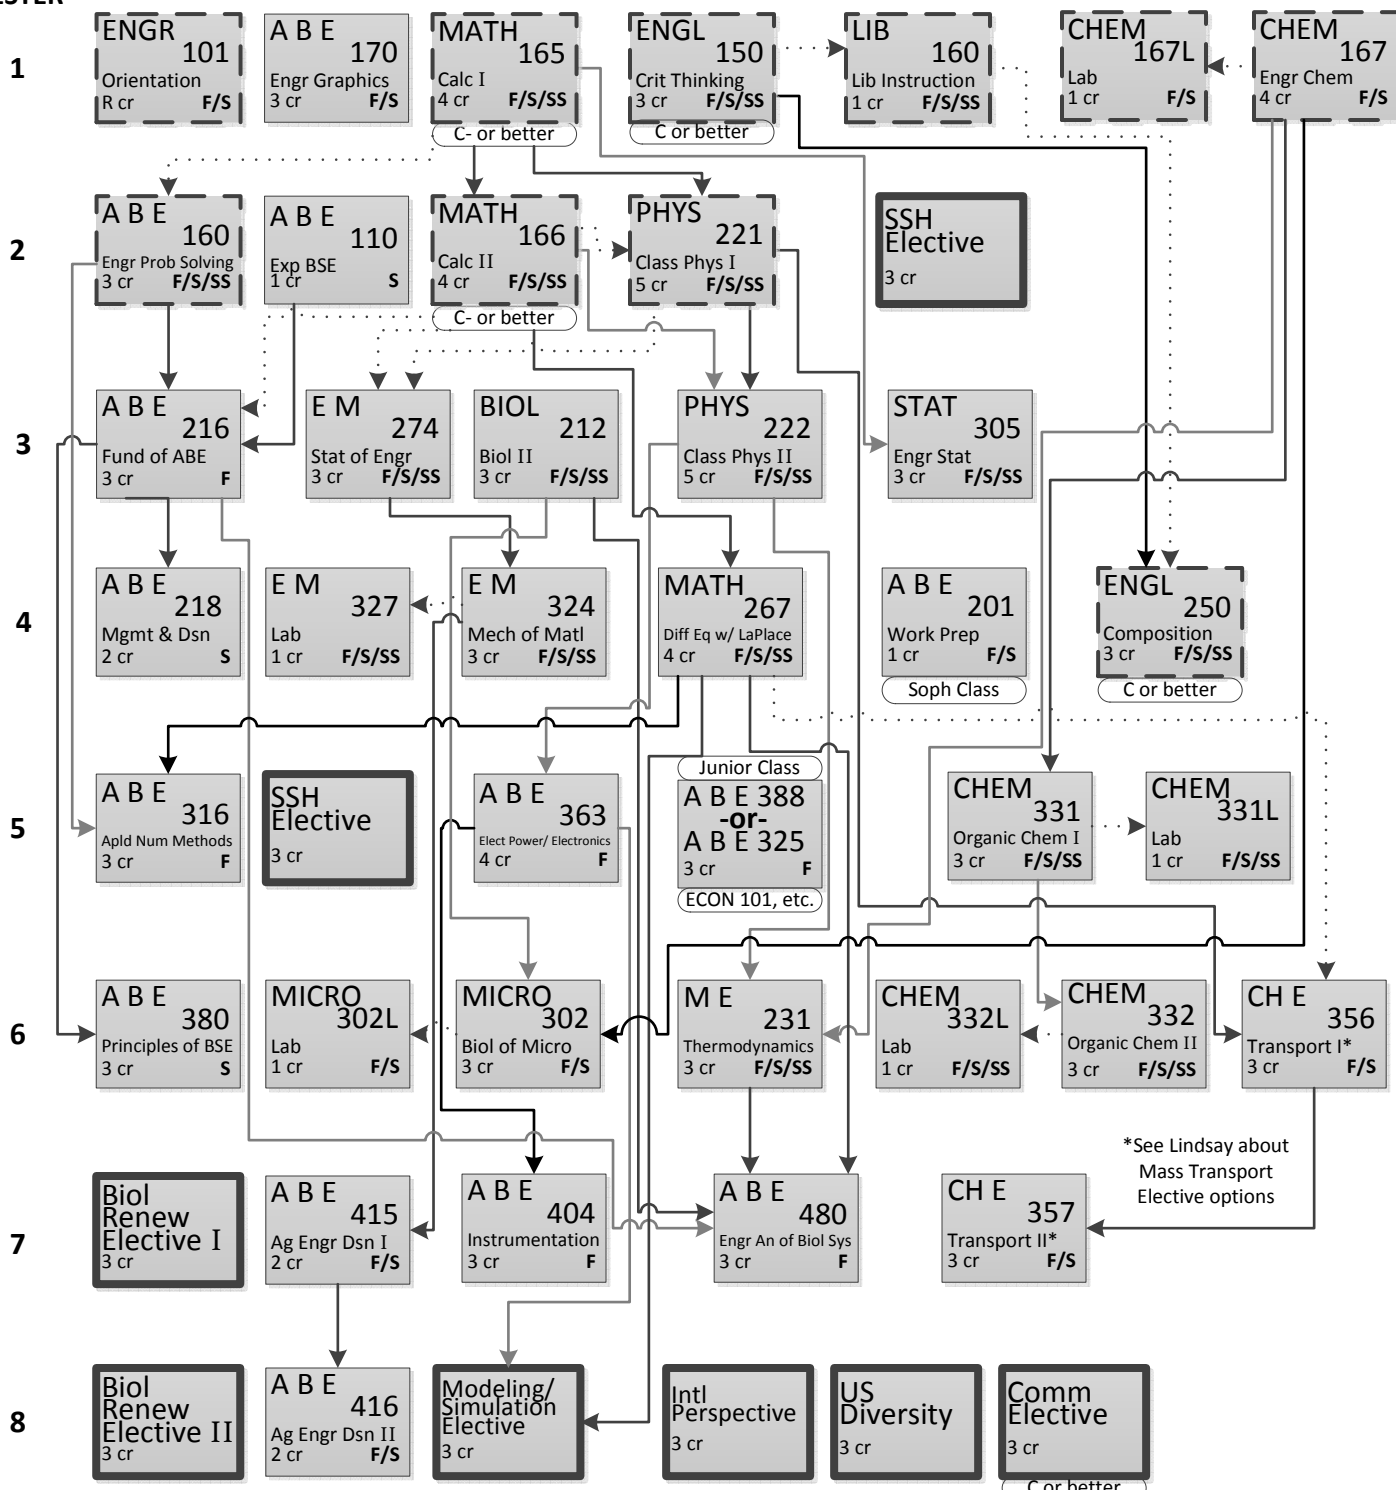

SS= Summer Session

Biological Systems Engineering Flowchart, 2014-2015 (128 credits)

Bioenvironmental Engineering Option

SEMESTER

LEGEND

←..... Co-Requisite Course

.....→ Pre-Requisite Course

Basic Program (dashed box)

Check with your adviser or go to the ABE Website for more information regarding electives.

Course and term offerings are subject to change.

Semesters Offered

F= Fall Session

S= Spring Session

SS= Summer Session

Biological Systems Engineering Flowchart, 2014-2015 (128 credits)

Bio-renewable Resources Engineering Option

SEMESTER

LEGEND

←..... Co-Requisite Course

.....→ Pre-Requisite Course

Basic Program (dashed box)

Semesters Offered

F= Fall Session

S= Spring Session

SS= Summer Session

Biological Systems Engineering Flowchart, 2014-2015 (128 credits)

Food Engineering Option

SEMESTER

*See Lindsay about Mass Transport Elective options