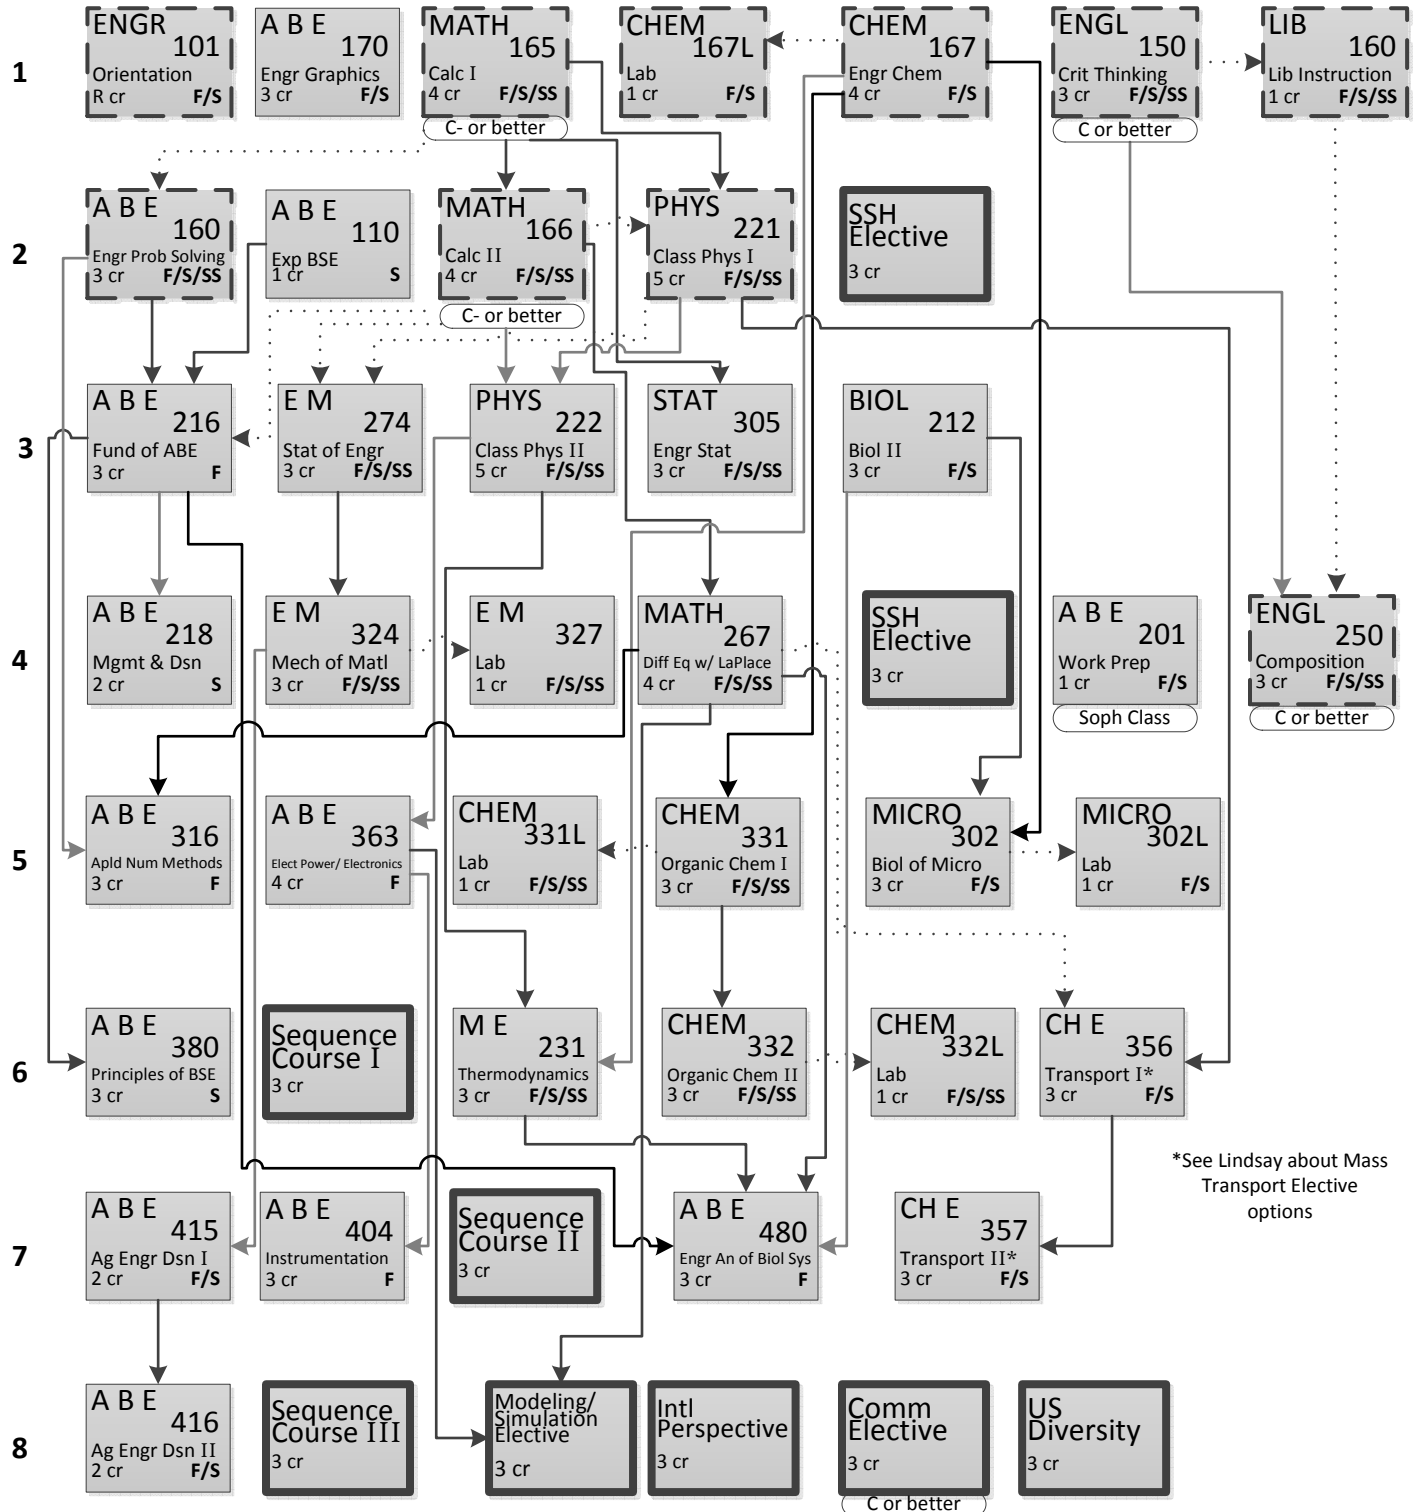

Biological Systems Engineering Flowchart, 2014-2015 (128 credits)

Pre- Professional & Pre- Graduate Option

SEMESTER

*See Lindsay about Mass Transport Elective options

←..... Co-Requisite Course

LEGEND

Basic Program

SS= Summer Session

Biological Systems Engineering Flowchart, 2014-2015 (128 credits)

Bioenvironmental Engineering Option

SEMESTER

LEGEND

←..... Co-Requisite Course

.....→ Pre-Requisite Course

Basic Program (dashed box)