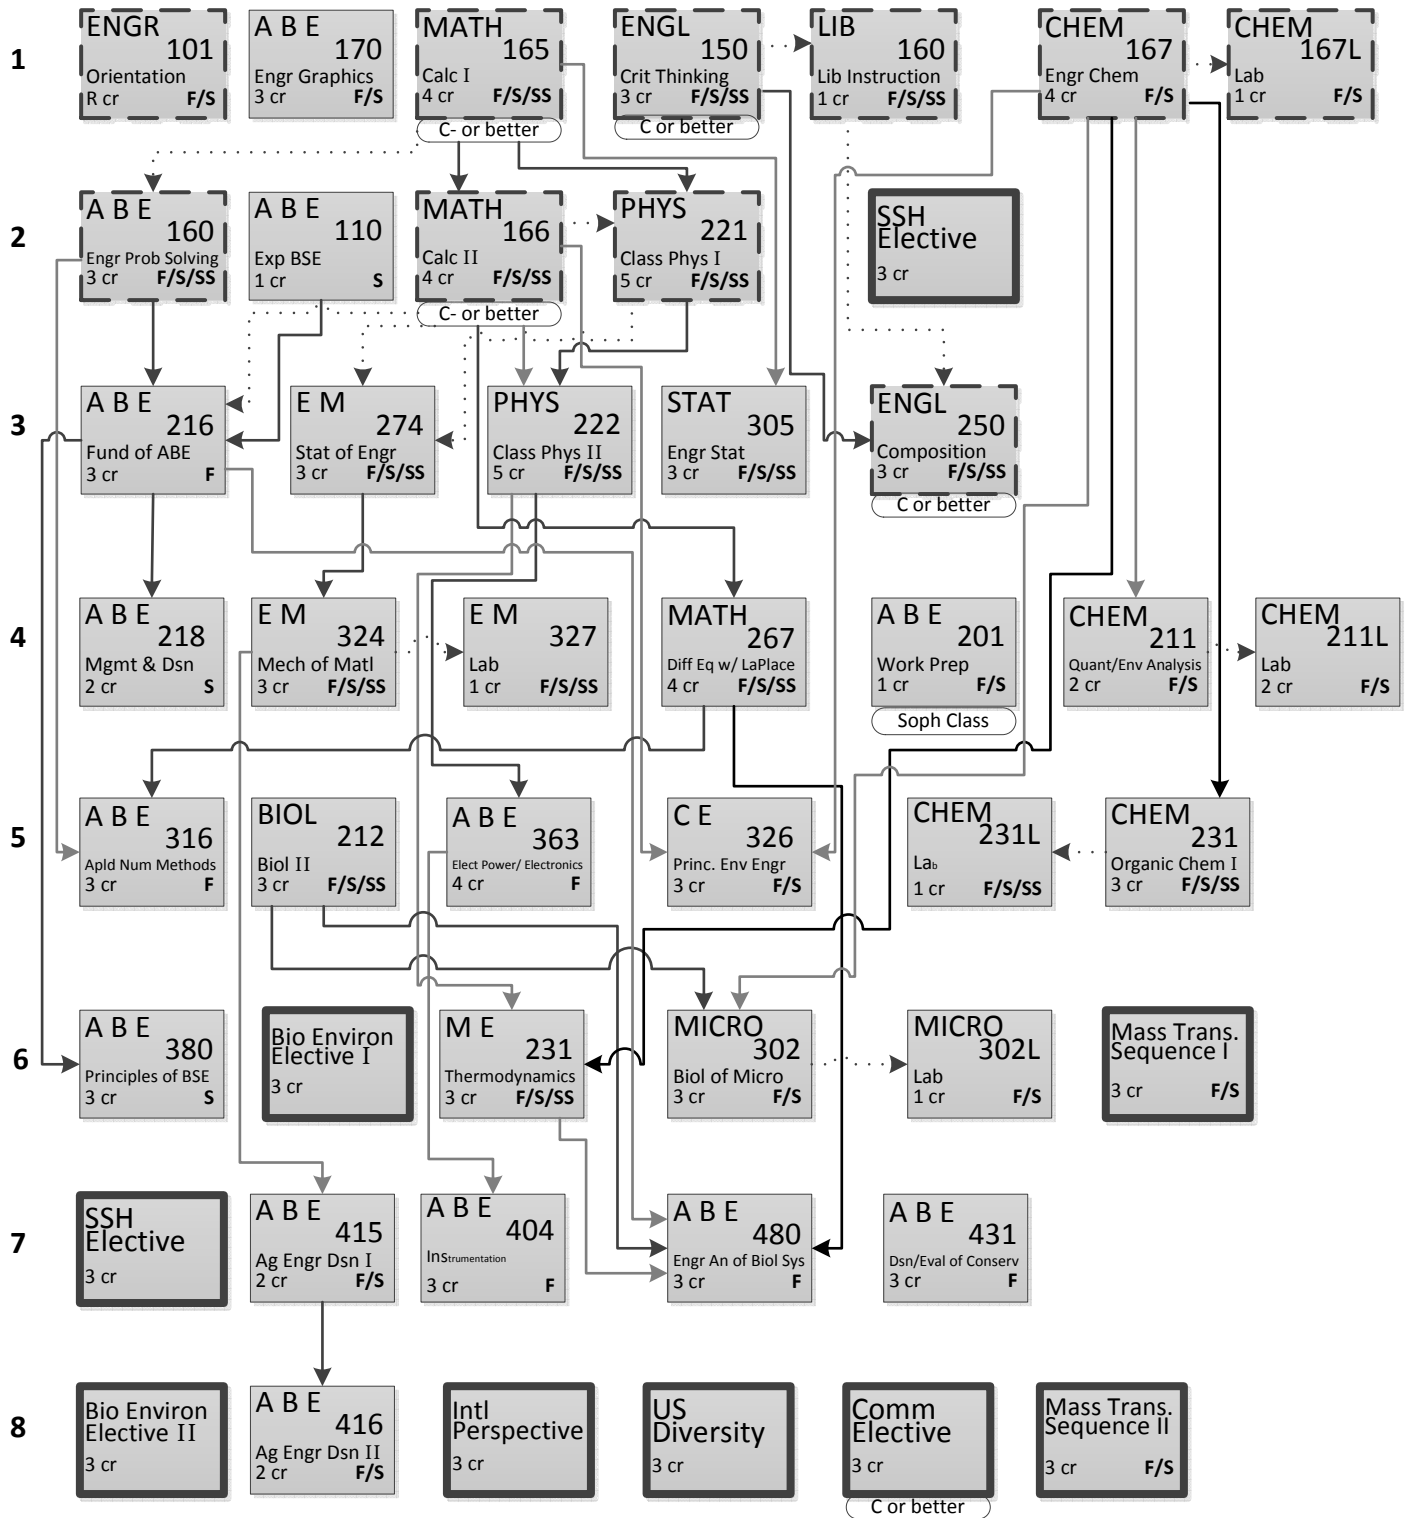

Biological Systems Engineering Flowchart, 2014-2015 (128 credits)

Pre- Professional & Pre- Graduate Option

SEMESTER

*See Lindsay about Mass Transport Elective options

←..... Co-Requisite Course

LEGEND

Basic Program

Check with your adviser or go to the ABE Website for more information regarding electives.

Pre-Requisite Course →

Course and term offerings are subject to change.

Semesters Offered

F= Fall Session

S= Spring Session

SS= Summer Session

Biological Systems Engineering Flowchart, 2014-2015 (128 credits)

Bioenvironmental Engineering Option

SEMESTER

LEGEND

←..... Co-Requisite Course

.....→ Pre-Requisite Course

Basic Program (dashed box)

Semesters Offered

F= Fall Session

S= Spring Session

SS= Summer Session

Biological Systems Engineering Flowchart, 2014-2015 (128 credits)

Food Engineering Option

SEMESTER

*See Lindsay about Mass Transport Elective options