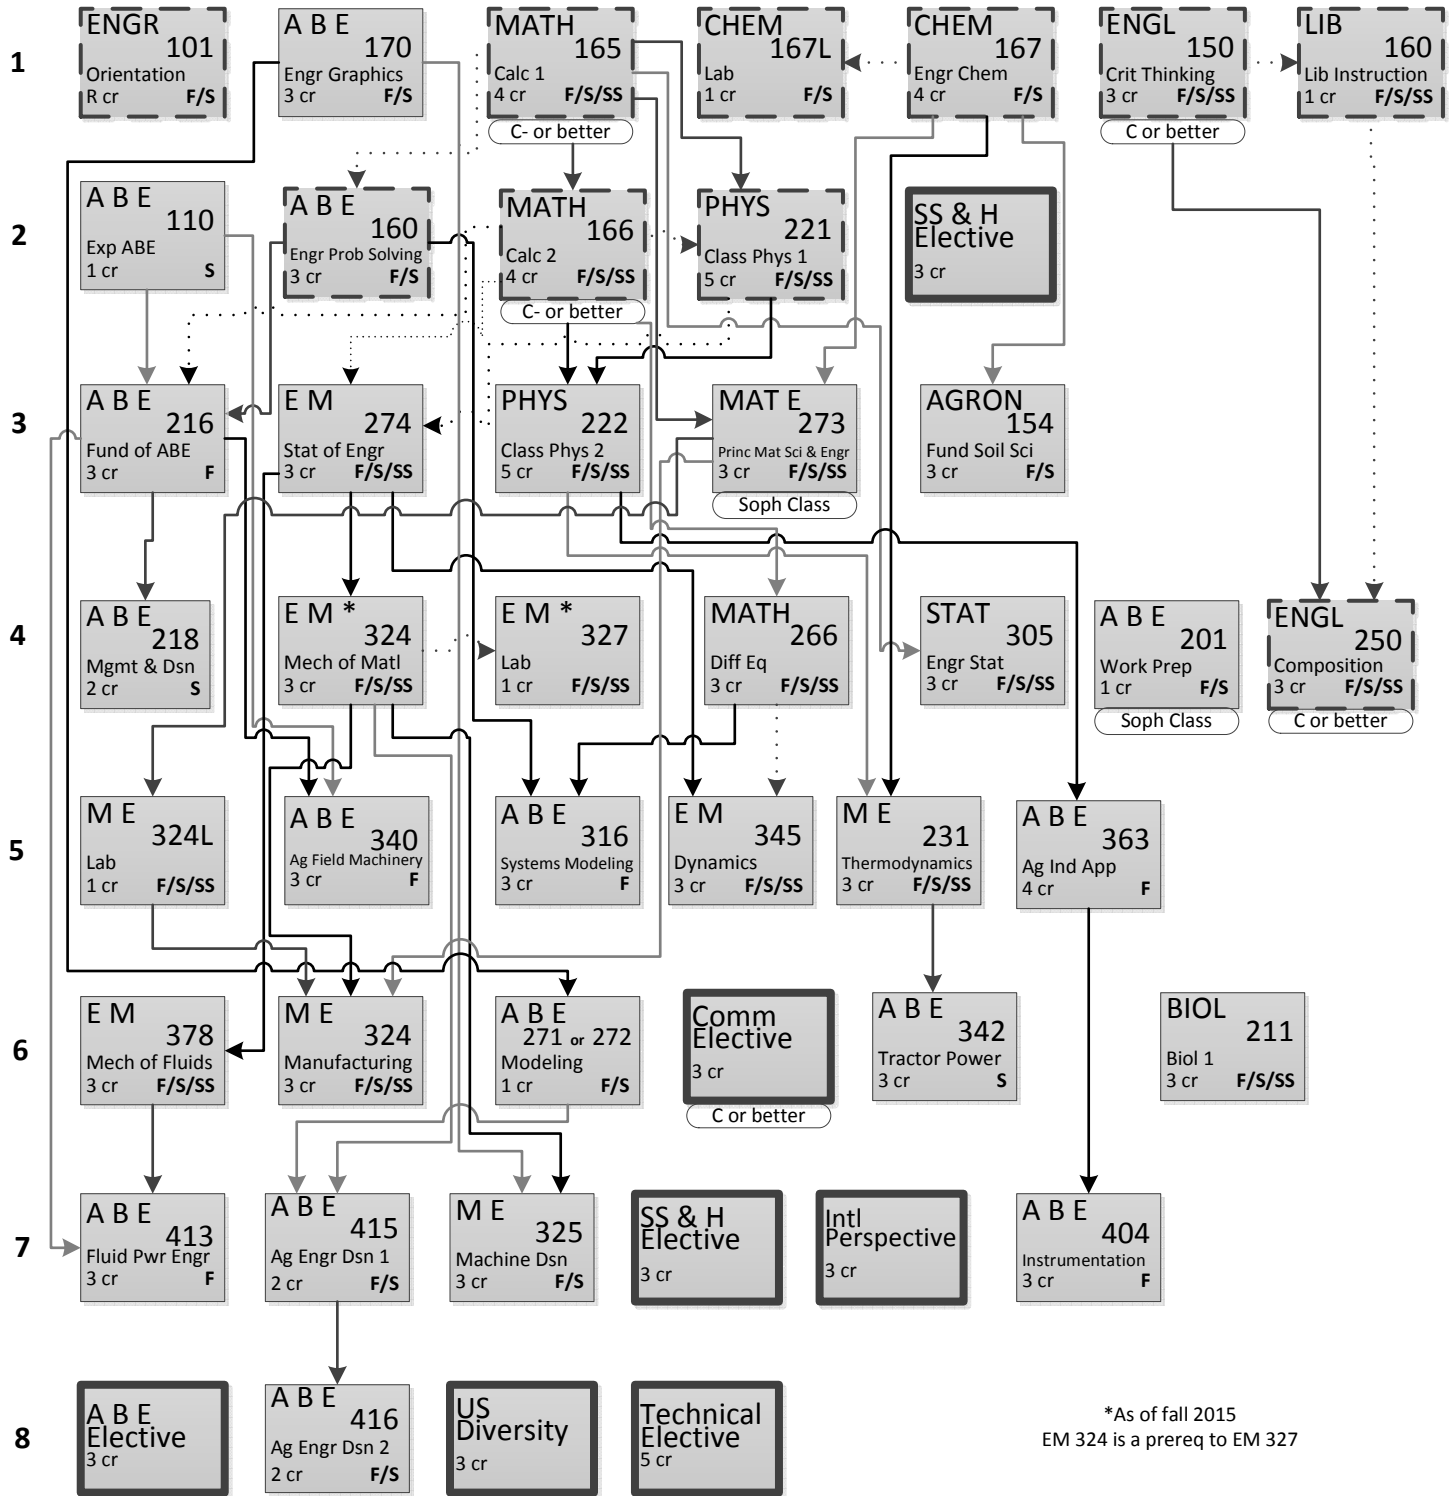

Agricultural Engineering Flowchart, 2014-2015 (128 credits)

Power & Machinery Engineering Option

SEMESTER

*As of fall 2015
EM 324 is a prereq to EM 327

LEGEND

←..... Co-Requisite Course

.....→ Pre-Requisite Course

Basic Program
Check with your adviser or go to the ABE Website for more information regarding electives.

Course and term offerings are subject to change.

Semesters Offered

F= Fall Session
S= Spring Session
SS= Summer Session