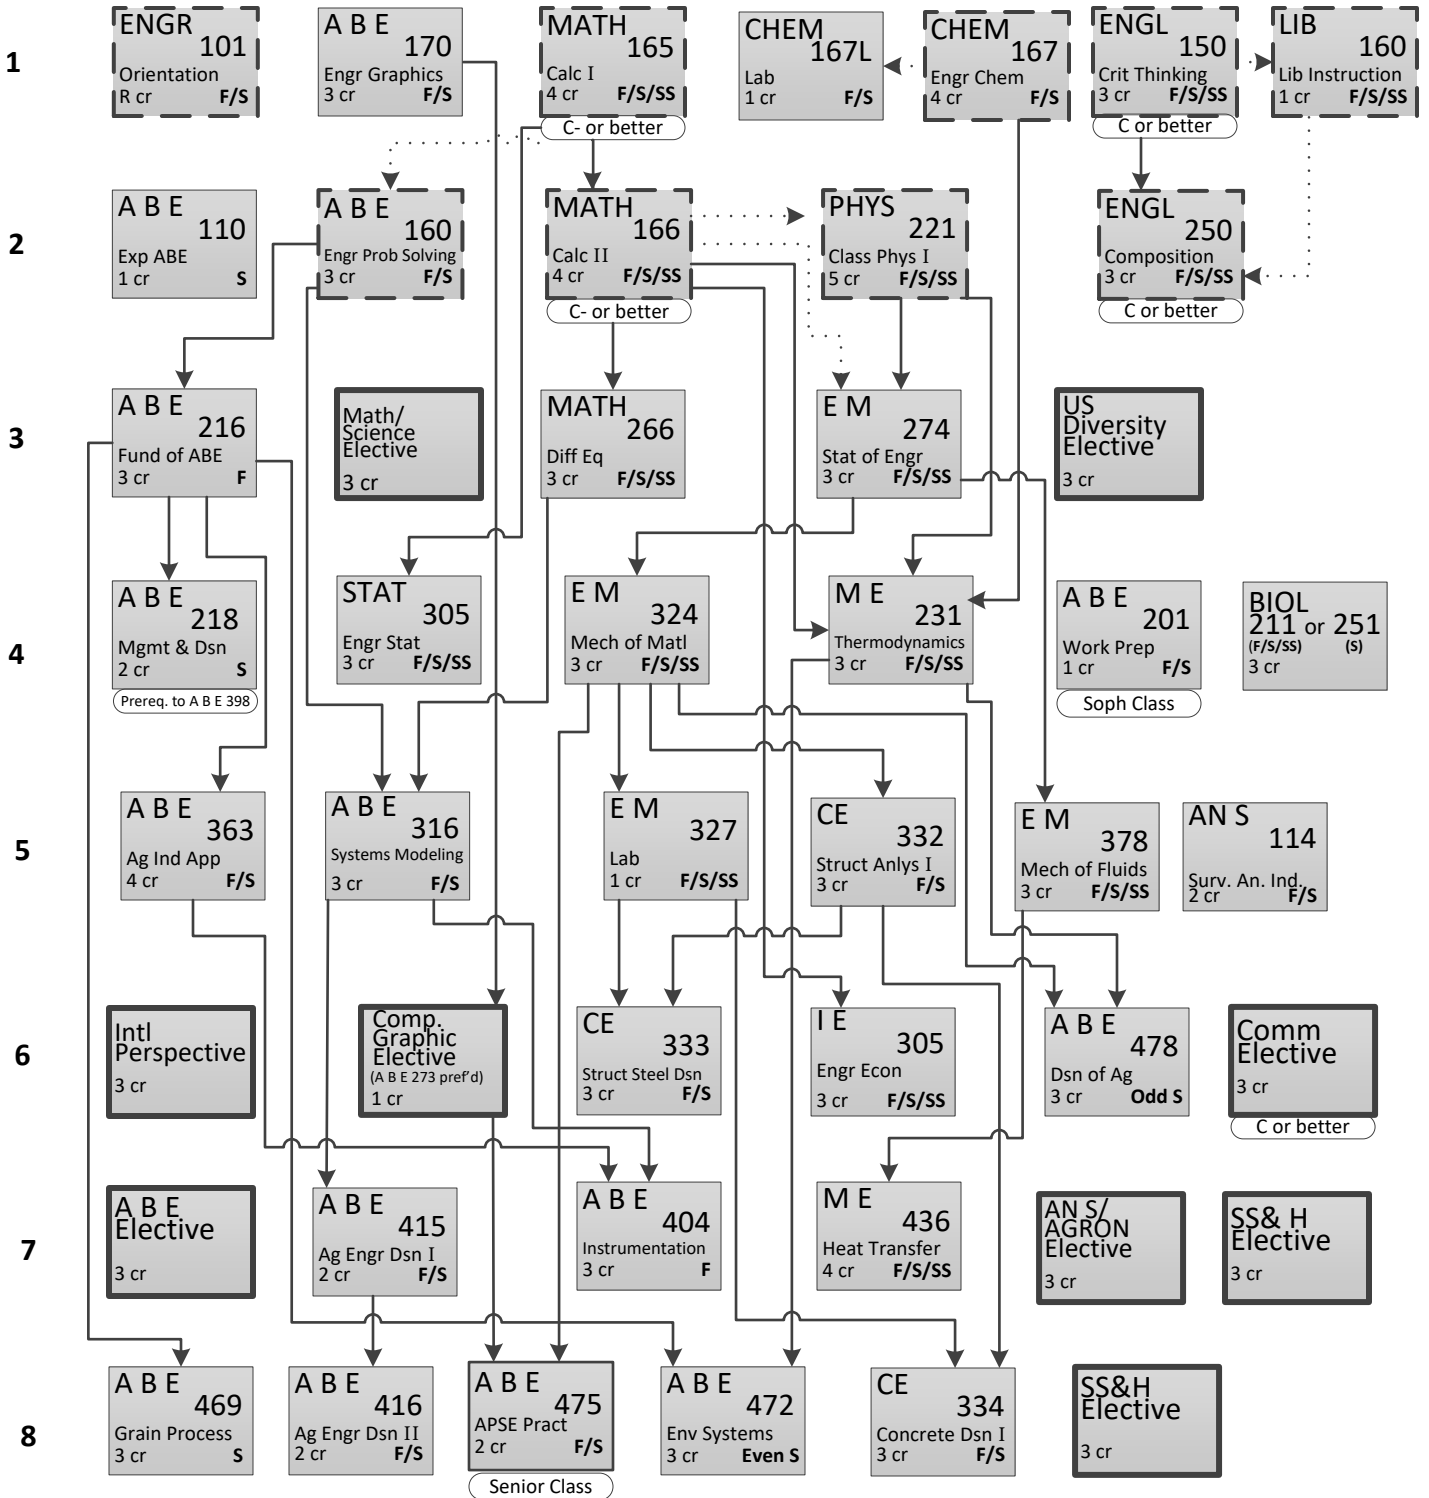

Agricultural Engineering Flowchart, 2018-2019 (128 credits)

Animal Production Systems Engineering Option

SEMESTER

LEGEND

Co-Requisite Course

Basic Program

Pre-Requisite Course

This Flowchart is only a guide. For more detailed information, including pre-requisites and co-requisites see the ISU catalog.

Check with your adviser or go to the ABE Website for more information regarding electives.

Course and term offerings are subject to change.

Semesters Offered

F= Fall Session
 S= Spring Session
 SS= Summer Session