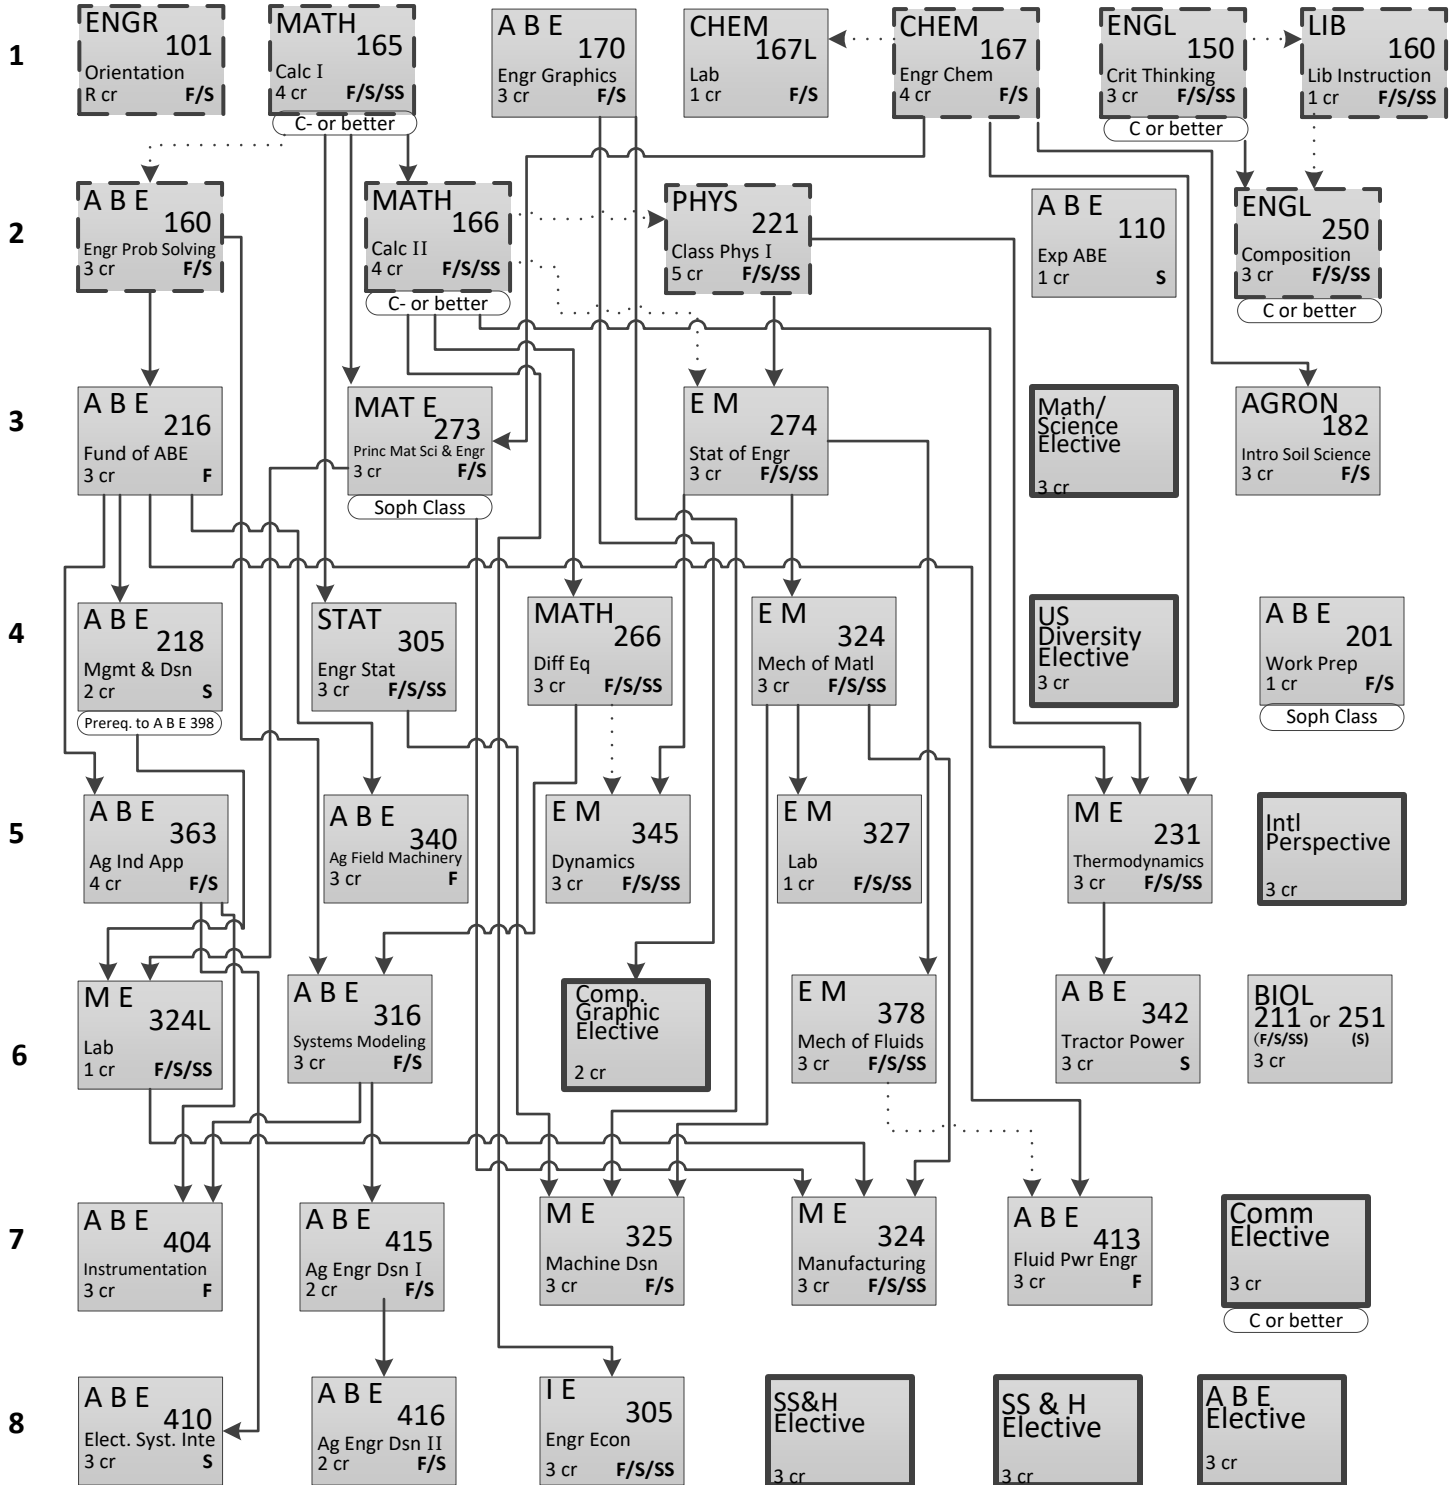

Agricultural Engineering Flowchart, 2018-2019 (128 credits)

Power & Machinery Engineering Option

SEMESTER

LEGEND

Co-Requisite Course

Check with your adviser or go to the ABE Website for more information regarding electives.

Pre-Requisite Course

Course and term offerings are subject to change.

Semesters Offered

F= Fall Session

S= Spring Session

SS= Summer Session

This Flowchart is only a guide. For more detailed information, including pre-requisites and co-requisites see the ISU catalog.