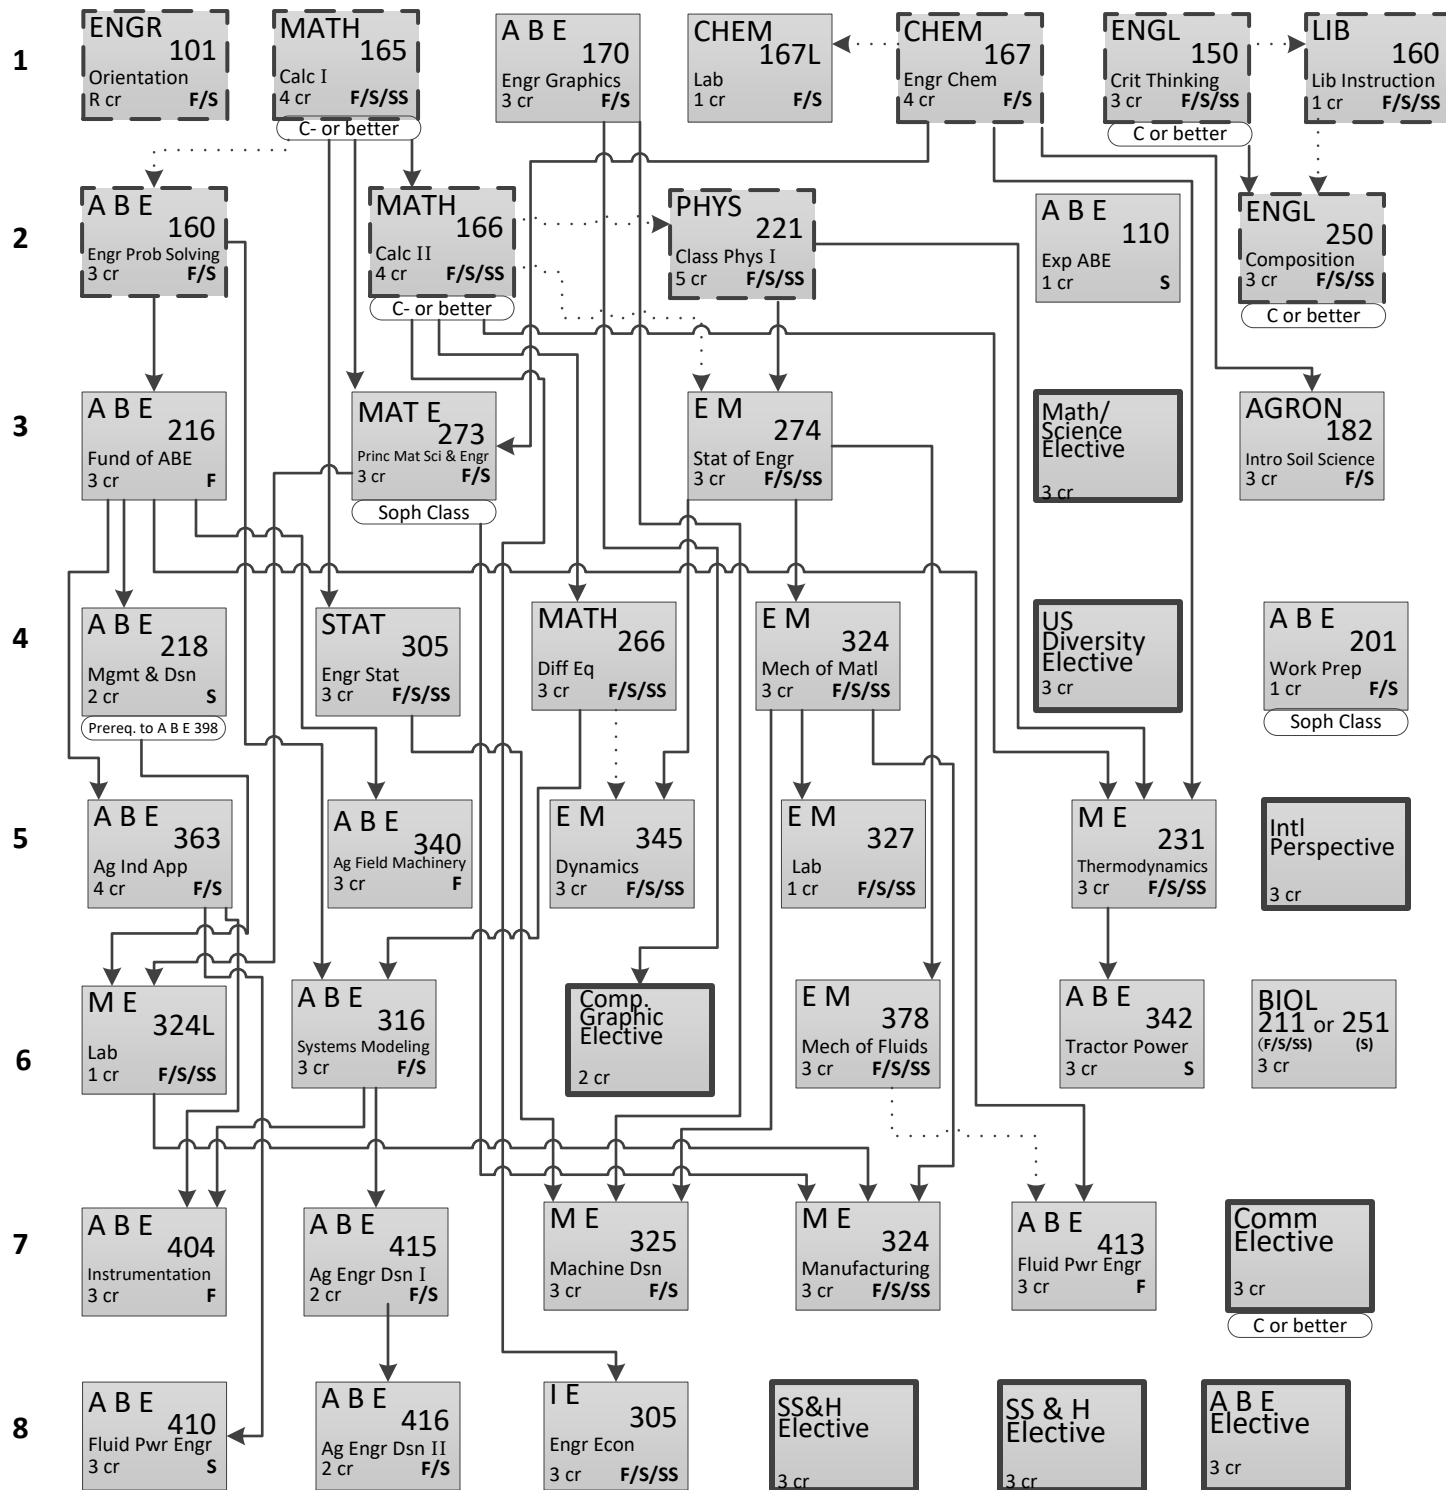

Agricultural Engineering Flowchart, 2018-2019 (128 credits)

Power & Machinery Engineering Option

SEMESTER

LEGEND

Co-Requisite Course

Check with your adviser or go to the ABE Website for more information regarding electives.

Pre-Requisite Course →

This Flowchart is only a guide. For more detailed information, including pre-requisites and co-requisites see the ISU catalog.

Course and term offerings are subject to change.

Semesters Offered

F= Fall Session

S= Spring Session

SS= Summer Session