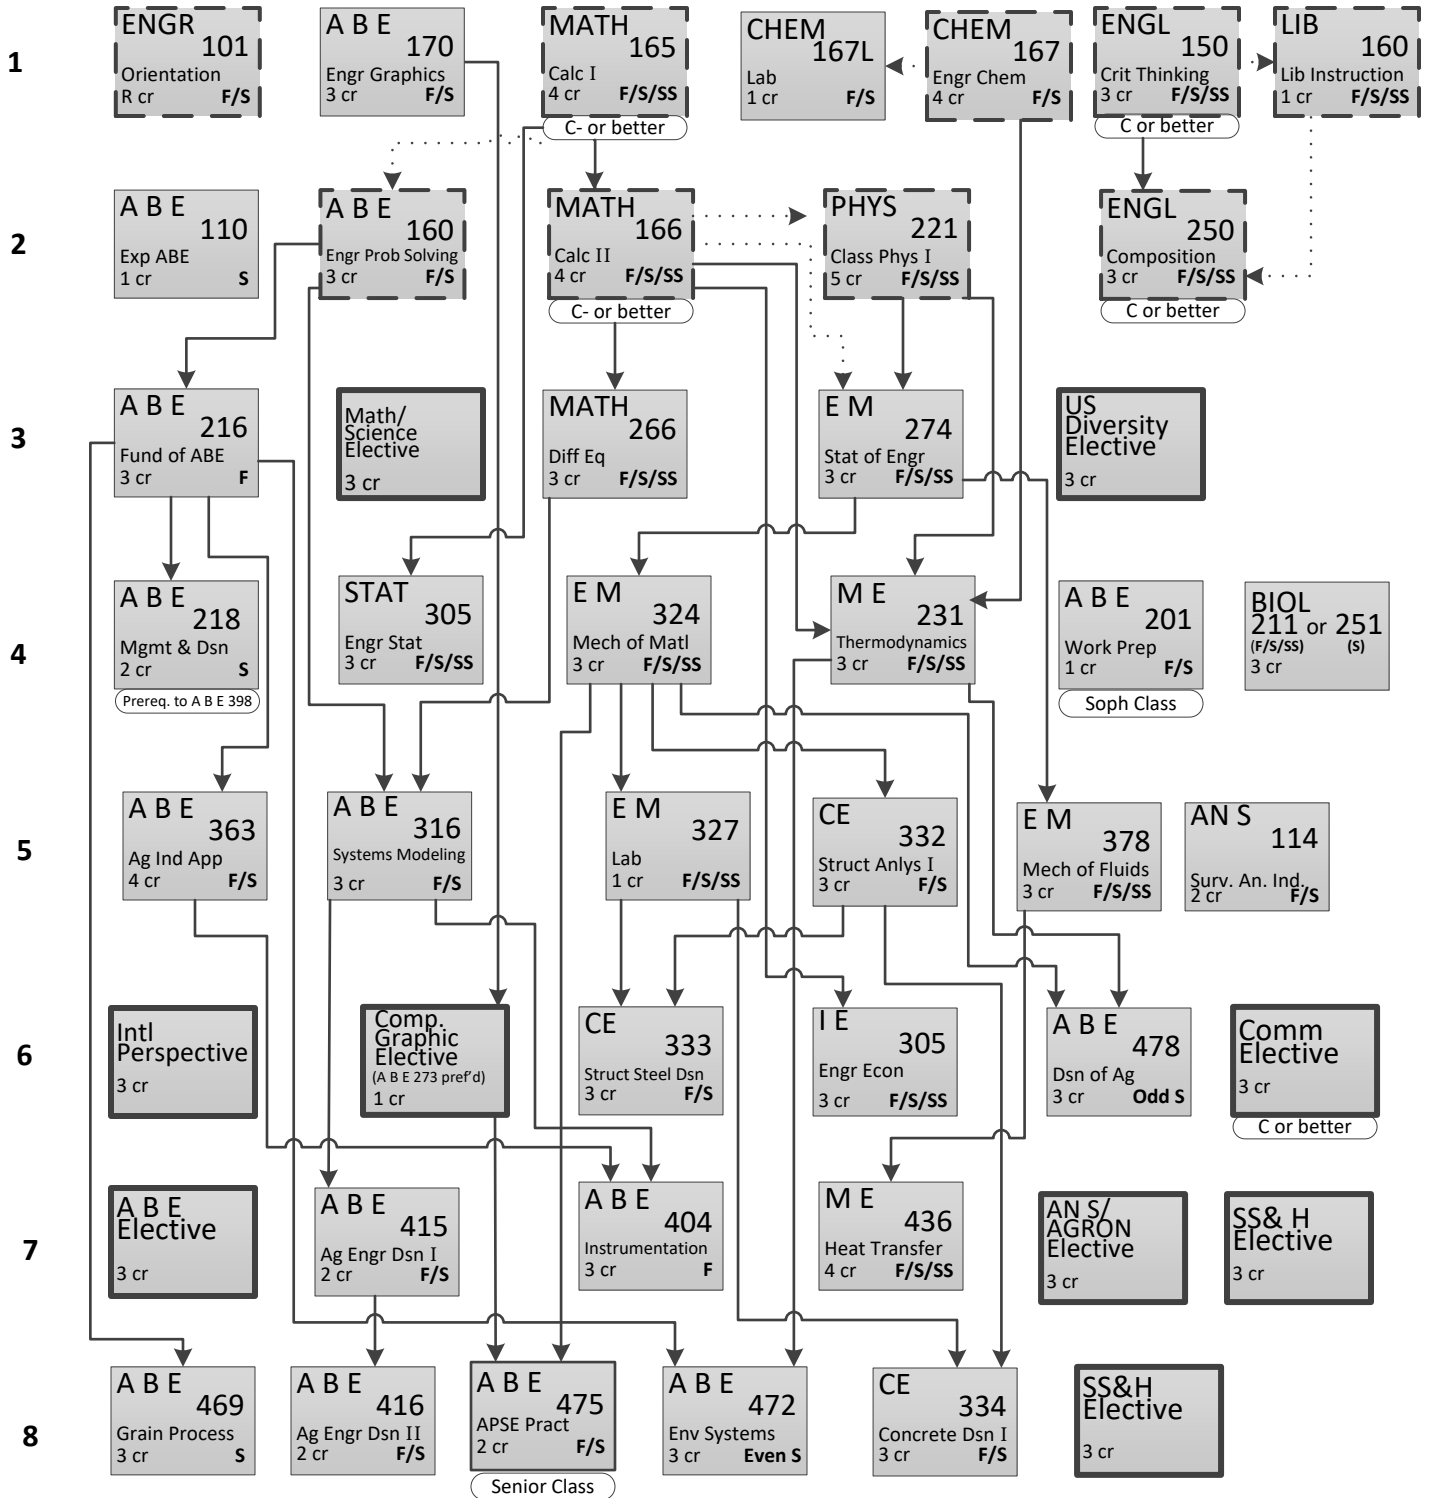

Agricultural Engineering Flowchart, 2019-2020 (128 credits)

Animal Production Systems Engineering Option

SEMESTER

LEGEND

Co-Requisite Course

Basic Program

Pre-Requisite Course

This Flowchart is only a guide. For more detailed information, including pre-requisites and co-requisites see the ISU catalog.

Check with your adviser or go to the ABE Website for more information regarding electives.

Course and term offerings are subject to change.

Semesters Offered

F= Fall Session
 S= Spring Session
 SS= Summer Session