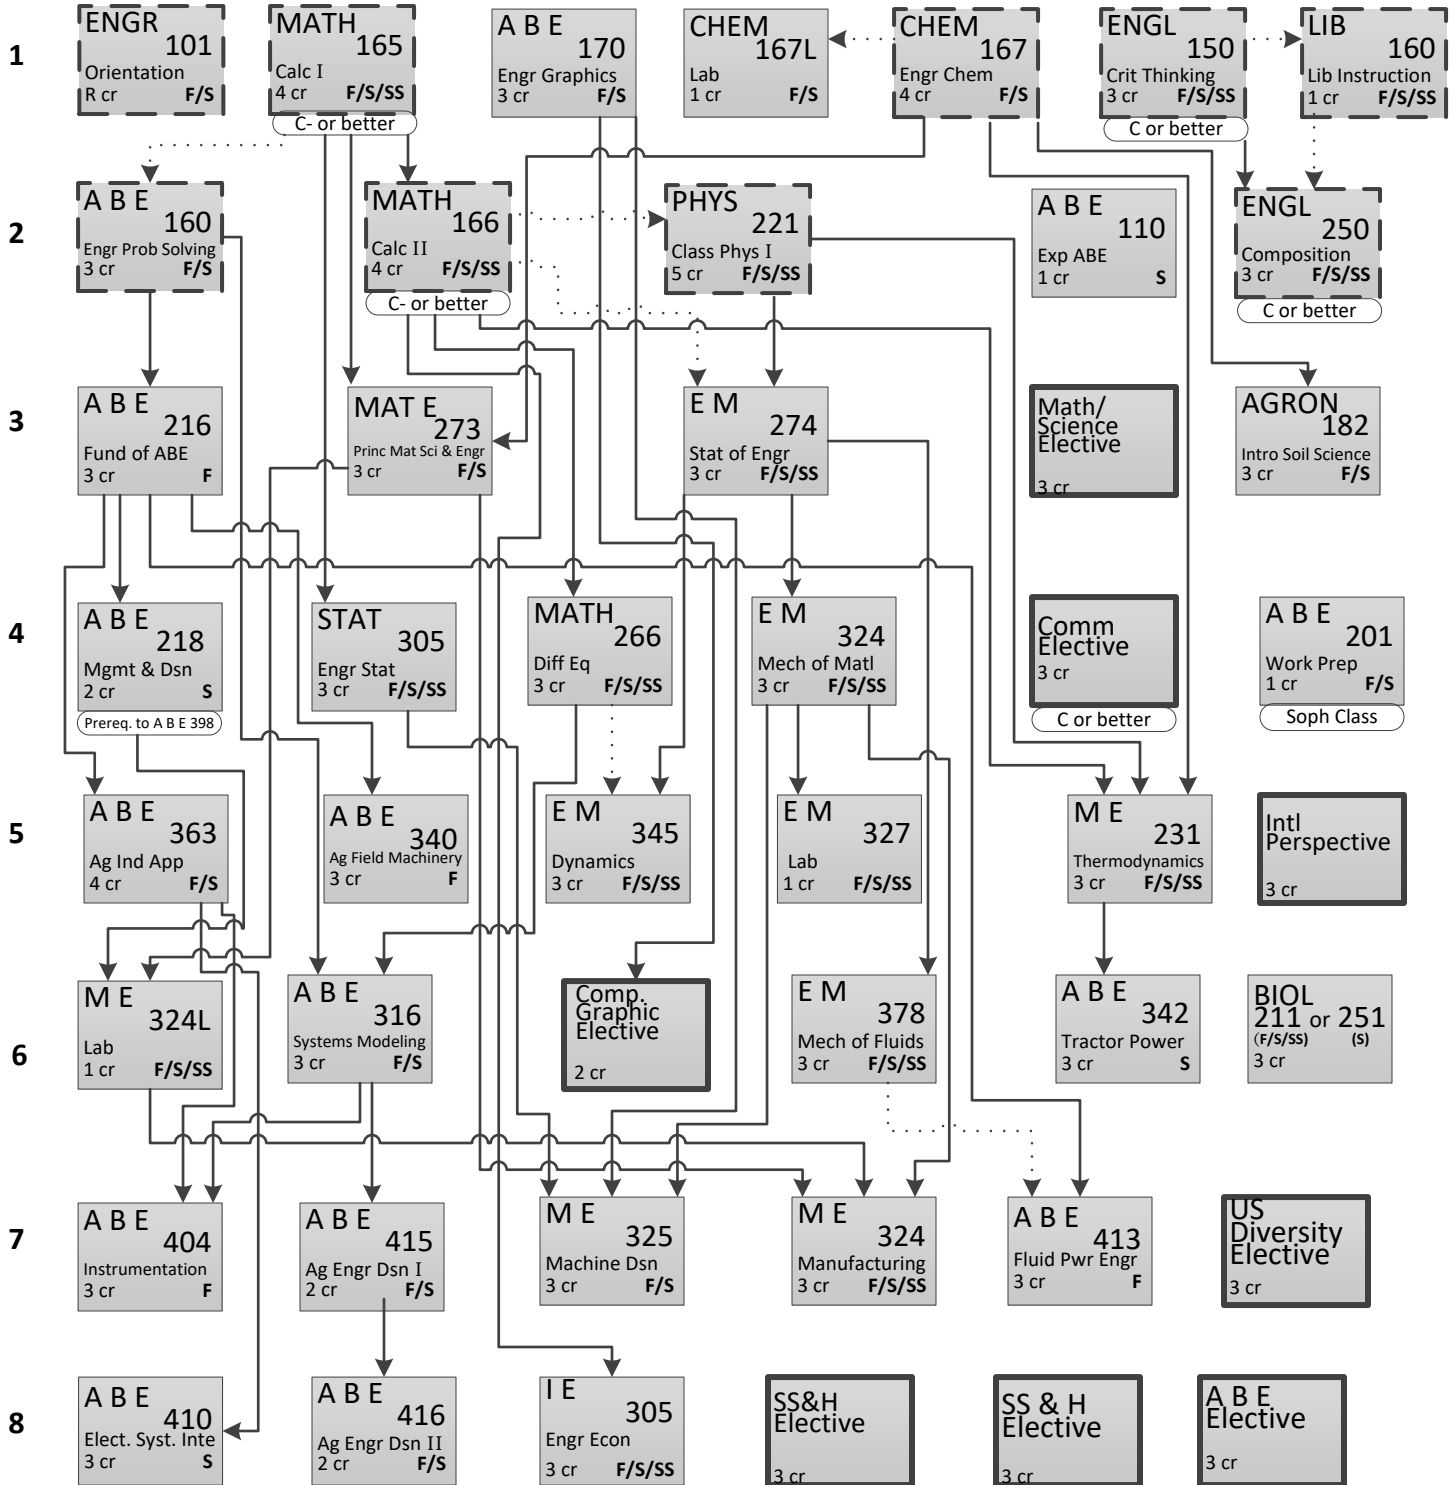

# Agricultural Engineering Flowchart, 2019-2020 (128 credits)

## Power & Machinery Engineering Option

SEMESTER

### Semesters Offered

F= Fall Session

S= Spring Session

SS= Summer Session

This Flowchart is only a guide. For more detailed information, including pre-requisites and co-requisites see the ISU catalog.