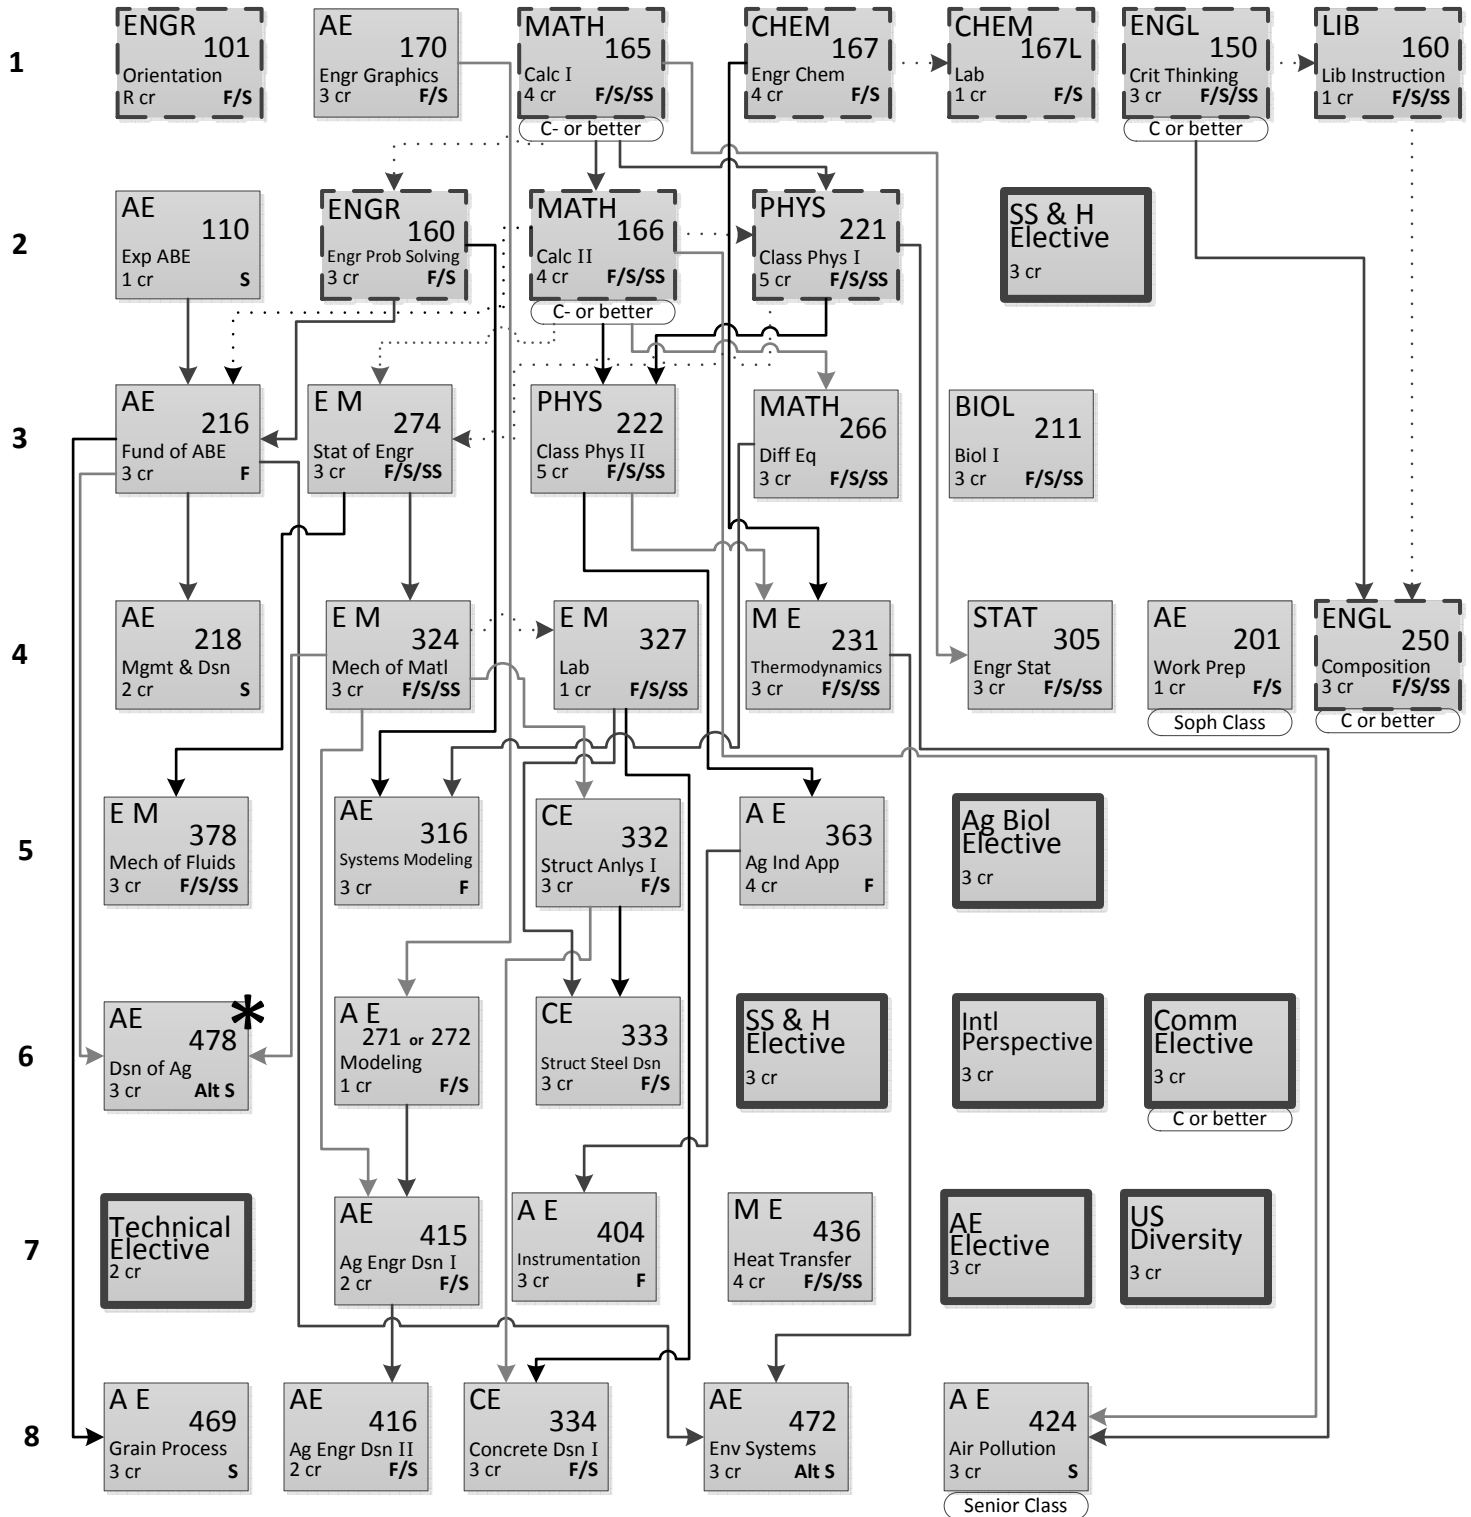

Agricultural Engineering Flowchart, 2013-2014 (128 credits)

Animal Production Systems Engineering Option

SEMESTER

LEGEND

←..... Co-Requisite Course **Basic Program** Pre-Requisite Course →

This Flowchart is only a guide. For more detailed information, including pre-requisites and co-requisites see the ISU catalog.

Check with your adviser or go to the ABE Website for more information regarding electives.

Course and term offerings are subject to change.

Semesters Offered

F= Fall Session
S= Spring Session
SS= Summer Session