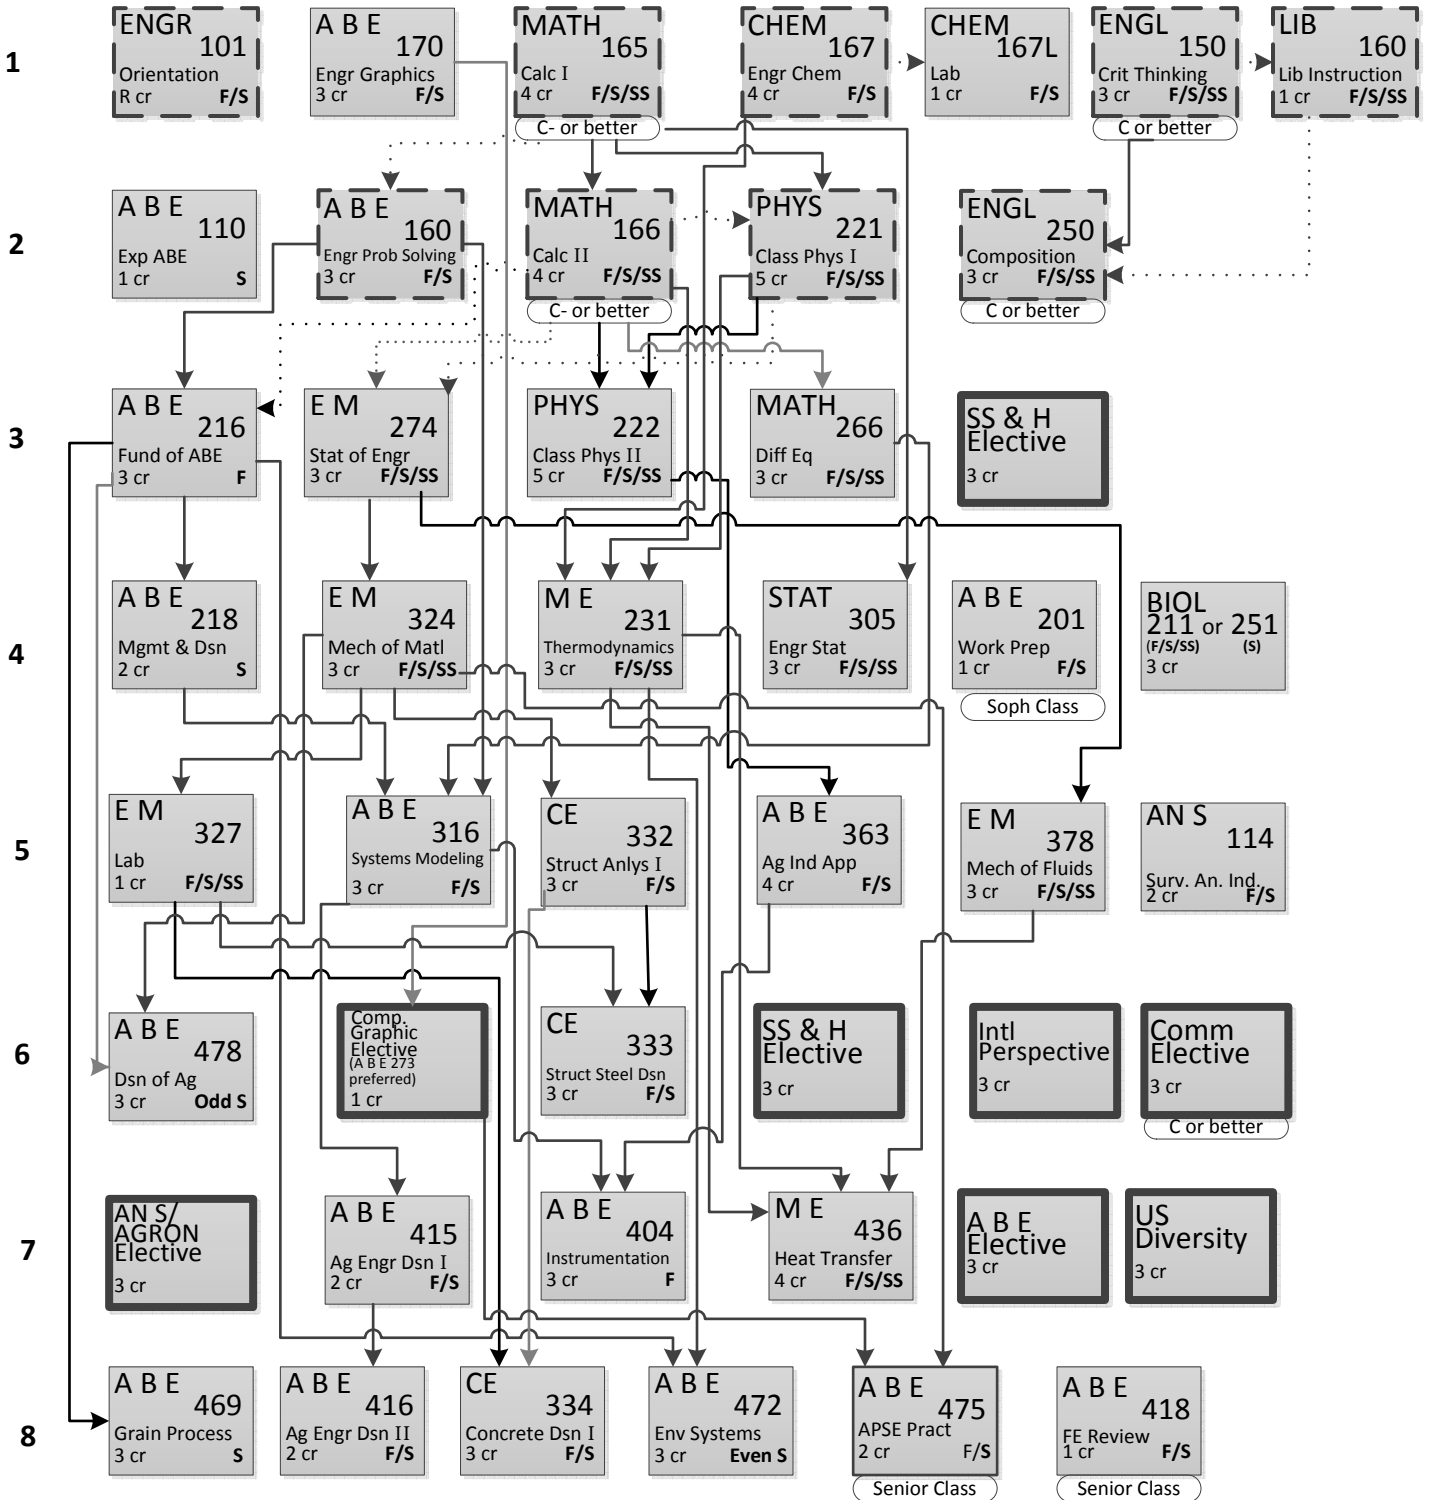

Agricultural Engineering Flowchart, 2016-2017 (128 credits)

Animal Production Systems Engineering Option

SEMESTER

LEGEND

Co-Requisite Course

Basic Program

Pre-Requisite Course

This Flowchart is only a guide. For more detailed information, including pre-requisites and co-requisites see the ISU catalog.

Check with your adviser or go to the ABE Website for more information regarding electives.

Course and term offerings are subject to change.

Semesters Offered

F= Fall Session
 S= Spring Session
 SS= Summer Session