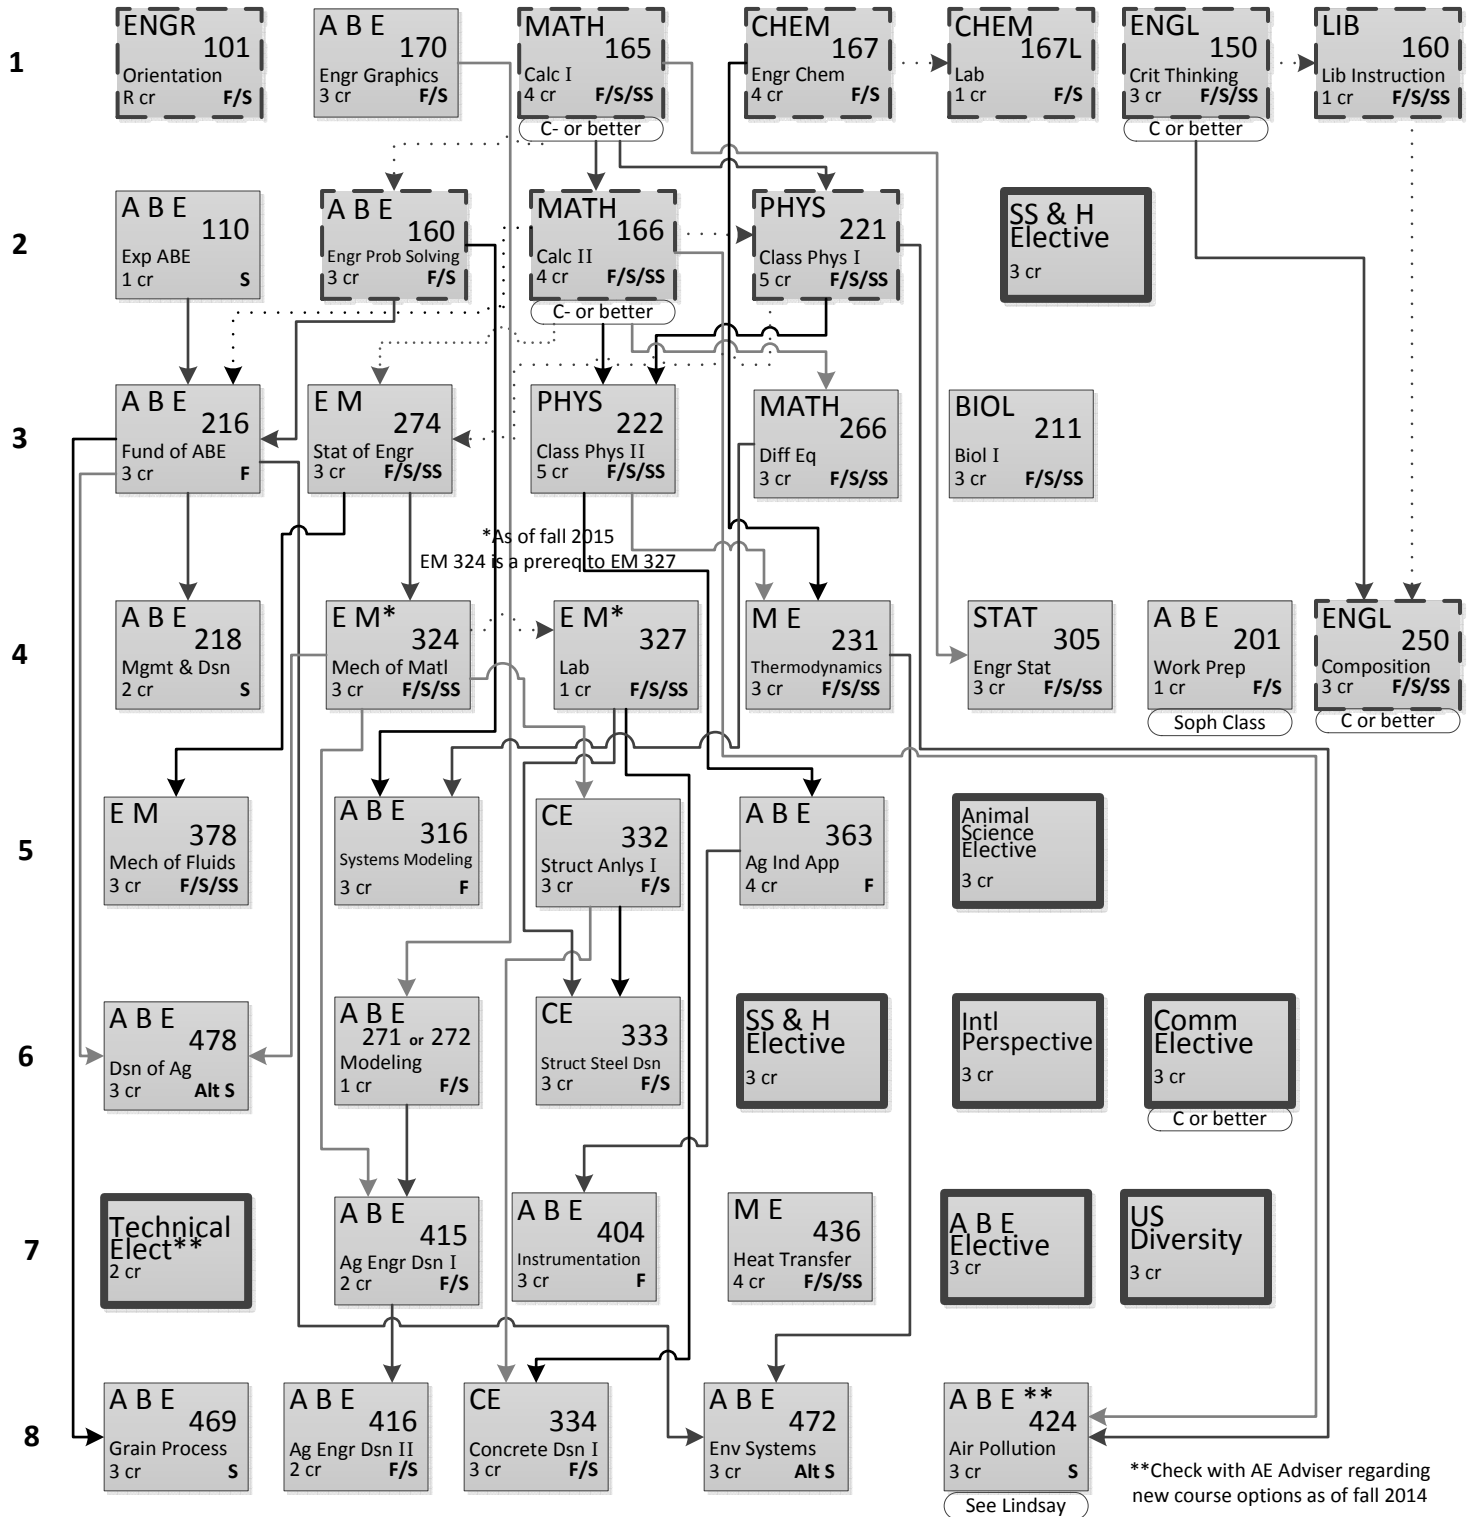

# Agricultural Engineering Flowchart, 2014-2015 (128 credits)

## Animal Production Systems Engineering Option

SEMESTER

\*\*Check with AE Adviser regarding new course options as of fall 2014

### Semesters Offered

F= Fall Session

S= Spring Session

SS= Summer Session