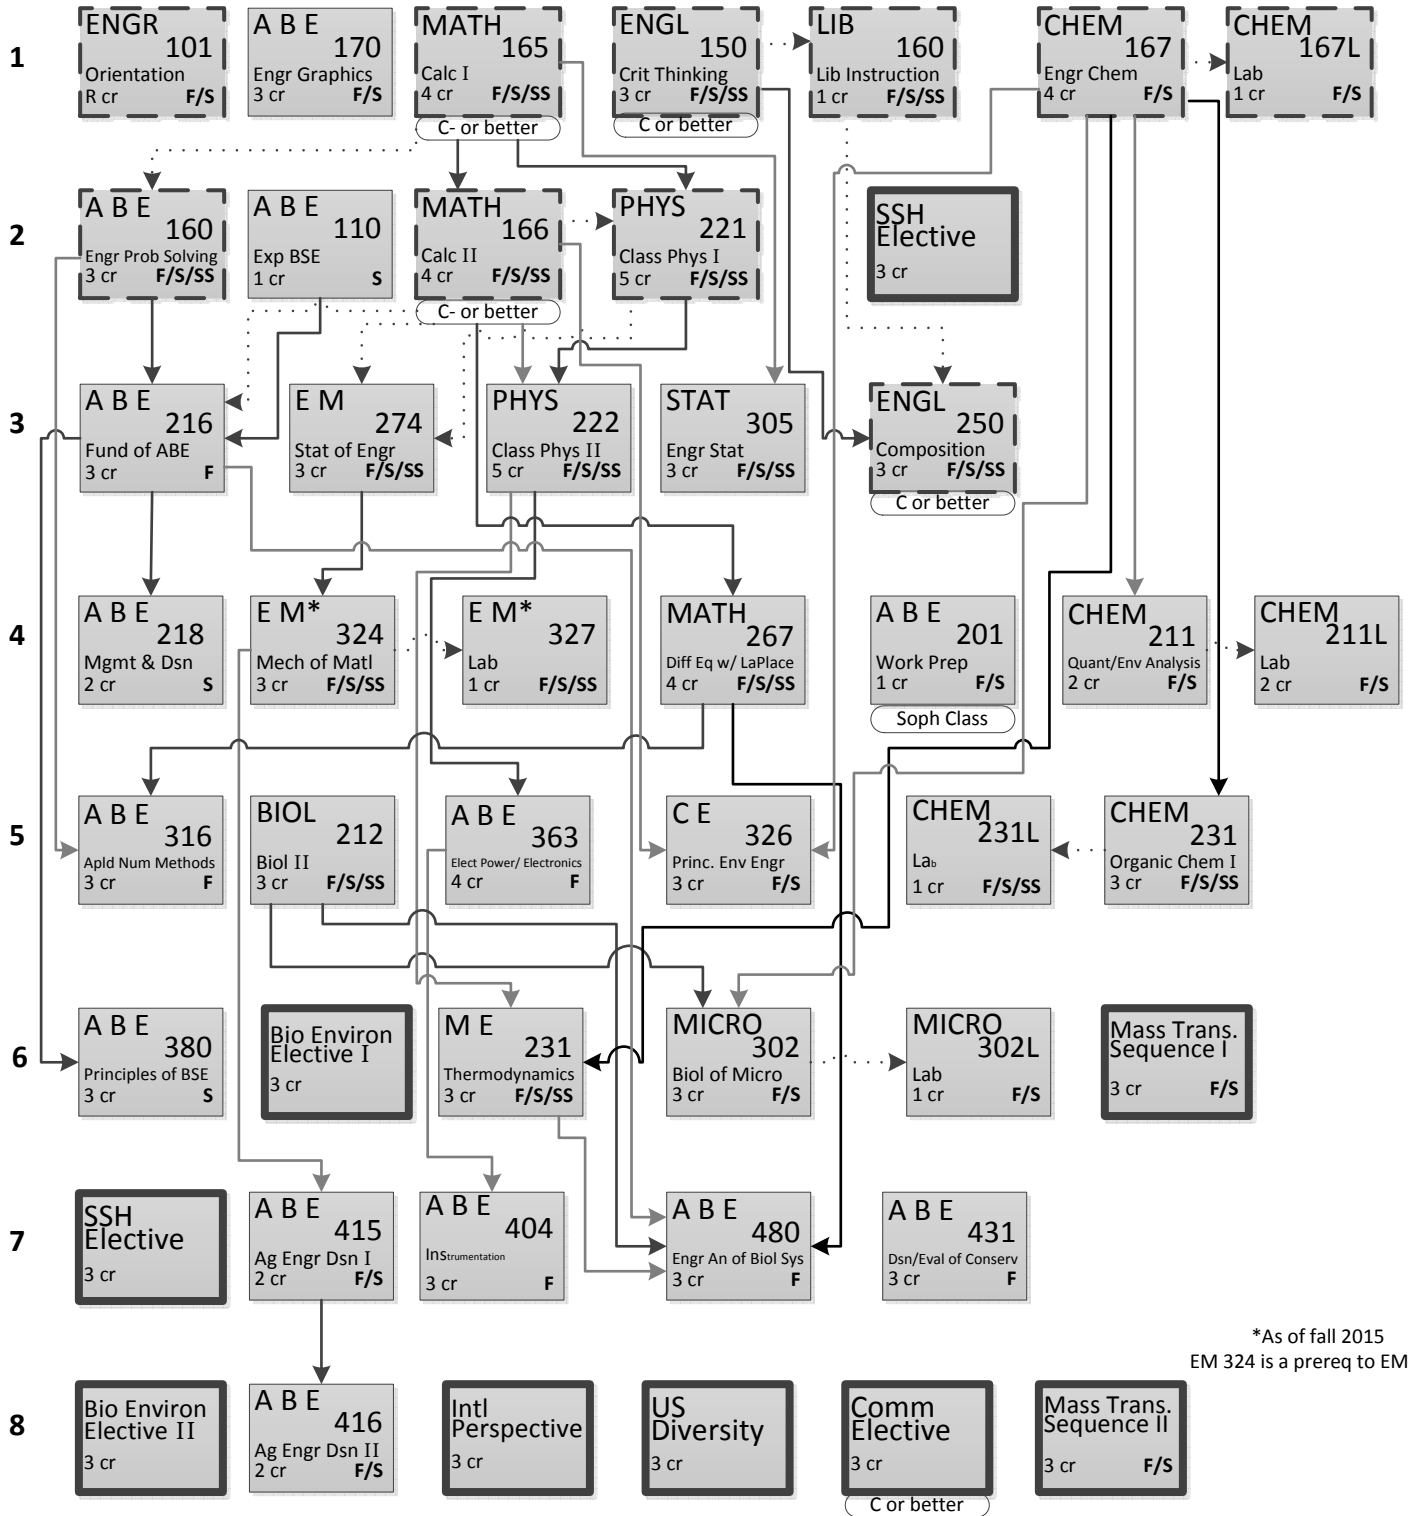

Biological Systems Engineering Flowchart, 2014-2015 (128 credits)

Bioenvironmental Engineering Option

SEMESTER

*As of fall 2015
EM 324 is a prereq to EM 327

LEGEND

←.....

Co-Requisite Course

Basic Program

Check with your adviser or go to the ABE Website for more information regarding electives.

.....→

Pre-Requisite Course

Course and term offerings are subject to change.

Semesters Offered

F= Fall Session

S= Spring Session

SS= Summer Session