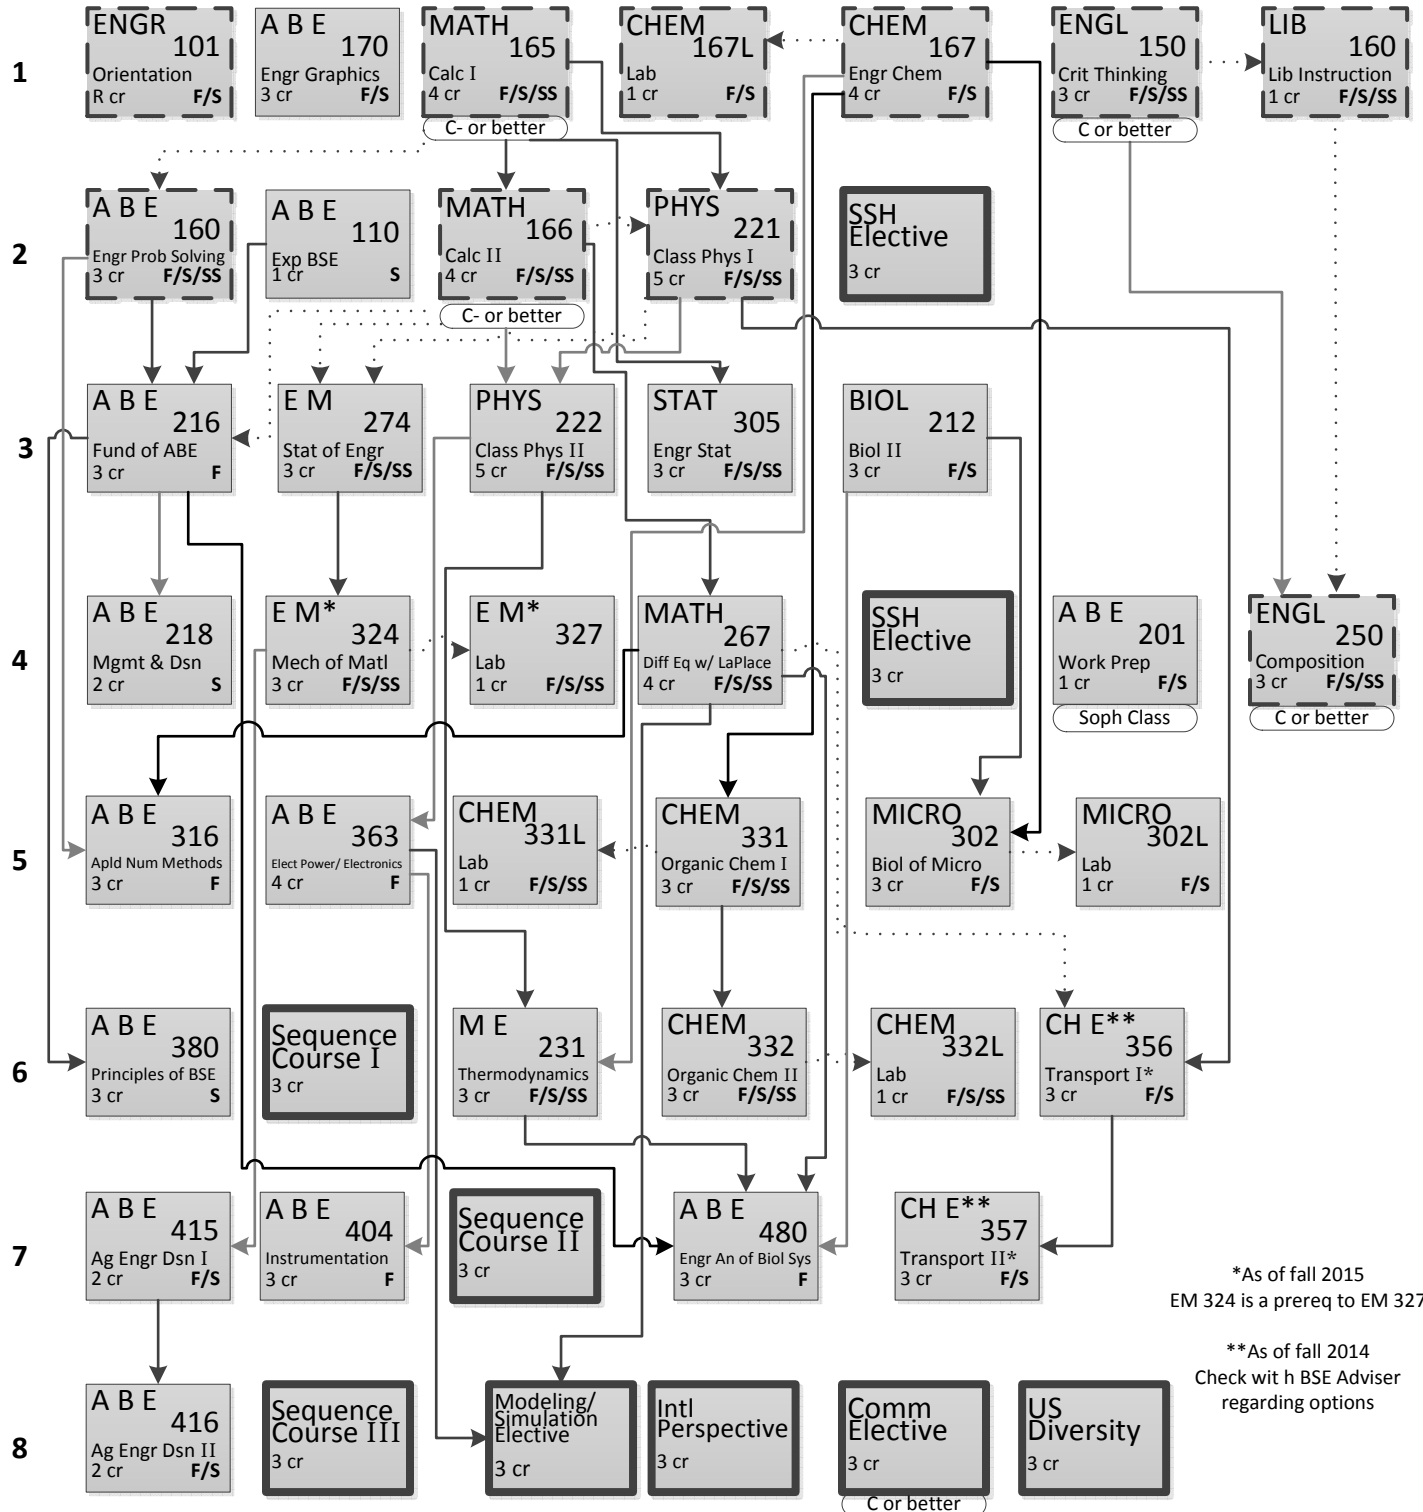

Biological Systems Engineering Flowchart, 2014-2015 (128 credits)

Pre- Professional & Pre- Graduate Option

SEMESTER

*As of fall 2015
EM 324 is a prereq to EM 327

**As of fall 2014
Check with BSE Adviser regarding options

LEGEND

←..... Co-Requisite Course

.....→ Pre-Requisite Course

Basic Program (dashed border)

Check with your adviser or go to the ABE Website for more information regarding electives.

Course and term offerings are subject to change.

Semesters Offered

F= Fall Session

S= Spring Session

SS= Summer Session