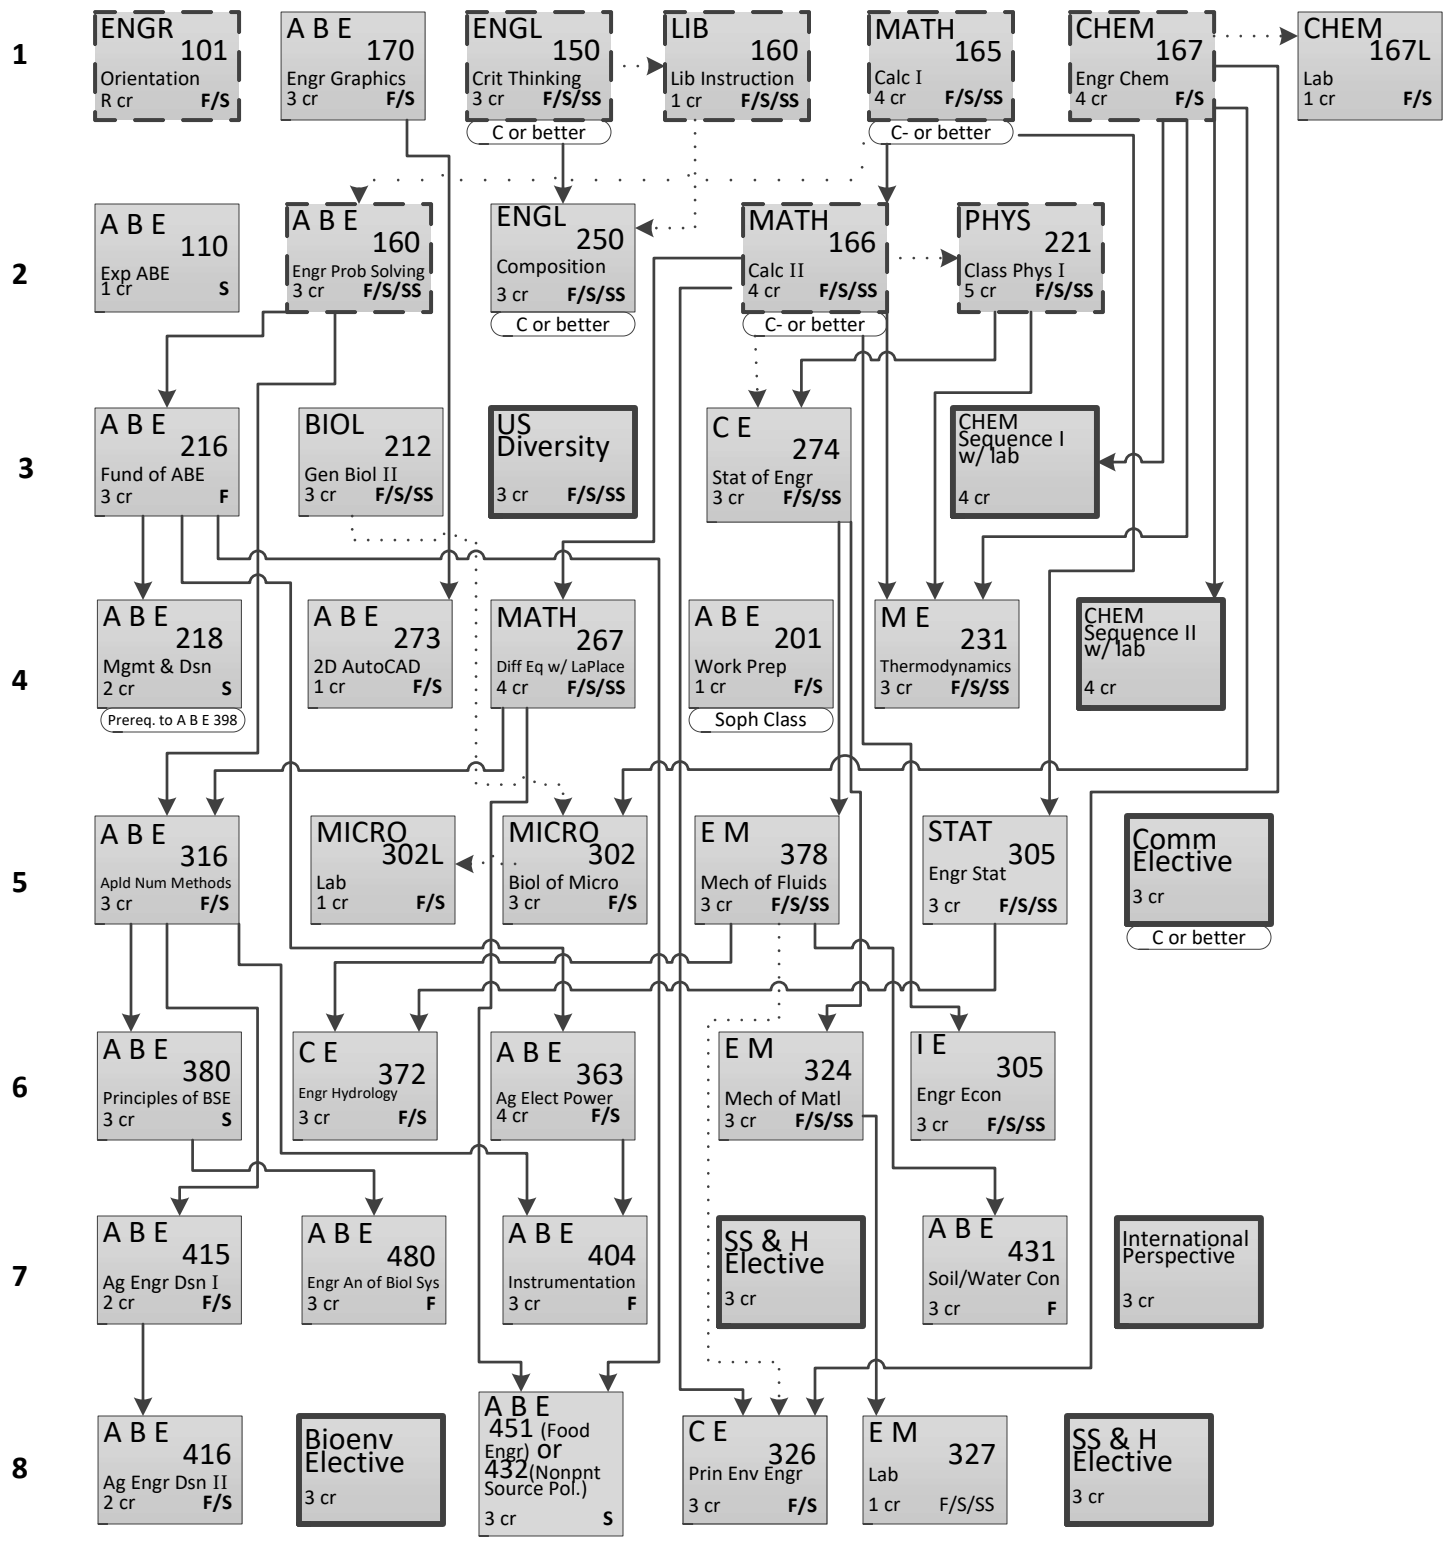

Biological Systems Engineering Flowchart, 2020-2021 (127 credits)

Bioenvironmental Engineering Option

SEMESTER

LEGEND

←..... Co-Requisite Course **Basic Program** Pre-Requisite Course →

This Flowchart is only a guide. For more detailed information, including pre-requisites and co-requisites see the ISU catalog.

Check with your adviser or go to the ABE Website for more information regarding electives.

Course and term offerings are subject to change.

Semesters Offered

F= Fall Session
S= Spring Session
SS= Summer Session