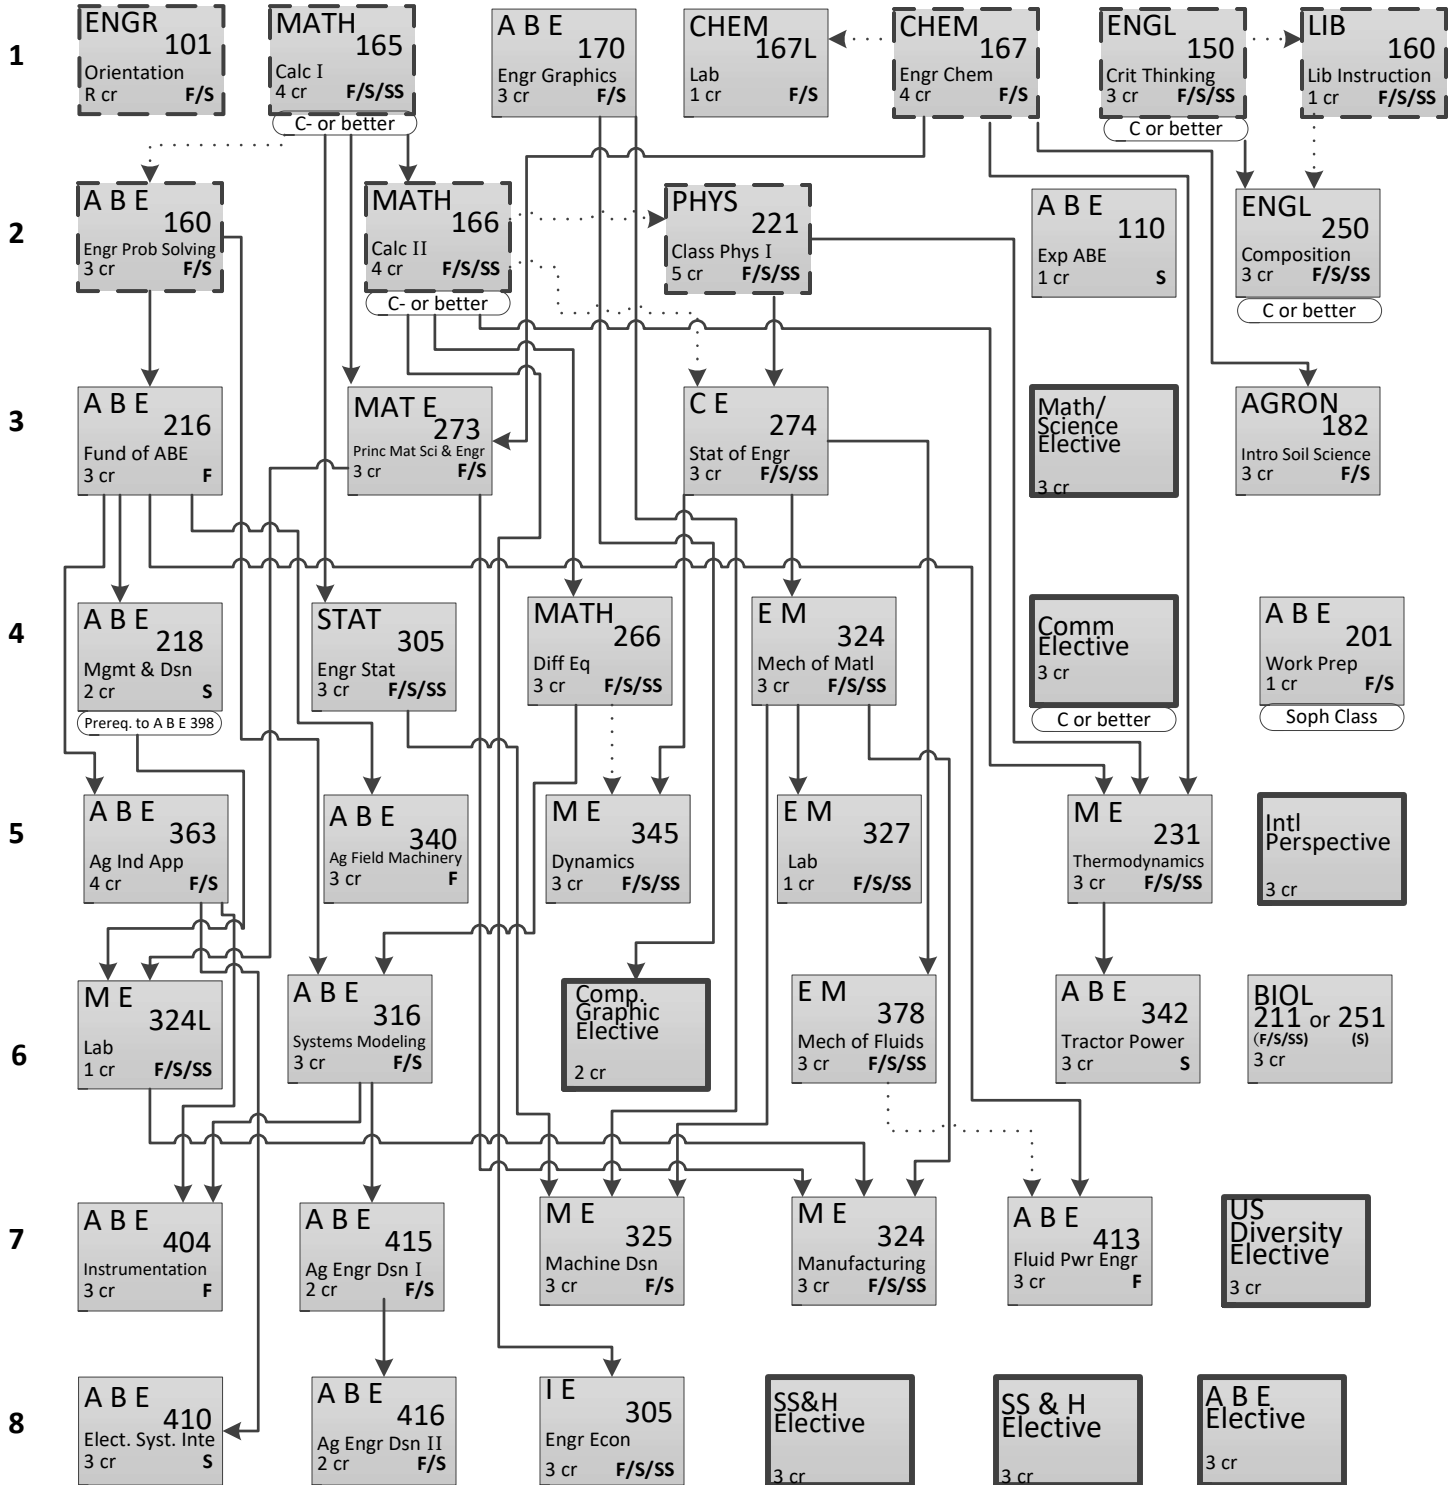

Agricultural Engineering Flowchart, 2020-2021 (128 credits)

Power & Machinery Engineering Option

SEMESTER

LEGEND

Co-Requisite
Course

Check with your
adviser or go to the
ABE Website for more
information regarding
electives.

Pre-Requisite
Course

This Flowchart is only a
guide. For more detailed
information, including pre-
requisites and co-requisites
see the ISU catalog.

Course and
term
offerings are
subject to
change.

Semesters Offered

F= Fall Session

S= Spring Session

SS= Summer Session