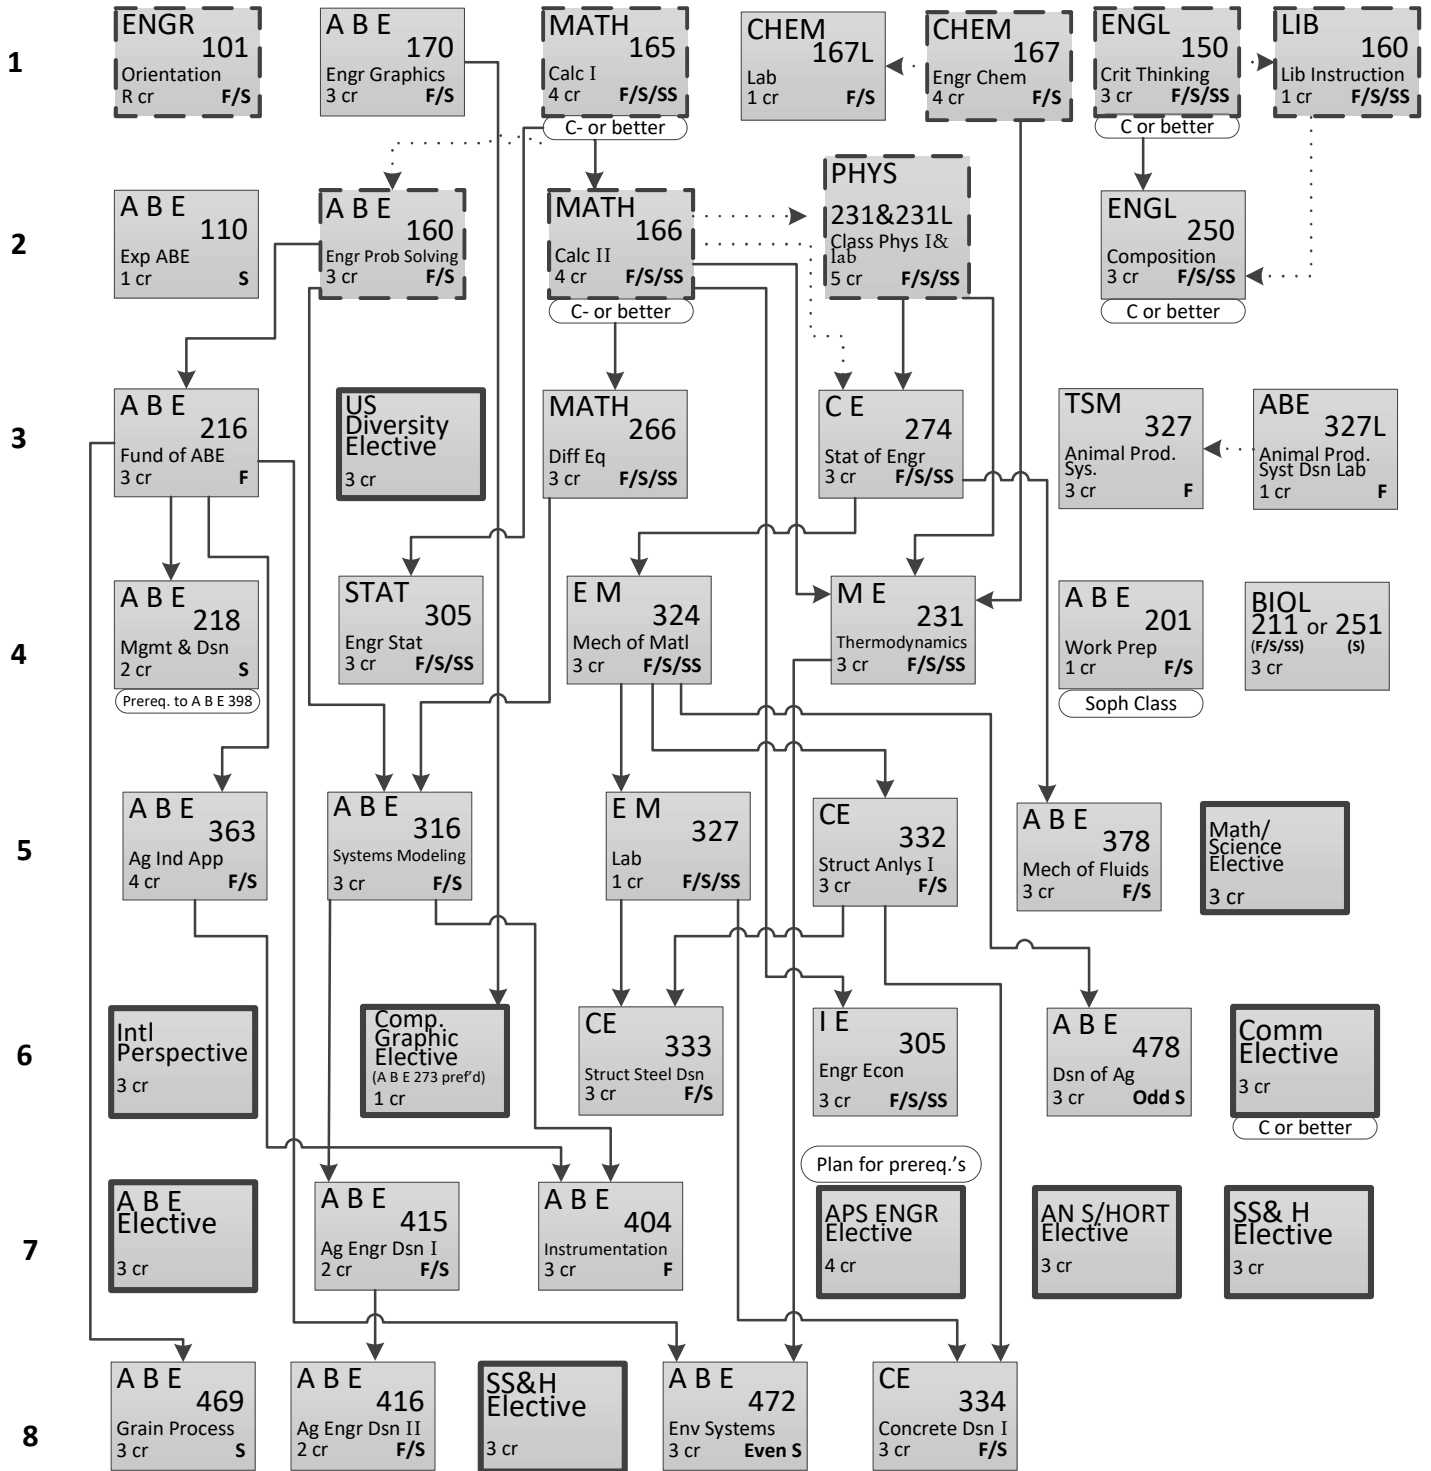

Agricultural Engineering Flowchart, 2021-2022 (128 credits)

Animal Production Systems Engineering Option

SEMESTER

LEGEND

←..... Co-Requisite Course Basic Program Pre-Requisite Course →

This Flowchart is only a guide. For more detailed information, including pre-requisites and co-requisites see the ISU catalog.

Check with your adviser or go to the ABE Website for more information regarding electives.

Course and term offerings are subject to change.

Semesters Offered

F= Fall Session

S= Spring Session

SS= Summer Session