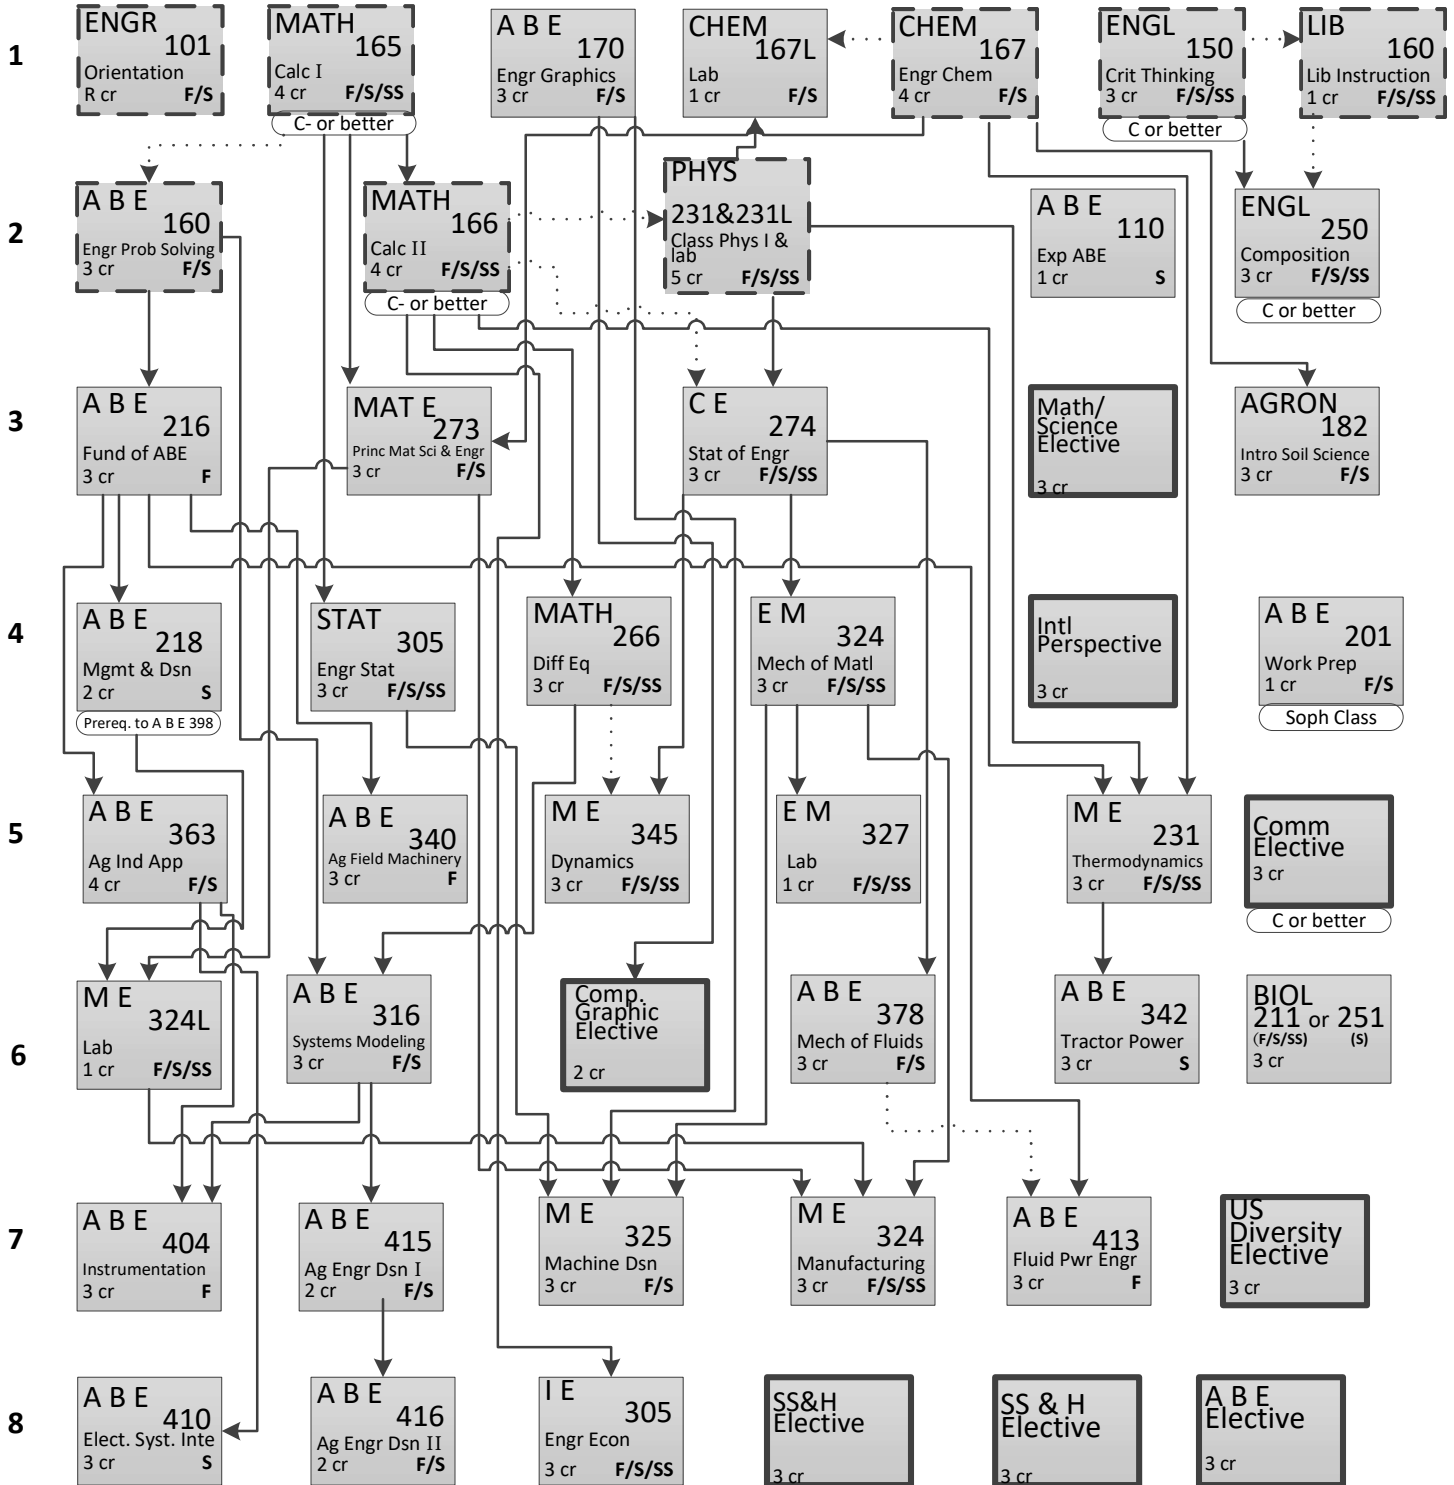

# Agricultural Engineering Flowchart, 2021-2022 (128 credits)

## Power & Machinery Engineering Option

SEMESTER

### Semesters Offered

F= Fall Session

S= Spring Session

SS= Summer Session