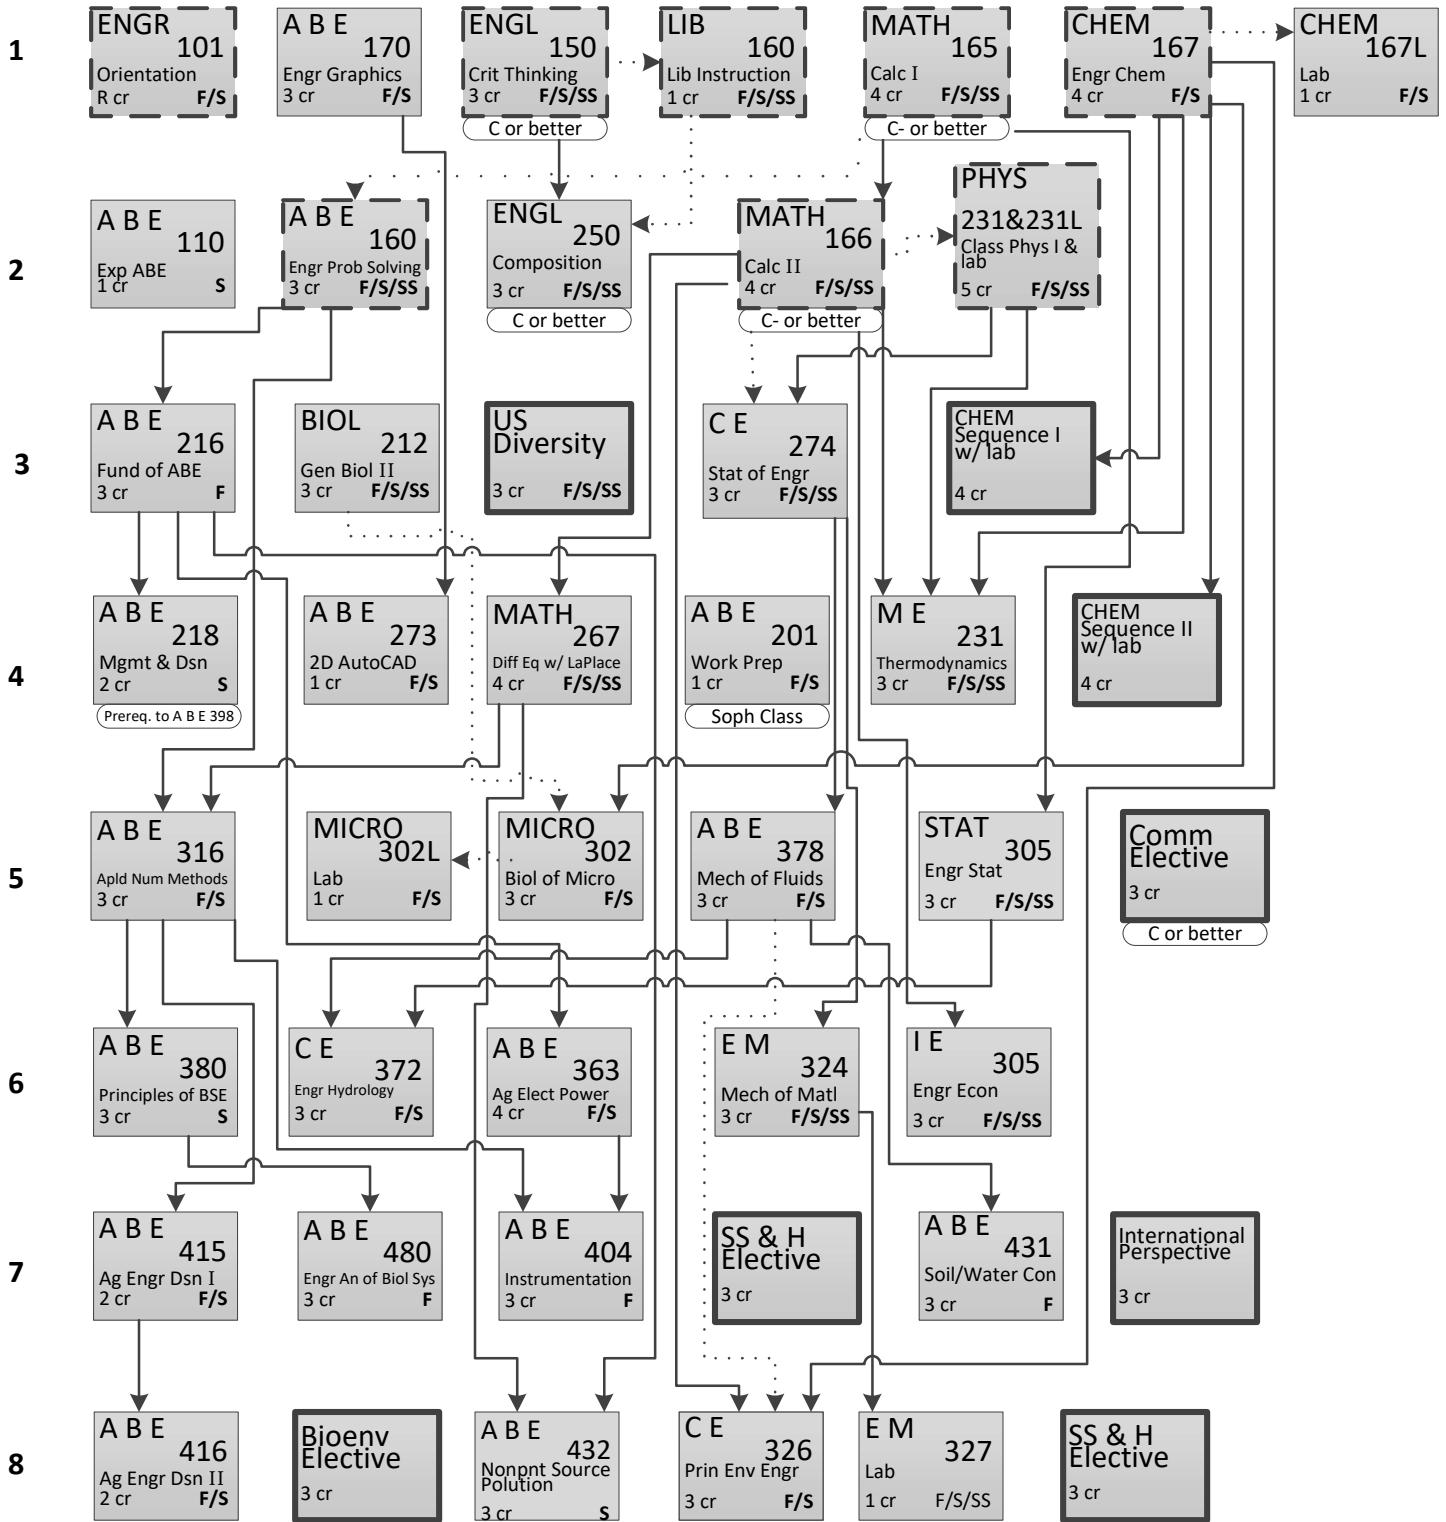

Biological Systems Engineering Flowchart, 2021-2022 (127 credits)

Bioenvironmental Engineering Option

SEMESTER

LEGEND

←..... Co-Requisite Course

.....→ Pre-Requisite Course

Basic Program
Check with your adviser or go to the ABE Website for more information regarding electives.

Course and term offerings are subject to change.

This Flowchart is only a guide. For more detailed information, including pre-requisites and co-requisites see the ISU catalog.

Semesters Offered

F= Fall Session
S= Spring Session
SS= Summer Session