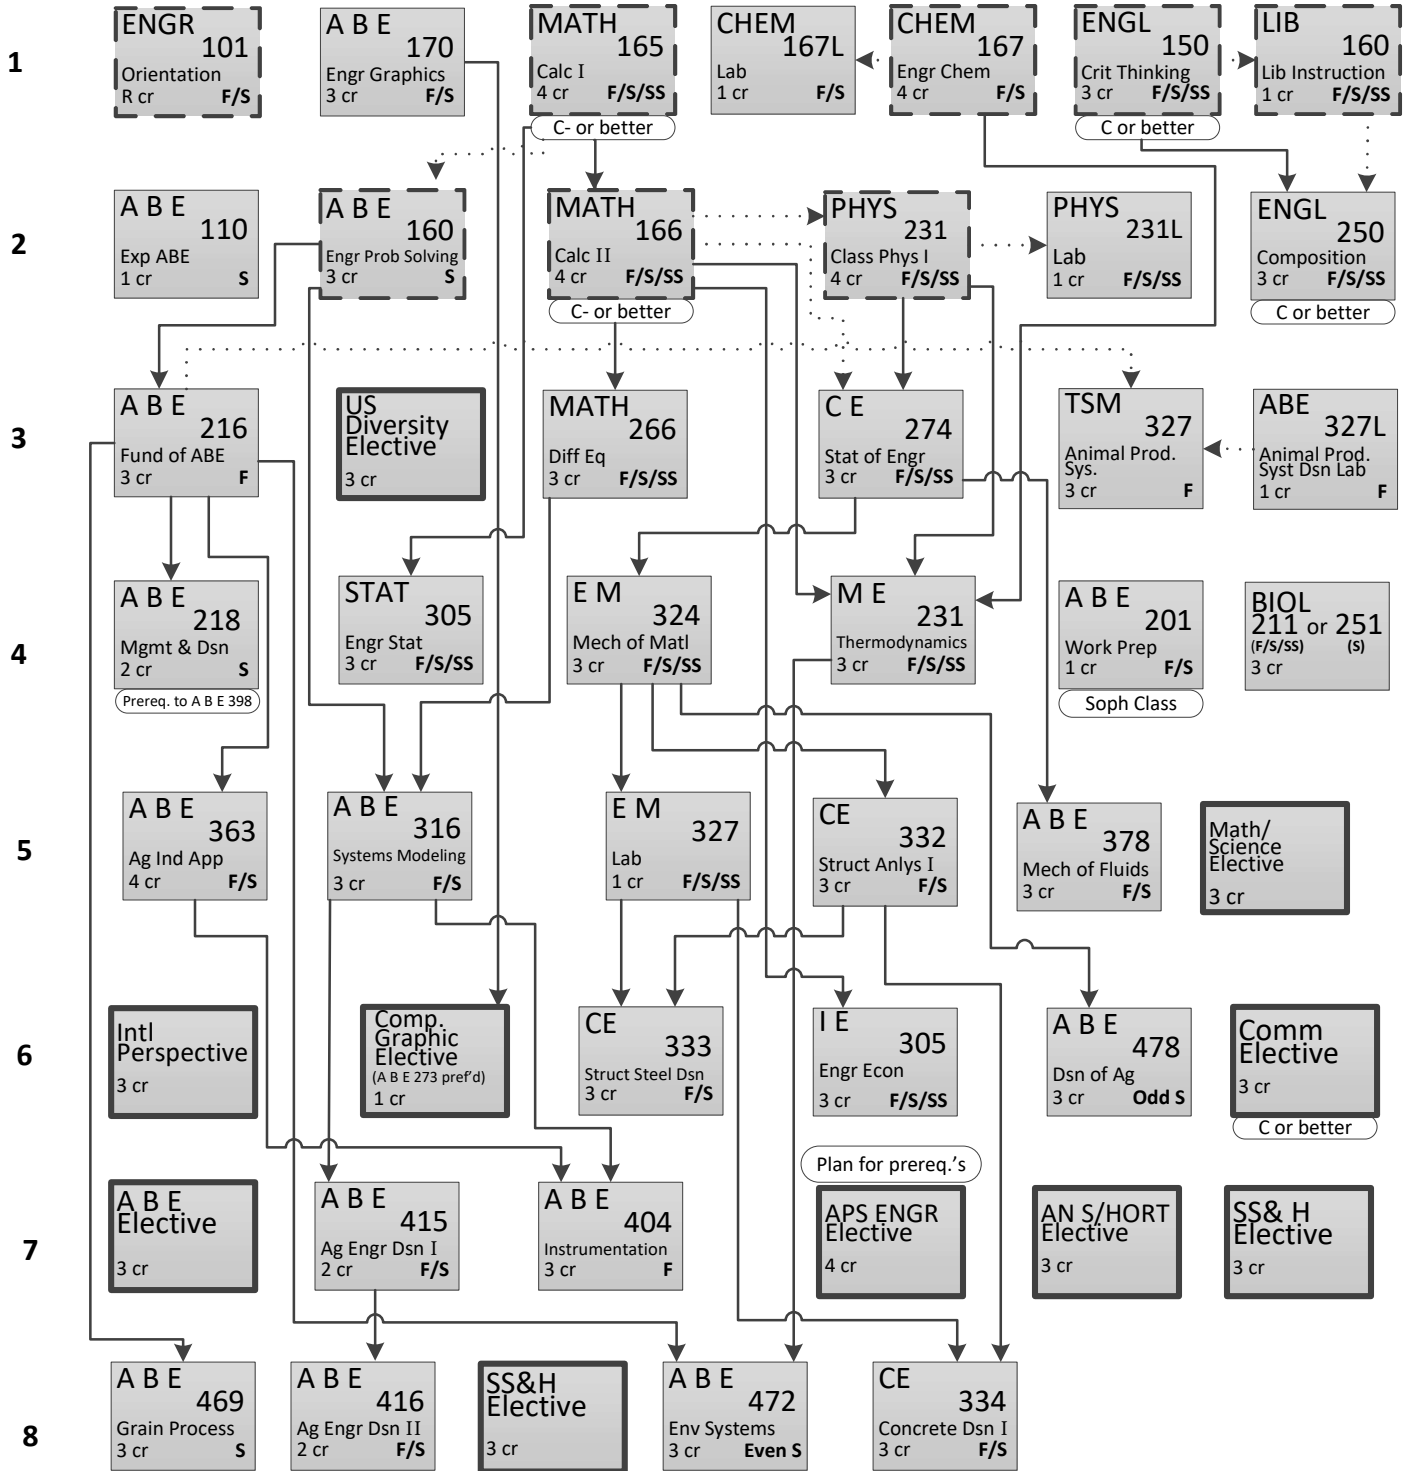

Agricultural Engineering Flowchart, 2022-2023 (128 credits)

Animal Production Systems Engineering Option

SEMESTER

LEGEND

←..... Co-Requisite Course Basic Program Pre-Requisite Course →

This Flowchart is only a guide. For more detailed information, including pre-requisites and co-requisites see the ISU catalog.

Check with your adviser or go to the ABE Website for more information regarding electives.

Course and term offerings are subject to change.

Semesters Offered

F= Fall Session
S= Spring Session
SS= Summer Session