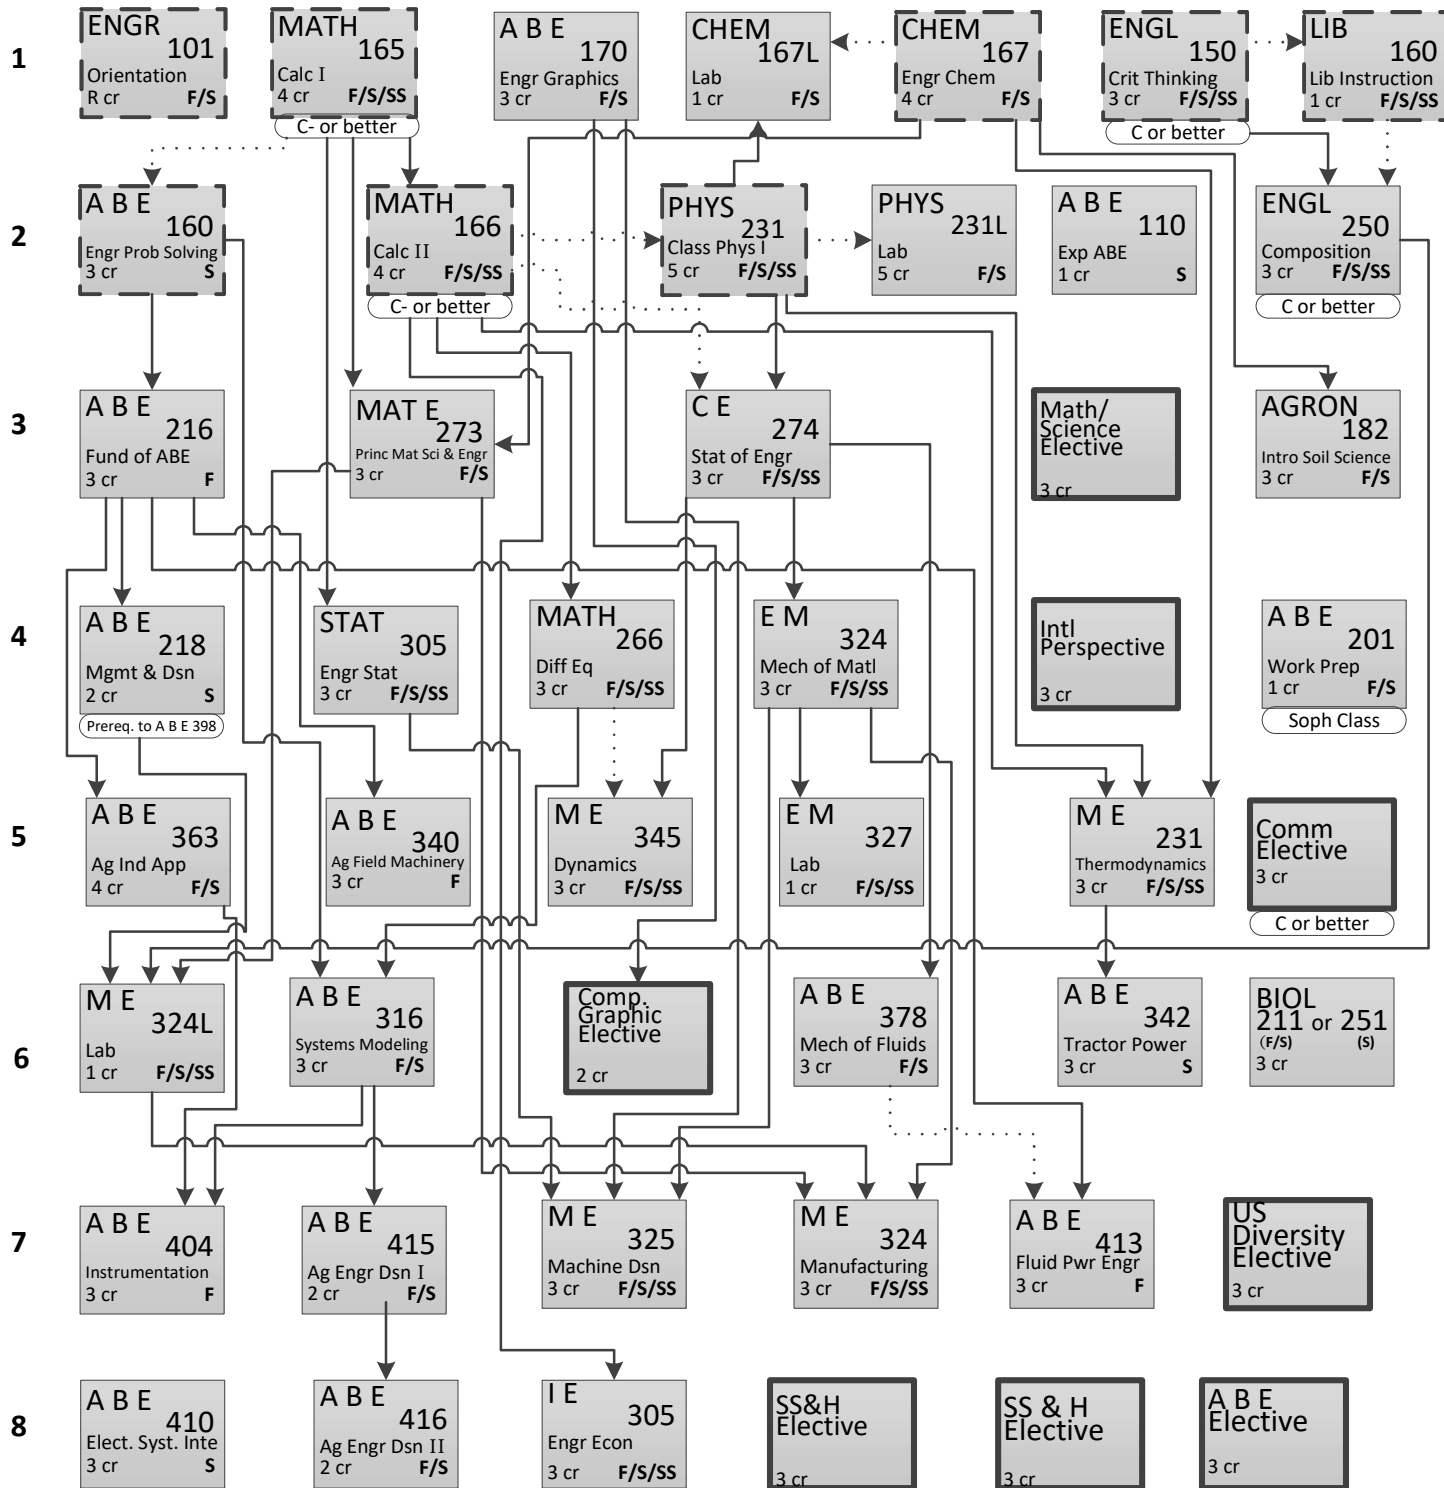

Agricultural Engineering Flowchart, 2022-2023 (128 credits)

Power & Machinery Engineering Option

SEMESTER

LEGEND

Co-Requisite
Course

Check with your
adviser or go to the
ABE Website for more
information regarding
electives.

Pre-Requisite
Course

Course and
term
offerings are
subject to
change.

Semesters Offered

F= Fall Session

S= Spring Session

SS= Summer Session

This Flowchart is only a
guide. For more detailed
information, including pre-
requisites and co-requisites
see the ISU catalog.