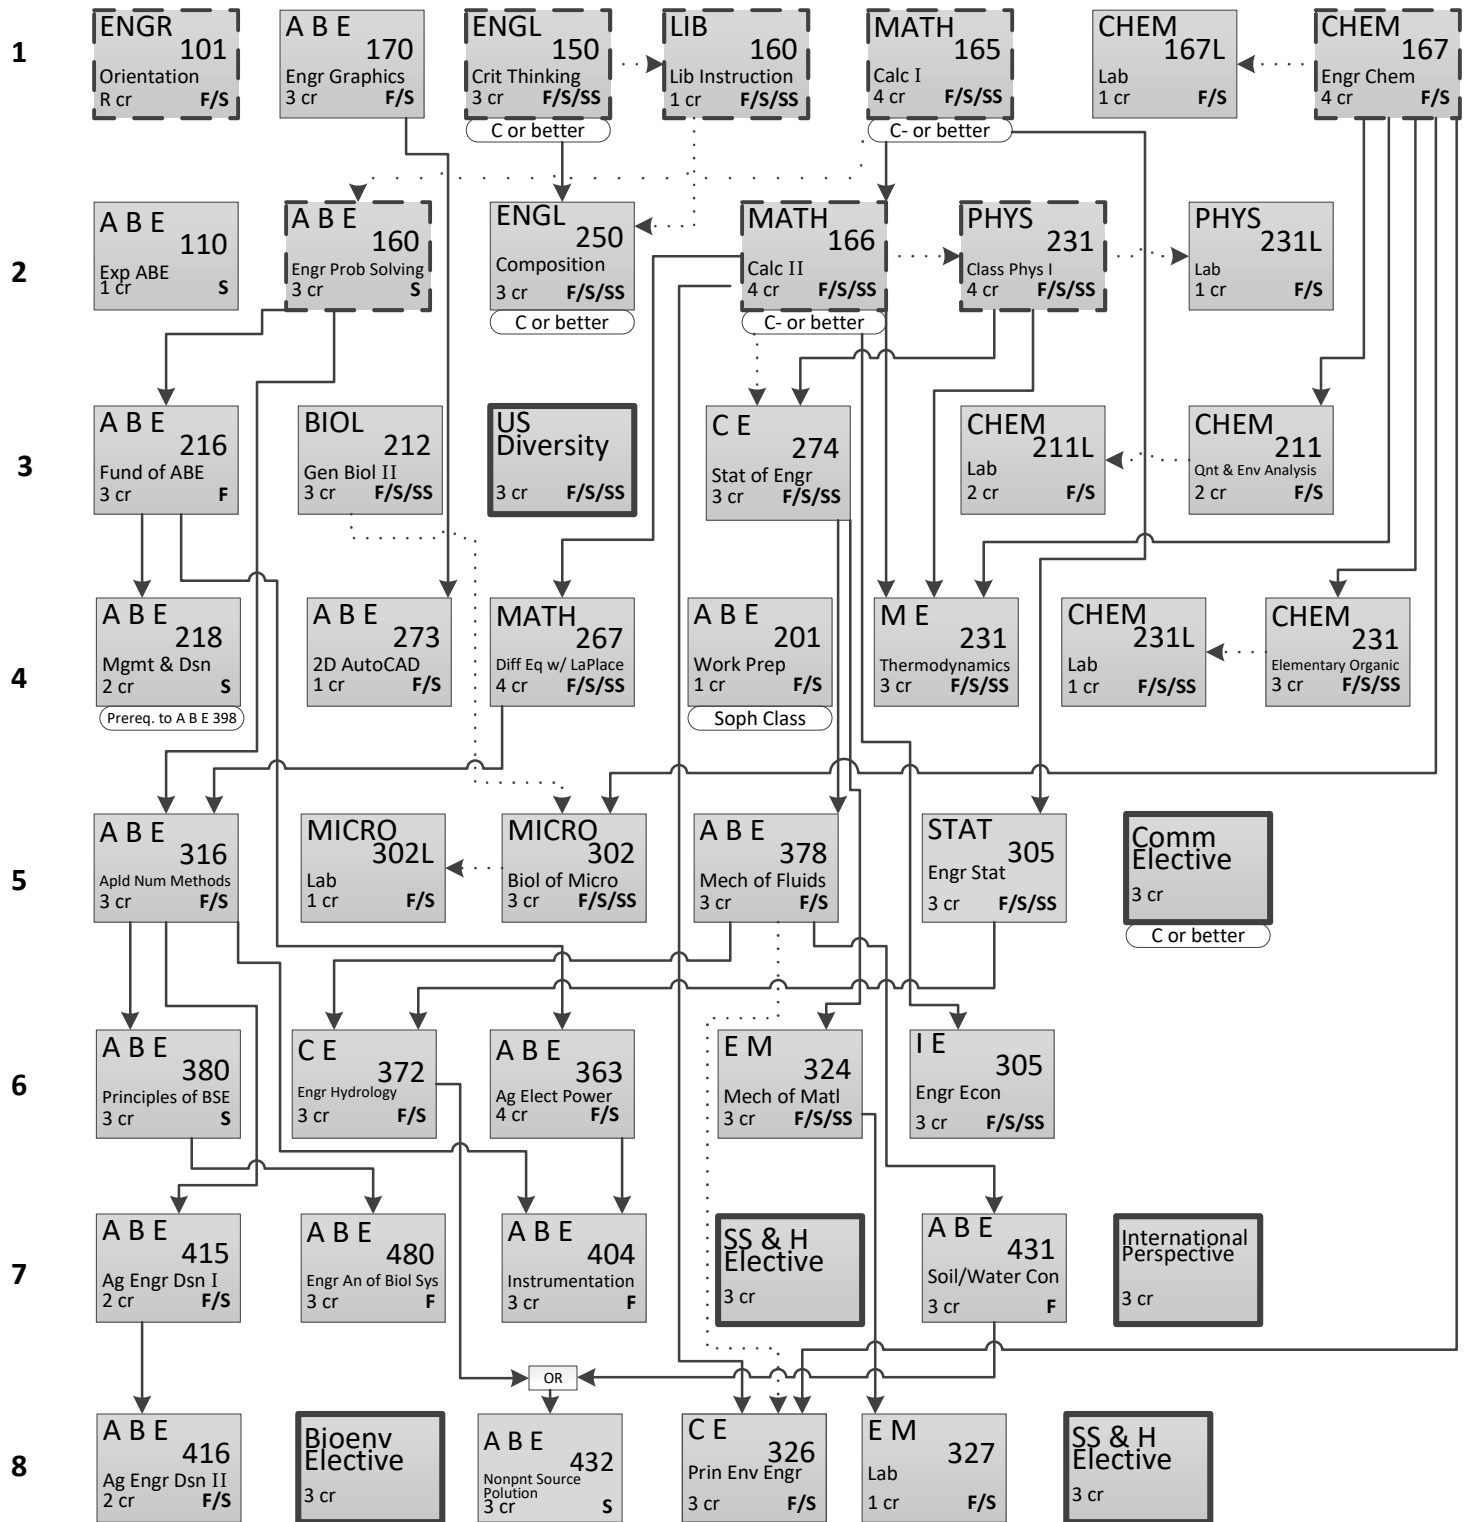

Biological Systems Engineering Flowchart, 2022-2023 (127 credits)

Bioenvironmental Engineering Option

SEMESTER

LEGEND

←..... Co-Requisite Course

.....→ Pre-Requisite Course

Basic Program
Check with your adviser or go to the ABE Website for more information regarding electives.

Course and term offerings are subject to change.

This Flowchart is only a guide. For more detailed information, including pre-requisites and co-requisites see the ISU catalog.

Semesters Offered

F= Fall Session

S= Spring Session

SS= Summer Session