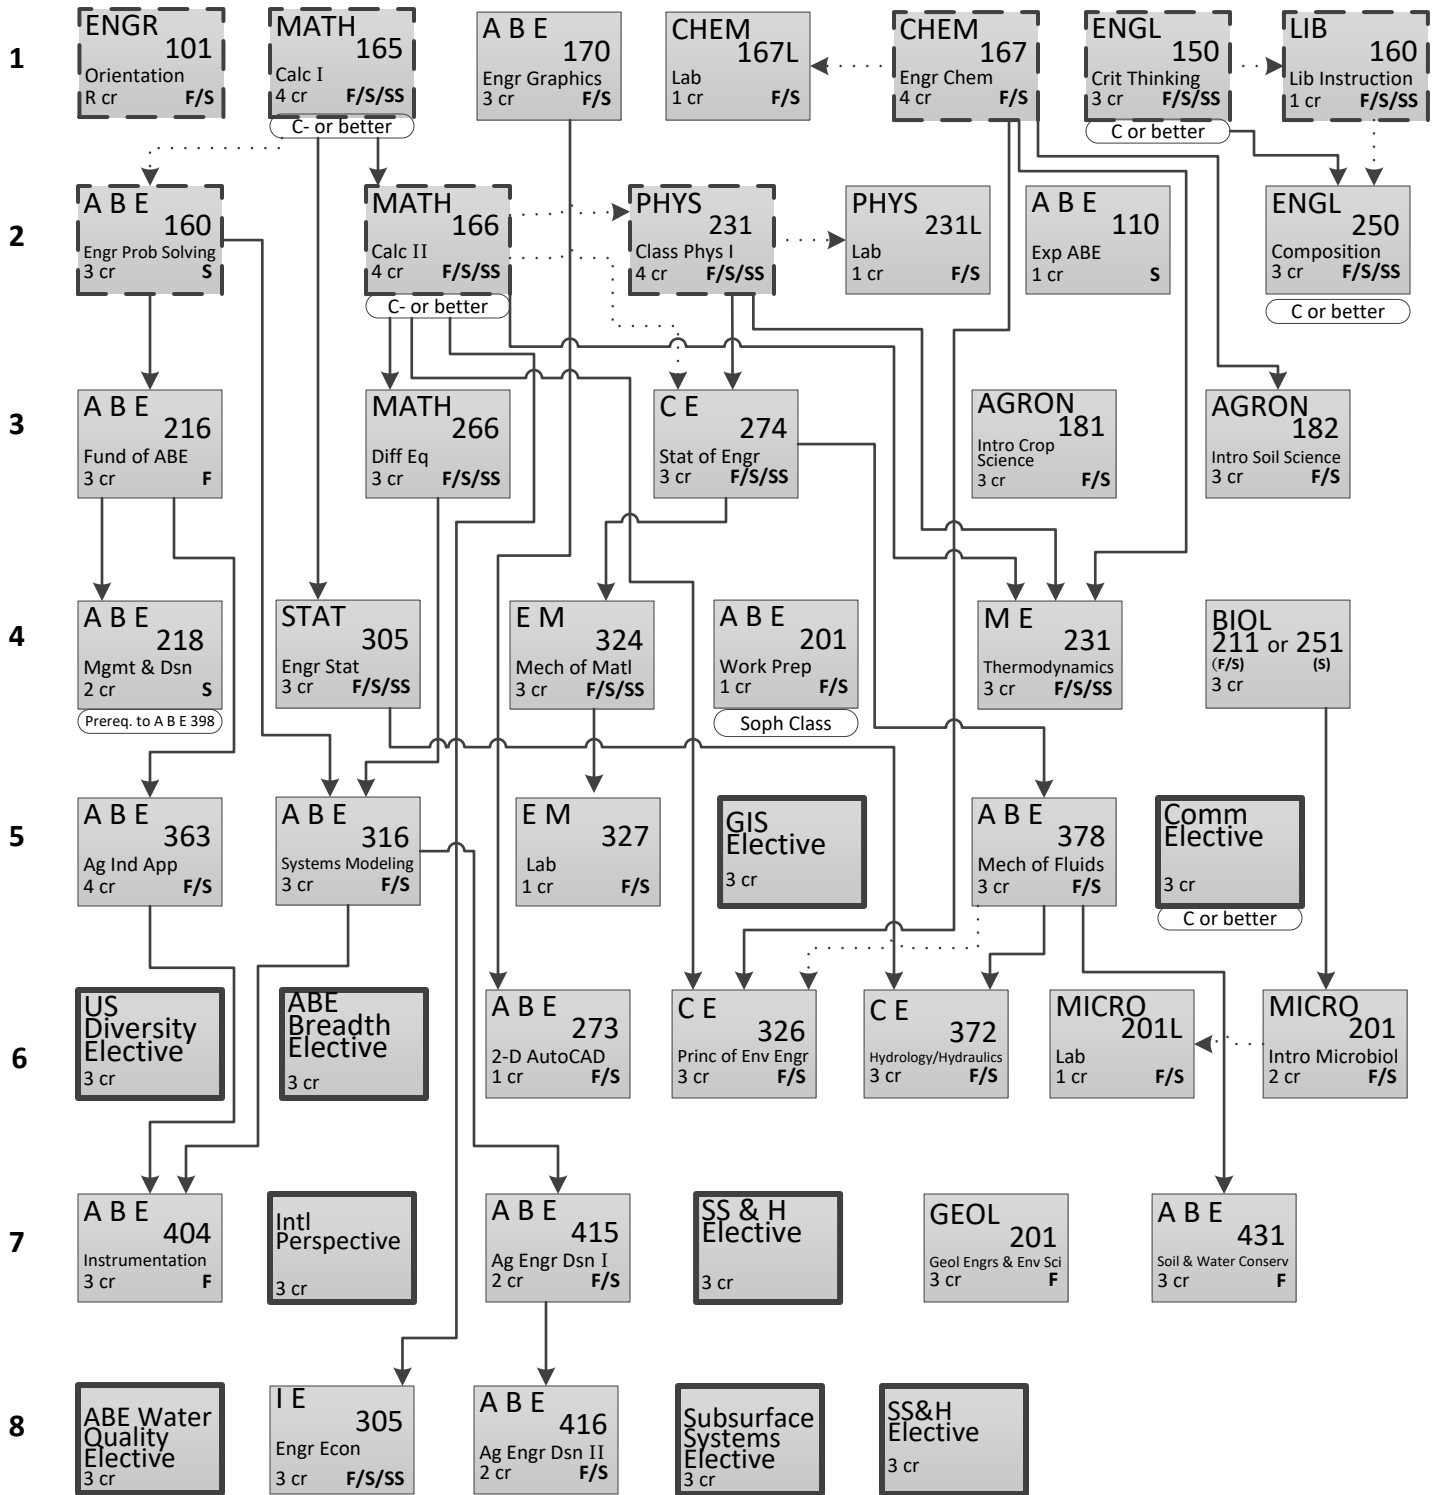

## Animal Production Systems Engineering Option

SEMESTER

**LEGEND**

←..... Co-Requisite Course      Basic Program      Pre-Requisite Course →

This Flowchart is only a guide. For more detailed information, including pre-requisites and co-requisites see the ISU catalog.

# Agricultural Engineering Flowchart, 2022-2023 (126 credits)

## Land & Water Resources Engineering Option

SEMESTER

**LEGEND**

←..... Co-Requisite Course      Basic Program      Pre-Requisite Course →

This Flowchart is only a guide. For more detailed information, including pre-requisites and co-requisites see the ISU catalog.