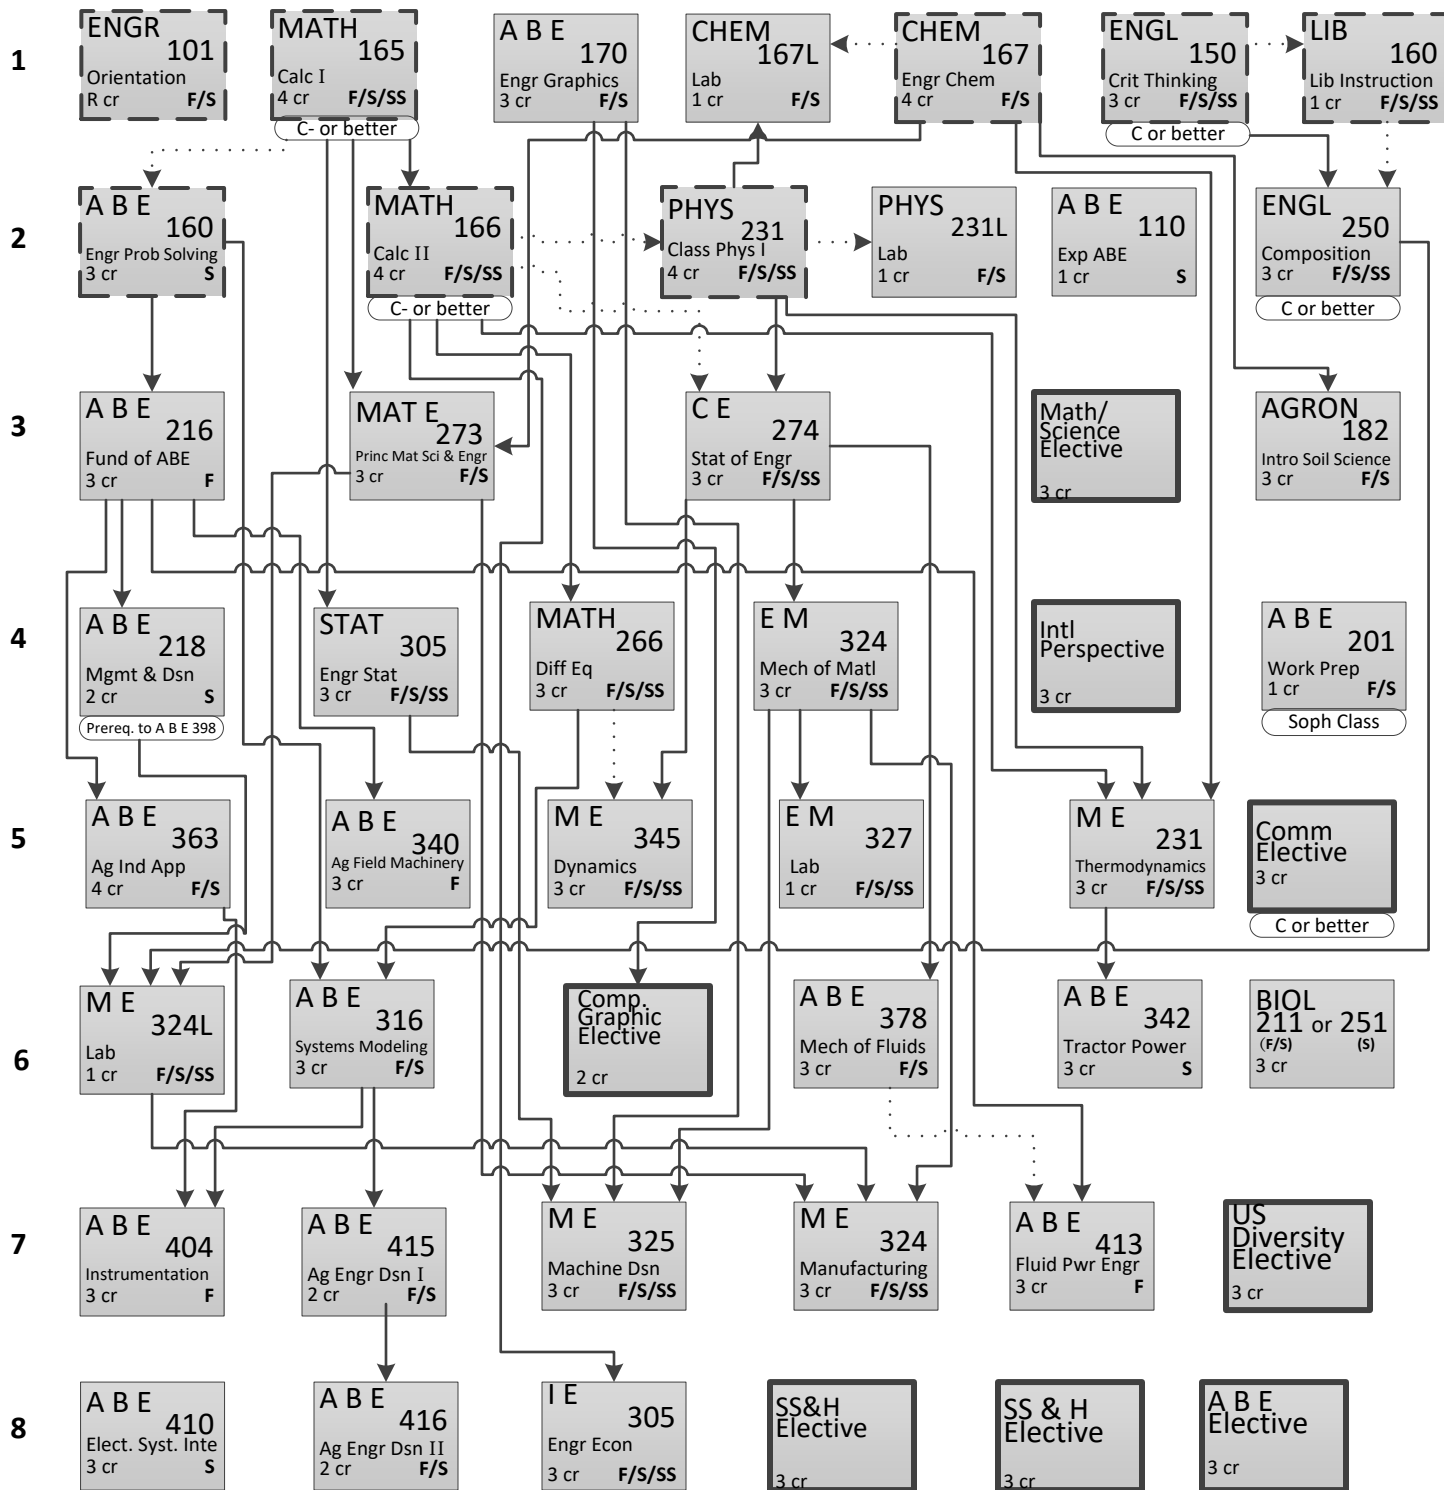

Agricultural Engineering Flowchart, 2022-2023 (128 credits)

Power & Machinery Engineering Option

SEMESTER

LEGEND

←..... Co-Requisite Course

.....→ Pre-Requisite Course

Basic Program

Check with your adviser or go to the ABE Website for more information regarding electives.

Course and term offerings are subject to change.

This Flowchart is only a guide. For more detailed information, including pre-requisites and co-requisites see the ISU catalog.

Semesters Offered

F= Fall Session

S= Spring Session

SS= Summer Session