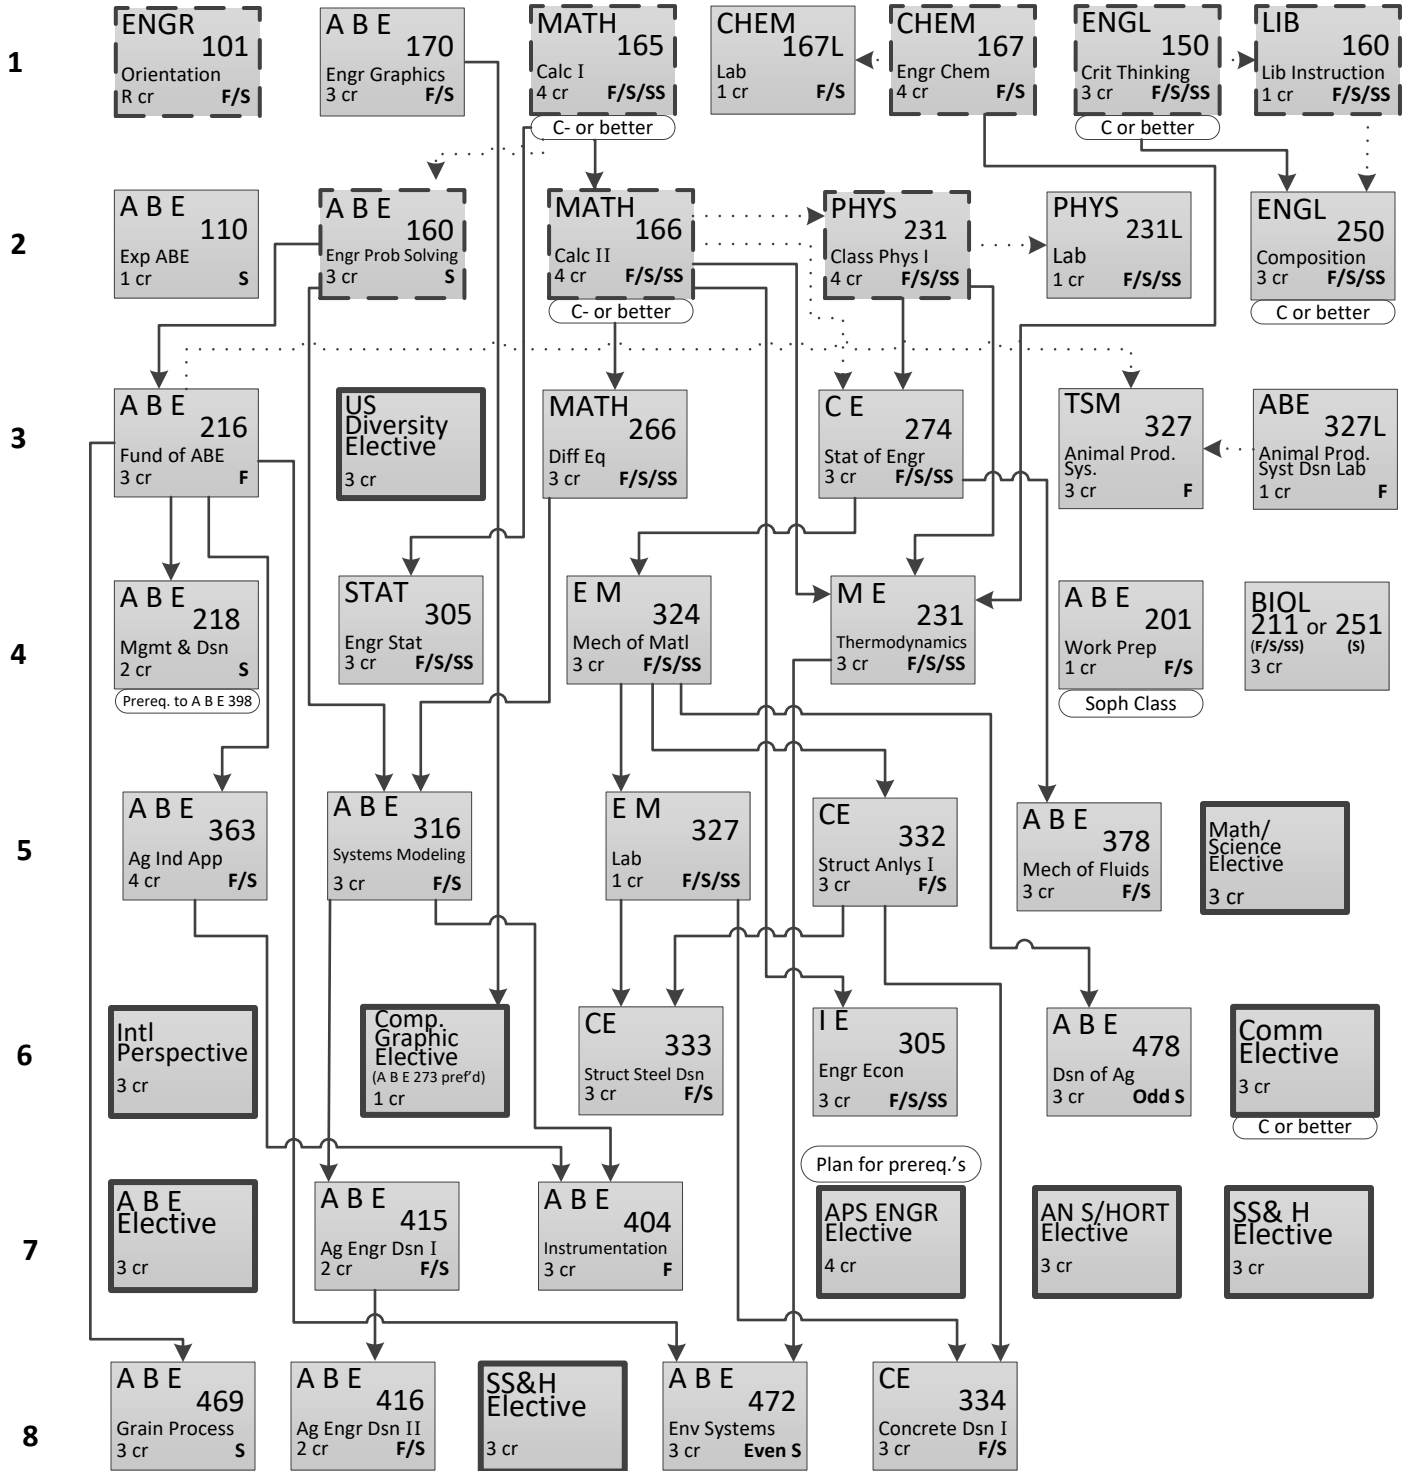

# Agricultural Engineering Flowchart, 2022-2023 (128 credits)

## Animal Production Systems Engineering Option

SEMESTER

**LEGEND**

←..... Co-Requisite Course      Basic Program      Pre-Requisite Course →

This Flowchart is only a guide. For more detailed information, including pre-requisites and co-requisites see the ISU catalog.

# Agricultural Engineering Flowchart, 2022-2023 (126 credits)