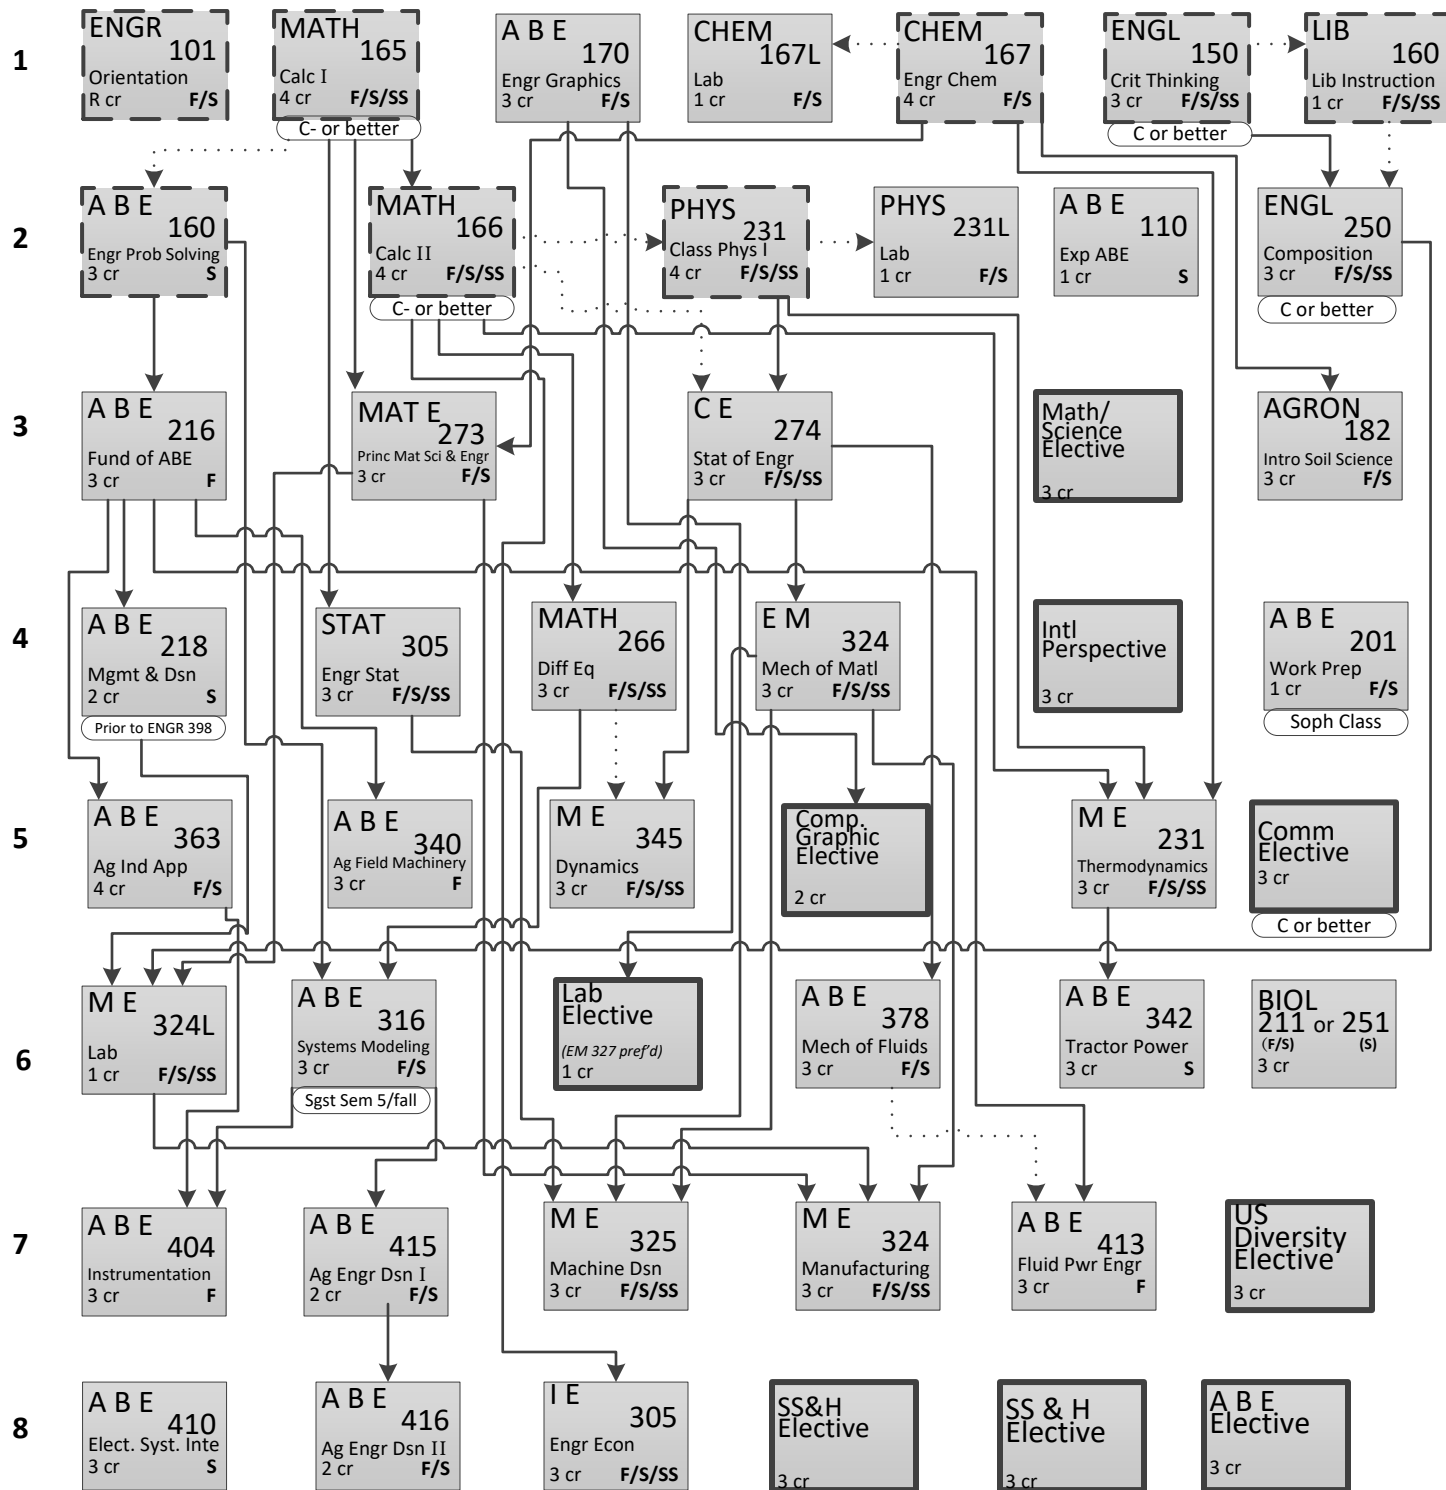

Agricultural Engineering Flowchart, 2023-2024 (128 credits)

Power & Machinery Engineering Option

SEMESTER

LEGEND

Co-Requisite
Course

Basic
Program
Check with your
adviser or go to the
ABE Website for more
information regarding
electives.

Pre-Requisite
Course

Course and
term
offerings are
subject to
change.

Semesters Offered

F= Fall Session

S= Spring Session

SS= Summer Session

This Flowchart is only a
guide. For more detailed
information, including pre-
requisites and co-requisites
see the ISU catalog.