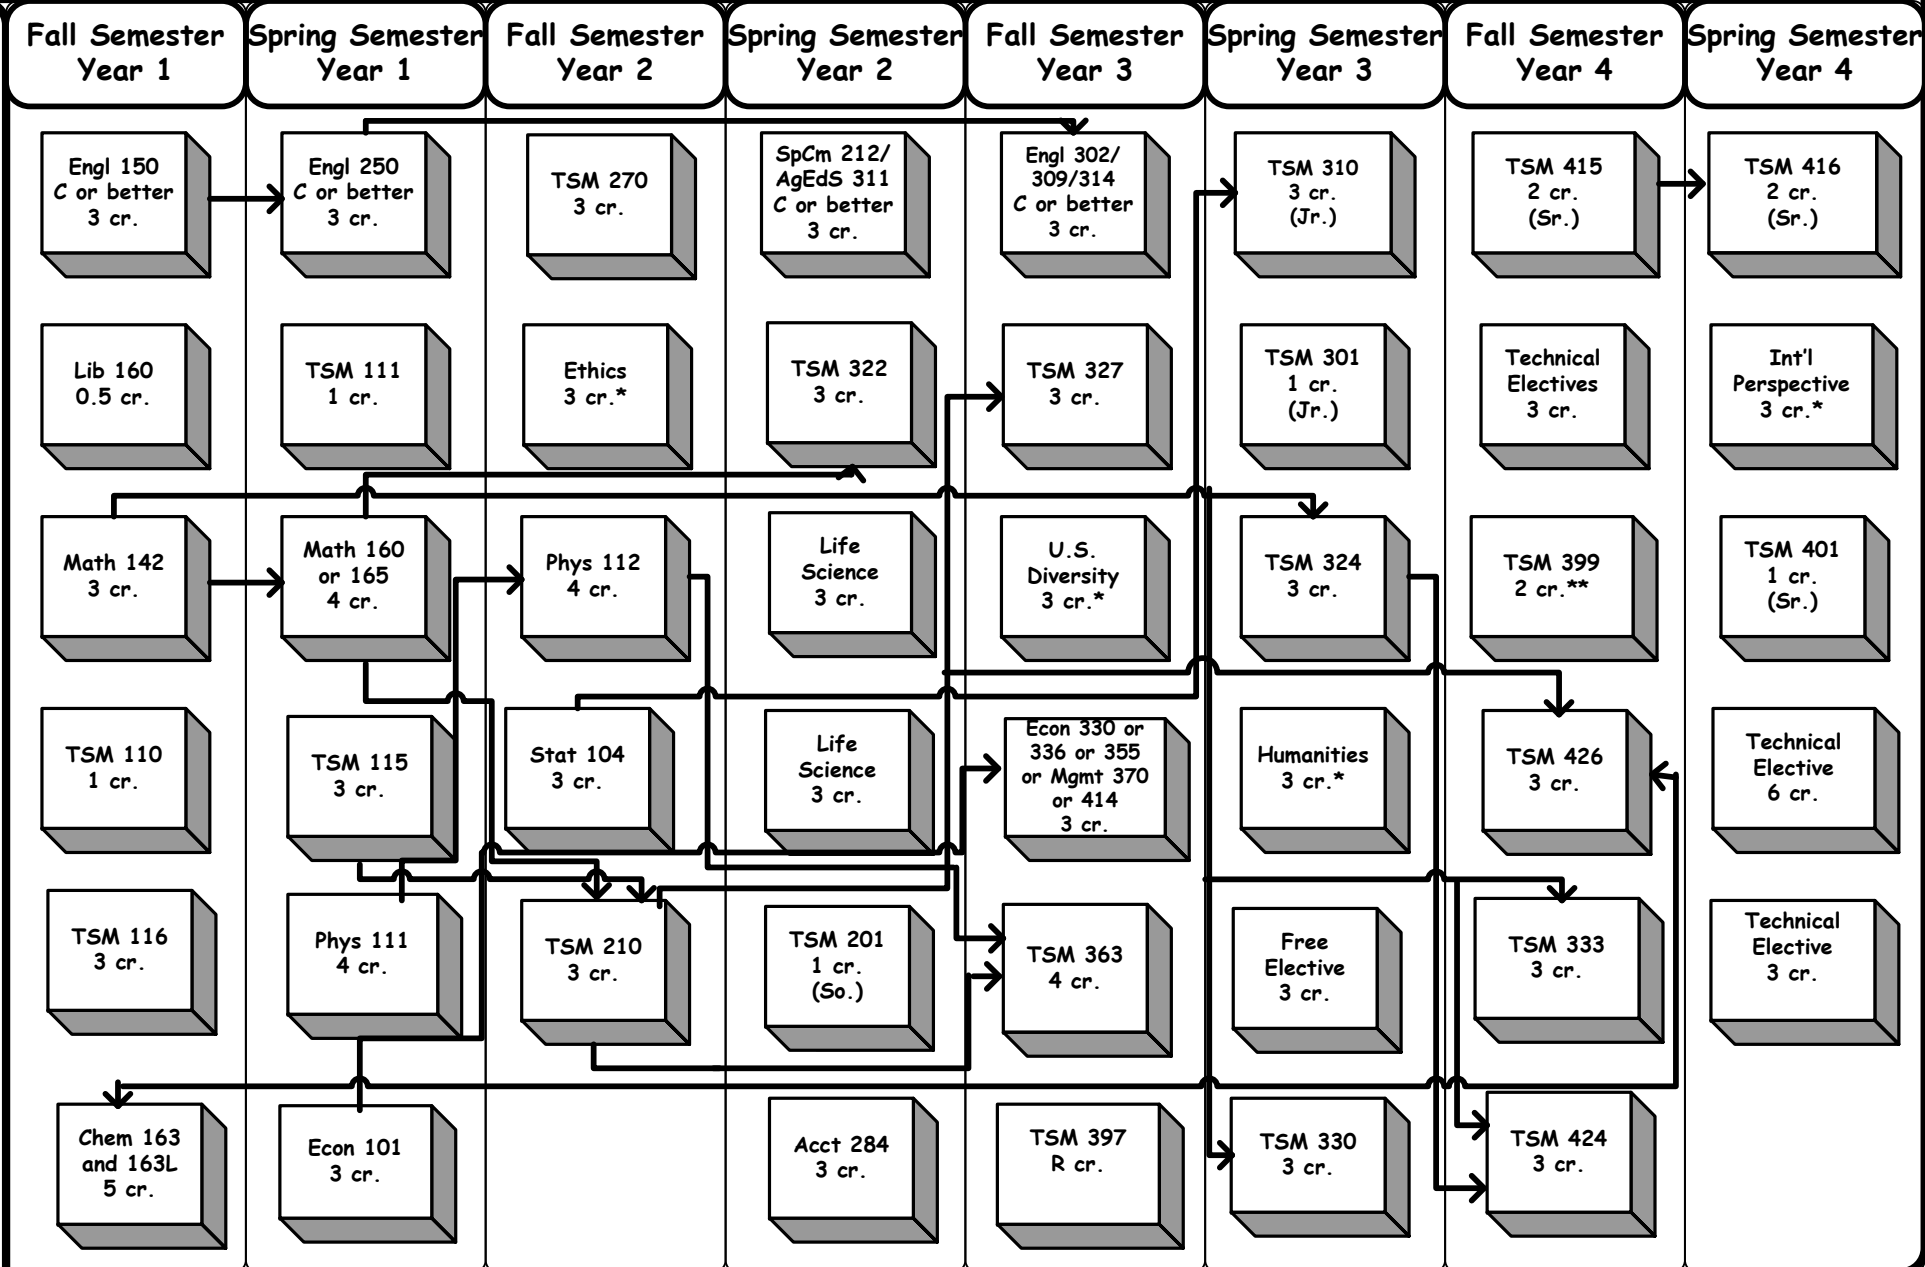

**Pre-req's:** All prerequisites for electives must be completed prior to the course in question

**\*International Perspectives:** <http://www.iastate.edu/%7eregistrar/courses/ip-list.html>  
**U.S. Diversity:** <http://www.iastate.edu/~registrar/courses/diversity-list.html>  
**Humanities:** [www.agstudent.iastate.edu/agriculturestudentservices/humanities.html](http://www.agstudent.iastate.edu/agriculturestudentservices/humanities.html)  
**Ethics:** [www.agstudent.iastate.edu/agriculturestudentservices/ethicslist.html](http://www.agstudent.iastate.edu/agriculturestudentservices/ethicslist.html)